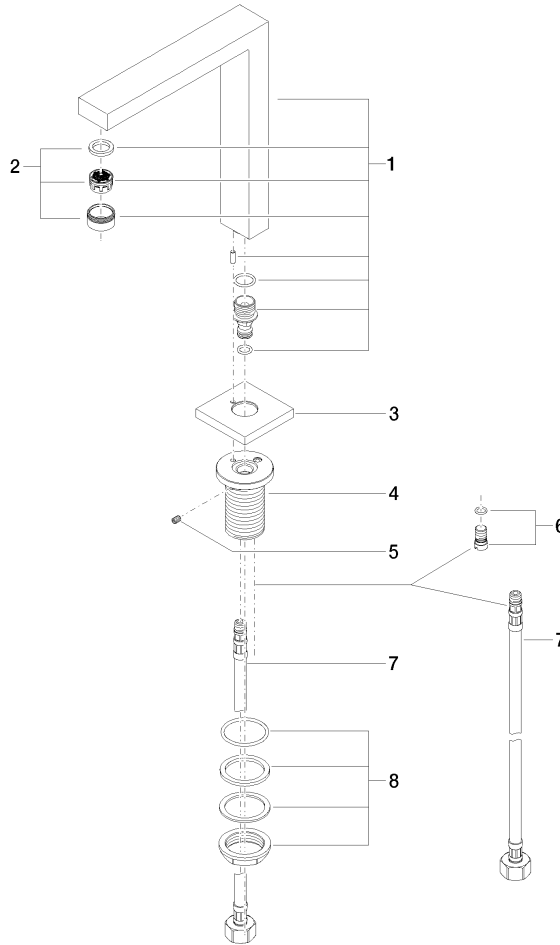

## SYMETRICS Deck-mounted basin spout without pop-up waste - Brushed Platinum

---

13 721 980 Product version from 4/30/2009

- 165mm projection
- fixed spout
- circular, air-enriched flow
- height of mixer 230 mm
- height up to aerator 205 mm
- hole diameter 35 mm
- rosette 60 x 60 mm
- 2x screw-in M 10 x 1 pressure hose, leak-tested
- 1/2" connection
- max. flow 7 l/min
- lead-free

## SYMETRICS Deck-mounted basin spout without pop-up waste - Brushed Platinum

13 721 980 Product version from 4/30/2009  
mm [inches]

## SYMETRICS Deck-mounted basin spout without pop-up waste - Brushed Platinum

---

13 721 980 Product version from 4/30/2009

### Certificates

---

ETA\_18

LGA\_18

**SYMETRICS Deck-mounted basin spout without pop-up waste - Brushed Platinum**

13 721 980 Product version from 4/30/2009

**Spare parts list**

No.	Item Number	Name	Quantity used	Delivery time
1	90 11 06 192 05-06	spout	1	10
2	90 23 01 029 02-06	aerator	1	-
Spare part can no longer be ordered, please order the replacement item				
3	09 27 68 002-06	rosette	1	10
4	09 30 01 102 10 90	sleeve	1	2
5	09 31 11 036 90	pin	1	2
6	04 31 20 046 10 92	set	1	2
7	04 30 04 019 00 90	hose	2	2
8	04 23 10 044 00 90	fixing set	1	2