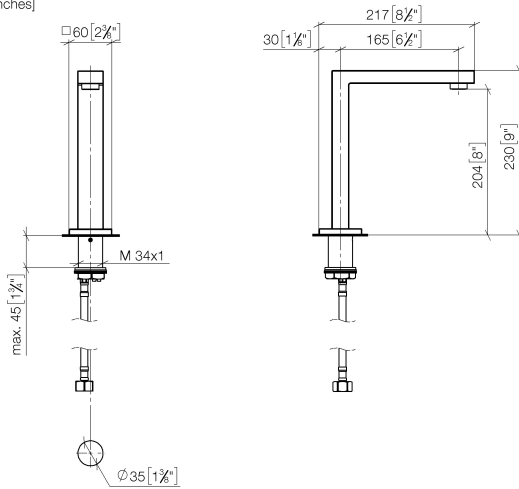

## SYMETRICS Deck-mounted basin spout without pop-up waste - Brushed Platinum

---

13 721 980 Product version from 4/30/2009

- 165mm projection
- fixed spout
- circular, air-enriched flow
- height of mixer 230 mm
- height up to aerator 205 mm
- hole diameter 35 mm
- rosette 60 x 60 mm
- 2x screw-in M 10 x 1 pressure hose, leak-tested
- 1/2" connection
- max. flow 7 l/min
- lead-free

## SYMETRICS Deck-mounted basin spout without pop-up waste - Brushed Platinum

13 721 980 Product version from 4/30/2009  
mm [inches]

### Flow rate chart

## SYMETRICS Deck-mounted basin spout without pop-up waste - Brushed Platinum

---

13 721 980 Product version from 4/30/2009