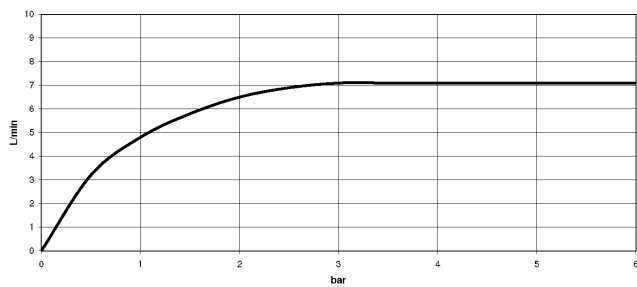

## SYMETRICS Deck-mounted basin spout without pop-up waste - Brushed Platinum

---

13 721 980 Product version from 4/30/2009

- 165mm projection
- fixed spout
- circular, air-enriched flow
- height of mixer 230 mm
- height up to aerator 205 mm
- hole diameter 35 mm
- rosette 60 x 60 mm
- 2x screw-in M 10 x 1 pressure hose, leak-tested
- 1/2" connection
- max. flow 7 l/min
- lead-free

## SYMETRICS Deck-mounted basin spout without pop-up waste - Brushed Platinum

13 721 980 Product version from 4/30/2009  
mm [inches]

### Flow rate chart