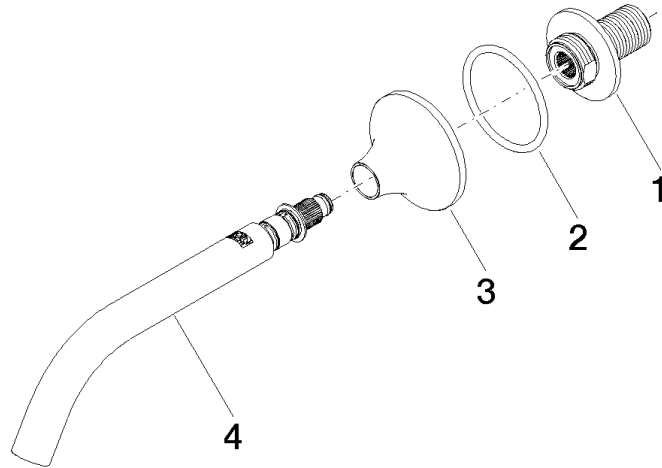

13 800 809

- 190mm projection
- fixed spout
- circular, air-enriched flow
- hole diameter 37 mm
- rosette Ø 60 mm
- 1/2" connection
- plug-link mounting
- max. flow 5.7 l/min
- lead-free
- WRAS 2306002
- This product can help a building meet the requirements of Green Building Rating Systems, e.g. LEED®, BREEAM®, DGNB

Codes & Standards

DIN 4109

ISO 3822

Scottish Water  
Byelaws

UK Water Supply  
Regulations

Ü-Zeichen

VAIA Wall-mounted basin spout without pop-up waste - Brushed Platinum

---

VAIA

13 800 809

Certificates

---

WRAS\_2306

LGA\_29

**Product version from 3/13/2017**

VAIA Wall-mounted basin spout without pop-up waste - Brushed Platinum