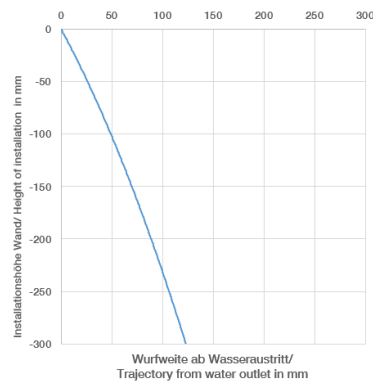

13 800 809

- 190mm projection
- fixed spout
- circular, air-enriched flow
- hole diameter 37 mm
- rosette Ø 60 mm
- 1/2" connection
- plug-link mounting
- max. flow 5.7 l/min
- lead-free
- WRAS 2306002
- This product can help a building meet the requirements of Green Building Rating Systems, e.g. LEED®, BREEAM®, DGNB

Recommended miscellaneous

**Concealed wall elbow -**

35 085 970 90

- max. recess depth 163 mm
- min. recess depth 90 mm

13 800 809

mm [inches]

Flow rate chart

Trajectory diagram

Codes & Standards

DIN 4109

ISO 3822

Scottish Water  
Byelaws

UK Water Supply  
Regulations

Ü-Zeichen

VAIA Wall-mounted basin spout without pop-up waste - Brushed Platinum

---