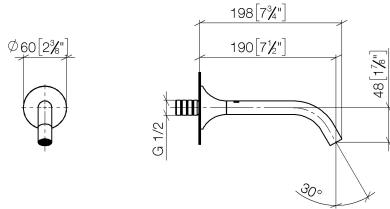

13 800 809

- 190mm projection
- fixed spout
- circular, air-enriched flow
- hole diameter 37 mm
- rosette Ø 60 mm
- 1/2" connection
- plug-link mounting
- max. flow 5.7 l/min
- lead-free
- WRAS 2306002
- This product can help a building meet the requirements of Green Building Rating Systems, e.g. LEED®, BREEAM®, DGNB

Recommended miscellaneous

**Concealed wall elbow -**

35 085 970 90

- max. recess depth 163 mm
- min. recess depth 90 mm

13 800 809

mm [inches]

Flow rate chart

Trajectory diagram

Codes & Standards

DIN 4109

ISO 3822

Scottish Water  
Byelaws

UK Water Supply  
Regulations

Ü-Zeichen

VAIA Wall-mounted basin spout without pop-up waste - Brushed Platinum

---