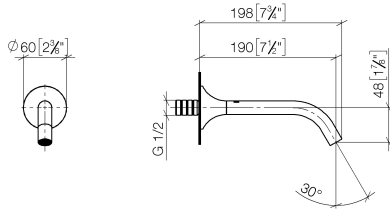

13 800 809

- 190mm projection
- fixed spout
- circular, air-enriched flow
- hole diameter 37 mm
- rosette Ø 60 mm
- 1/2" connection
- plug-link mounting
- max. flow 5.7 l/min
- lead-free
- WRAS 2306002
- This product can help a building meet the requirements of Green Building Rating Systems, e.g. LEED®, BREEAM®, DGNB

Recommended miscellaneous

Concealed wall elbow -

35 085 970 90

- max. recess depth 163 mm
- min. recess depth 90 mm

13 800 809

mm [inches]

Flow rate chart

Trajectory diagram

Codes & Standards

DIN 4109

ISO 3822

Scottish Water
Byelaws

UK Water Supply
Regulations

Ü-Zeichen

VAIA Wall-mounted basin spout without pop-up waste - Platinum

VAIA