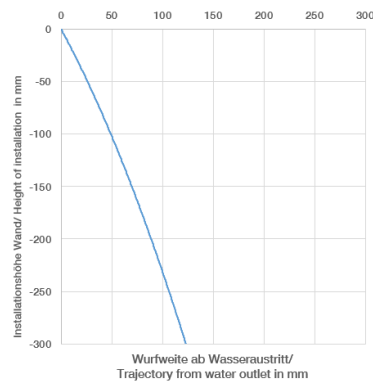

13 800 809

- 190mm projection
- fixed spout
- circular, air-enriched flow
- hole diameter 37 mm
- rosette Ø 60 mm
- 1/2" connection
- plug-link mounting
- max. flow 5.7 l/min
- lead-free
- WRAS 2306002
- This product can help a building meet the requirements of Green Building Rating Systems, e.g. LEED®, BREEAM®, DGNB

Recommended miscellaneous

Concealed wall elbow -

35 085 970 90

- max. recess depth 163 mm
- min. recess depth 90 mm

13 800 809

mm [inches]

Flow rate chart

Trajectory diagram

Codes & Standards

DIN 4109

ISO 3822

Scottish Water
Byelaws

UK Water Supply
Regulations

Ü-Zeichen

VAIA Wall-mounted basin spout without pop-up waste - Platinum

VAIA