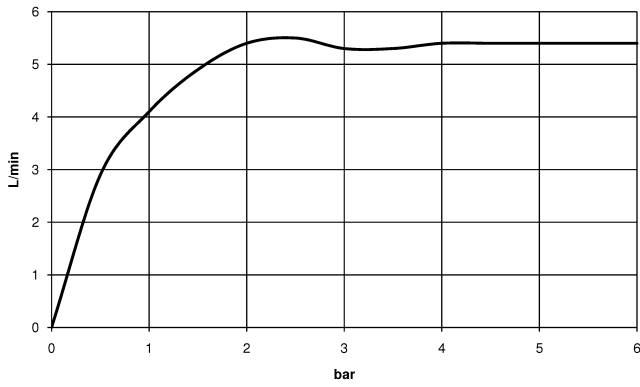

13 800 809

- 190mm projection
- fixed spout
- circular, air-enriched flow
- hole diameter 37 mm
- rosette Ø 60 mm
- 1/2" connection
- plug-link mounting
- max. flow 5.7 l/min
- lead-free
- WRAS 2306002
- This product can help a building meet the requirements of Green Building Rating Systems, e.g. LEED®, BREEAM®, DGNB

Recommended miscellaneous

Concealed wall elbow -

35 085 970 90

- max. recess depth 163 mm
- min. recess depth 90 mm

13 800 809

mm [inches]

Flow rate chart

Trajectory diagram