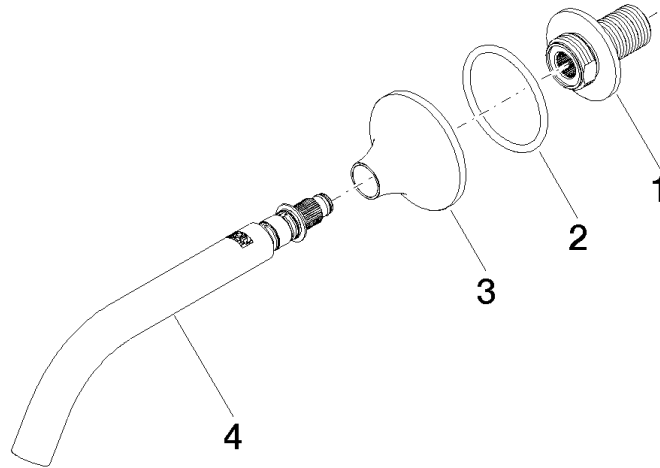

13 800 809

- 190mm projection
- fixed spout
- circular, air-enriched flow
- hole diameter 37 mm
- rosette Ø 60 mm
- 1/2" connection
- plug-link mounting
- max. flow 5.7 l/min
- lead-free
- WRAS 2306002
- This product can help a building meet the requirements of Green Building Rating Systems, e.g. LEED®, BREEAM®, DGNB

Codes & Standards

DIN 4109

ISO 3822

Scottish Water
Byelaws

UK Water Supply
Regulations

Ü-Zeichen

VAIA Wall-mounted basin spout without pop-up waste - Platinum

VAIA

13 800 809

Certificates

WRAS_2306

LGA_29

13 800 809

Product version from 3/13/2017

VAIA Wall-mounted basin spout without pop-up waste - Platinum

VAIA

13 800 809

Spare parts list

Product version from 3/13/2017

No.	Item Number	Name	Quantity used	Delivery time
	09 24 03 269 90	nipple	4	2