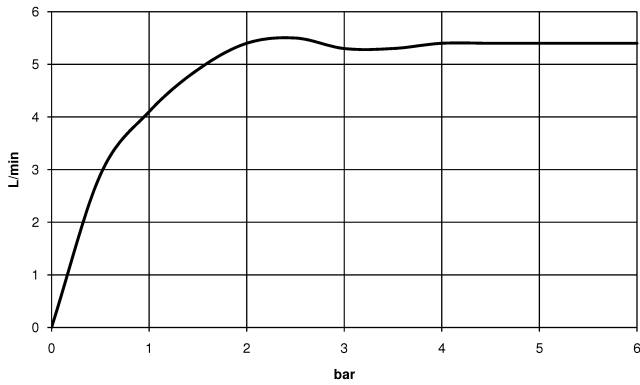

VAIA Wall-mounted basin spout without pop-up waste - Dark Chrome

VAIA

13 800 809

- 190mm projection
- fixed spout
- circular, air-enriched flow
- hole diameter 37 mm
- rosette Ø 60 mm
- 1/2" connection
- plug-link mounting
- max. flow 5.7 l/min
- lead-free
- WRAS 2306002
- This product can help a building meet the requirements of Green Building Rating Systems, e.g. LEED®, BREEAM®, DGNB

For Touchfree control please order eSet Touchfree WITH or WITHOUT temperature adjustment

	Dark Chrome	13 800 809-19
	Chrome	13 800 809-00
	Brushed Platinum	13 800 809-06
	Platinum	13 800 809-08
	Brushed Durabronze (23kt Gold)	13 800 809-28
	Brushed Bronze	13 800 809-42
	Brushed Champagne (22kt Gold)	13 800 809-46
	Champagne (22kt Gold)	13 800 809-47
	Brushed Dark Platinum	13 800 809-99

13 800 809

mm [inches]

Flow rate chart

Trajectory diagram

Codes & Standards

DIN 4109

ISO 3822

Scottish Water
Byelaws