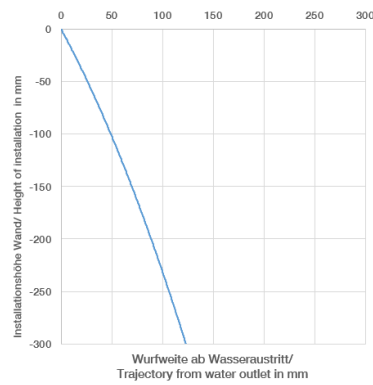

VAIA Wall-mounted basin spout without pop-up waste - Dark Chrome

VAIA

13 800 809

- 190mm projection
- fixed spout
- circular, air-enriched flow
- hole diameter 37 mm
- rosette Ø 60 mm
- 1/2" connection
- plug-link mounting
- max. flow 5.7 l/min
- lead-free
- WRAS 2306002
- This product can help a building meet the requirements of Green Building Rating Systems, e.g. LEED®, BREEAM®, DGNB

13 800 809

mm [inches]

Flow rate chart

Trajectory diagram

Codes & Standards

DIN 4109

ISO 3822

Scottish Water
Byelaws

UK Water Supply
Regulations

Ü-Zeichen

VAIA Wall-mounted basin spout without pop-up waste - Dark Chrome

VAIA

13 800 809

Certificates

WRAS_2306

LGA_29