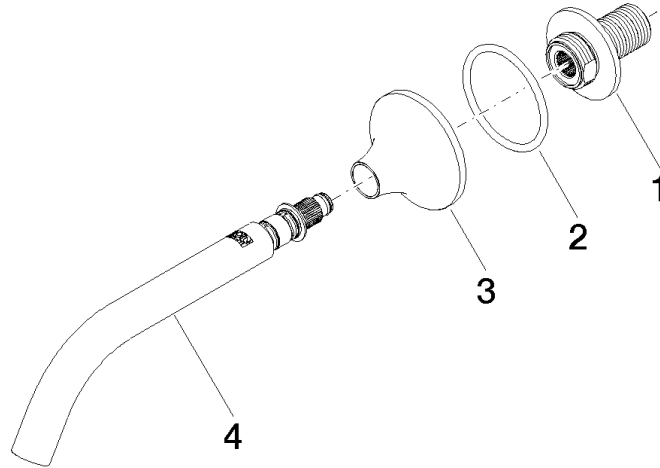

VAIA Wall-mounted basin spout without pop-up waste - Dark Chrome

VAIA

13 800 809

- 190mm projection
- fixed spout
- circular, air-enriched flow
- hole diameter 37 mm
- rosette Ø 60 mm
- 1/2" connection
- plug-link mounting
- max. flow 5.7 l/min
- lead-free
- WRAS 2306002
- This product can help a building meet the requirements of Green Building Rating Systems, e.g. LEED®, BREEAM®, DGNB

13 800 809

mm [inches]

Flow rate chart

Trajectory diagram

Codes & Standards

DIN 4109

ISO 3822

Scottish Water
Byelaws

UK Water Supply
Regulations

Ü-Zeichen

VAIA Wall-mounted basin spout without pop-up waste - Dark Chrome

VAIA

13 800 809

Certificates

WRAS_2306

LGA_29

13 800 809

Parts for other
finishes can be found
here: [Chrome](#)

VAIA Wall-mounted basin spout without pop-up waste - Dark Chrome

VAIA

13 800 809

Spare parts list