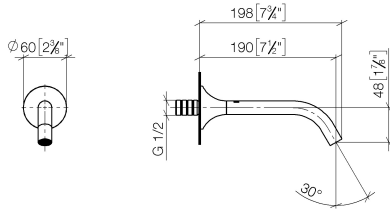

VAIA Wall-mounted basin spout without pop-up waste - Dark Chrome

VAIA

13 800 809

- 190mm projection
- fixed spout
- circular, air-enriched flow
- hole diameter 37 mm
- rosette Ø 60 mm
- 1/2" connection
- plug-link mounting
- max. flow 5.7 l/min
- lead-free
- WRAS 2306002
- This product can help a building meet the requirements of Green Building Rating Systems, e.g. LEED®, BREEAM®, DGNB

13 800 809

mm [inches]

Flow rate chart

Trajectory diagram

Codes & Standards

DIN 4109

ISO 3822

Scottish Water
Byelaws

UK Water Supply
Regulations

Ü-Zeichen

VAIA Wall-mounted basin spout without pop-up waste - Dark Chrome

VAIA

13 800 809

Certificates

WRAS_2306

LGA_29