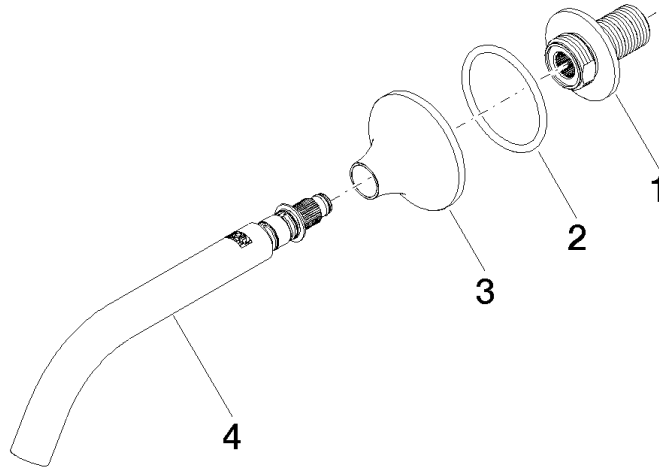

13 800 809

- 190mm projection
- fixed spout
- circular, air-enriched flow
- hole diameter 37 mm
- rosette Ø 60 mm
- 1/2" connection
- plug-link mounting
- max. flow 5.7 l/min
- lead-free
- WRAS 2306002
- This product can help a building meet the requirements of Green Building Rating Systems, e.g. LEED®, BREEAM®, DGNB

Codes & Standards

DIN 4109

ISO 3822

Scottish Water  
Byelaws

UK Water Supply  
Regulations

Ü-Zeichen

VAIA Wall-mounted basin spout without pop-up waste - Brushed Bronze

---

VAIA Wall-mounted basin spout without pop-up waste - Brushed Bronze

VAIA

13 800 809

**Spare parts list**

**Product version from 3/13/2017**

No.	Item Number	Name	Quantity used	Delivery time
	09 24 03 269 90	nipple	4	2