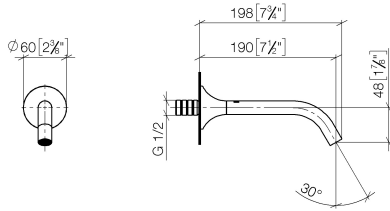

13 800 809

- 190mm projection
- fixed spout
- circular, air-enriched flow
- hole diameter 37 mm
- rosette Ø 60 mm
- 1/2" connection
- plug-link mounting
- max. flow 5.7 l/min
- lead-free
- WRAS 2306002
- This product can help a building meet the requirements of Green Building Rating Systems, e.g. LEED®, BREEAM®, DGNB

Recommended miscellaneous

**Concealed wall elbow -**

35 085 970 90

- min. recess depth 90 mm
- max. recess depth 163 mm

13 800 809

mm [inches]

Flow rate chart

Trajectory diagram

Codes & Standards

DIN 4109

ISO 3822

Scottish Water  
Byelaws

UK Water Supply  
Regulations

Ü-Zeichen

VAIA Wall-mounted basin spout without pop-up waste - Brushed Bronze

---