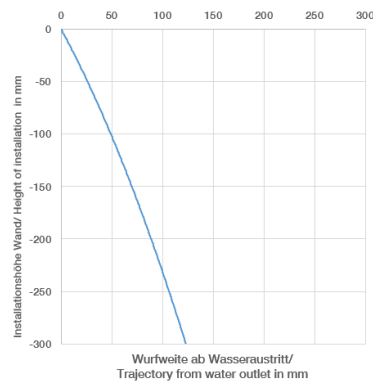

13 800 809

- 190mm projection
- fixed spout
- circular, air-enriched flow
- hole diameter 37 mm
- rosette Ø 60 mm
- 1/2" connection
- plug-link mounting
- max. flow 5.7 l/min
- lead-free
- WRAS 2306002
- This product can help a building meet the requirements of Green Building Rating Systems, e.g. LEED®, BREEAM®, DGNB

Recommended miscellaneous

**Concealed wall elbow -**

35 085 970 90

- min. recess depth 90 mm
- max. recess depth 163 mm

13 800 809

mm [inches]

Flow rate chart

Trajectory diagram

Codes & Standards

DIN 4109

ISO 3822

Scottish Water  
Byelaws

UK Water Supply  
Regulations

Ü-Zeichen

VAIA Wall-mounted basin spout without pop-up waste - Brushed Bronze

---