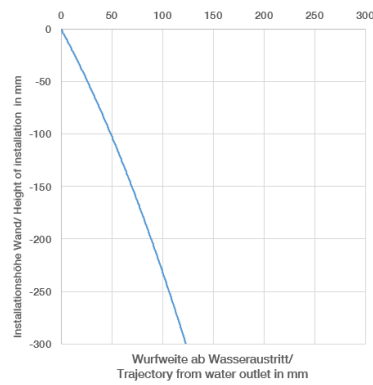

VAIA Wall-mounted basin spout without pop-up waste - Brushed Champagne (22kt Gold)

VAIA

13 800 809

- 190mm projection
- fixed spout
- circular, air-enriched flow
- hole diameter 37 mm
- rosette Ø 60 mm
- 1/2" connection
- plug-link mounting
- max. flow 5.7 l/min
- lead-free
- WRAS 2306002
- This product can help a building meet the requirements of Green Building Rating Systems, e.g. LEED®, BREEAM®, DGNB

Recommended miscellaneous

- Concealed wall elbow -** 35 085 970 90
- max. recess depth 163 mm
 - min. recess depth 90 mm

13 800 809
mm [inches]

Flow rate chart

Trajectory diagram

Codes & Standards

DIN 4109

ISO 3822

Scottish Water
Byelaws

UK Water Supply
Regulations

Ü-Zeichen

VAIA Wall-mounted basin spout without pop-up waste - Brushed Champagne
(22kt Gold)

VAIA

13 800 809
Certificates

WRAS_2306

LGA_29