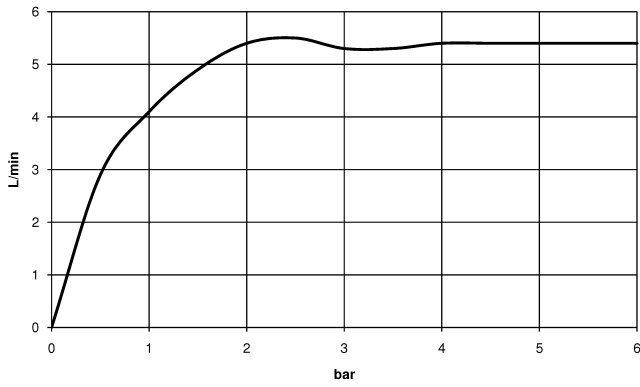

Recommended miscellaneous

- Concealed wall elbow -** 35 085 970 90
- max. recess depth 163 mm
 - min. recess depth 90 mm

13 800 809
mm [inches]

Flow rate chart

Trajectory diagram

Codes & Standards

DIN 4109

ISO 3822