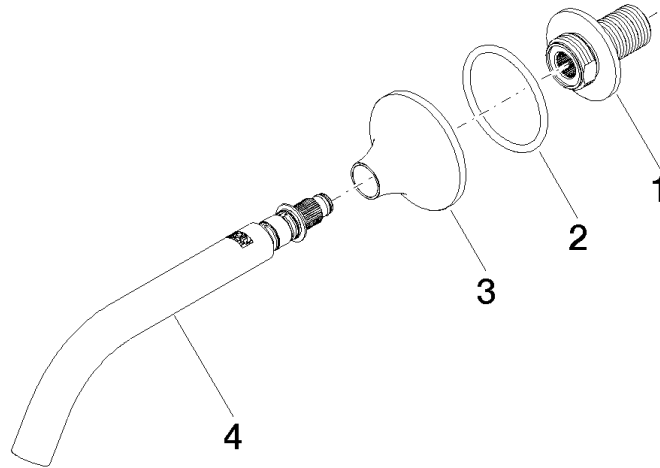

VAIA Wall-mounted basin spout without pop-up waste - Brushed Champagne (22kt Gold)

VAIA

13 800 809

- 190mm projection
- fixed spout
- circular, air-enriched flow
- hole diameter 37 mm
- rosette Ø 60 mm
- 1/2" connection
- plug-link mounting
- max. flow 5.7 l/min
- lead-free
- WRAS 2306002
- This product can help a building meet the requirements of Green Building Rating Systems, e.g. LEED®, BREEAM®, DGNB

Recommended miscellaneous

- Concealed wall elbow -** 35 085 970 90
- max. recess depth 163 mm
 - min. recess depth 90 mm

13 800 809
mm [inches]

Flow rate chart

Trajectory diagram

Codes & Standards

DIN 4109

ISO 3822

Scottish Water
Byelaws

UK Water Supply
Regulations

Ü-Zeichen

VAIA Wall-mounted basin spout without pop-up waste - Brushed Champagne
(22kt Gold)

VAIA

13 800 809
Certificates

WRAS_2306

LGA_29

VAIA Wall-mounted basin spout without pop-up waste - Brushed Champagne
(22kt Gold)

VAIA

13 800 809

Product version from 3/13/2017

VAIA Wall-mounted basin spout without pop-up waste - Brushed Champagne
(22kt Gold)