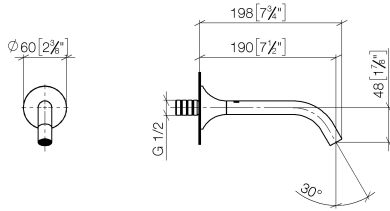

VAIA Wall-mounted basin spout without pop-up waste - Brushed Champagne (22kt Gold)

VAIA

13 800 809

- 190mm projection
- fixed spout
- circular, air-enriched flow
- hole diameter 37 mm
- rosette Ø 60 mm
- 1/2" connection
- plug-link mounting
- max. flow 5.7 l/min
- lead-free
- WRAS 2306002
- This product can help a building meet the requirements of Green Building Rating Systems, e.g. LEED®, BREEAM®, DGNB

Recommended miscellaneous

- Concealed wall elbow -** 35 085 970 90
- max. recess depth 163 mm
 - min. recess depth 90 mm

13 800 809
mm [inches]

Flow rate chart

Trajectory diagram

Codes & Standards

DIN 4109

ISO 3822