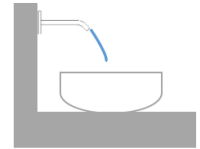

VAIA Wall-mounted basin spout without pop-up waste - Brushed Champagne (22kt Gold)

VAIA

13 800 809

- 190mm projection
- fixed spout
- circular, air-enriched flow
- hole diameter 37 mm
- rosette Ø 60 mm
- 1/2" connection
- plug-link mounting
- max. flow 5.7 l/min
- lead-free
- WRAS 2306002
- This product can help a building meet the requirements of Green Building Rating Systems, e.g. LEED®, BREEAM®, DGNB

Recommended miscellaneous

- Concealed wall elbow -** 35 085 970 90
- max. recess depth 163 mm
 - min. recess depth 90 mm

13 800 809
mm [inches]

Flow rate chart

Trajectory diagram

Codes & Standards

DIN 4109

ISO 3822

Scottish Water
Byelaws

UK Water Supply
Regulations

Ü-Zeichen

VAIA Wall-mounted basin spout without pop-up waste - Brushed Champagne
(22kt Gold)

VAIA

13 800 809
Certificates

WRAS_2306

LGA_29

VAIA Wall-mounted basin spout without pop-up waste - Brushed Champagne
(22kt Gold)

VAIA

13 800 809

Product version from 3/13/2017

VAIA Wall-mounted basin spout without pop-up waste - Brushed Champagne
(22kt Gold)