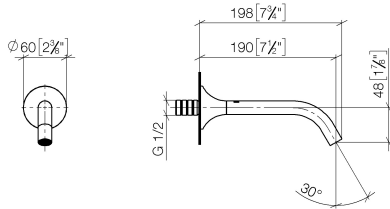

VAIA Wall-mounted basin spout without pop-up waste - Champagne (22kt Gold)

VAIA

13 800 809

- 190mm projection
- fixed spout
- circular, air-enriched flow
- hole diameter 37 mm
- rosette Ø 60 mm
- 1/2" connection
- plug-link mounting
- max. flow 5.7 l/min
- lead-free
- WRAS 2306002
- This product can help a building meet the requirements of Green Building Rating Systems, e.g. LEED®, BREEAM®, DGNB

Recommended miscellaneous

Concealed wall elbow -

35 085 970 90

- max. recess depth 163 mm
- min. recess depth 90 mm

VAIA Wall-mounted basin spout without pop-up waste - Champagne (22kt Gold)

VAIA

13 800 809
mm [inches]

Flow rate chart

Trajectory diagram

Codes & Standards

DIN 4109

ISO 3822

Scottish Water
Byelaws

UK Water Supply
Regulations

Ü-Zeichen