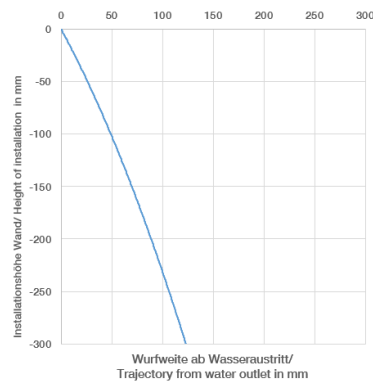

VAIA Wall-mounted basin spout without pop-up waste - Champagne (22kt Gold)

VAIA

13 800 809

- 190mm projection
- fixed spout
- circular, air-enriched flow
- hole diameter 37 mm
- rosette Ø 60 mm
- 1/2" connection
- plug-link mounting
- max. flow 5.7 l/min
- lead-free
- WRAS 2306002
- This product can help a building meet the requirements of Green Building Rating Systems, e.g. LEED®, BREEAM®, DGNB

Recommended miscellaneous

Concealed wall elbow -

35 085 970 90

- max. recess depth 163 mm
- min. recess depth 90 mm

VAIA Wall-mounted basin spout without pop-up waste - Champagne (22kt Gold)

VAIA

13 800 809
mm [inches]

Flow rate chart

Trajectory diagram

Codes & Standards

DIN 4109

ISO 3822

Scottish Water
Byelaws

UK Water Supply
Regulations

Ü-Zeichen