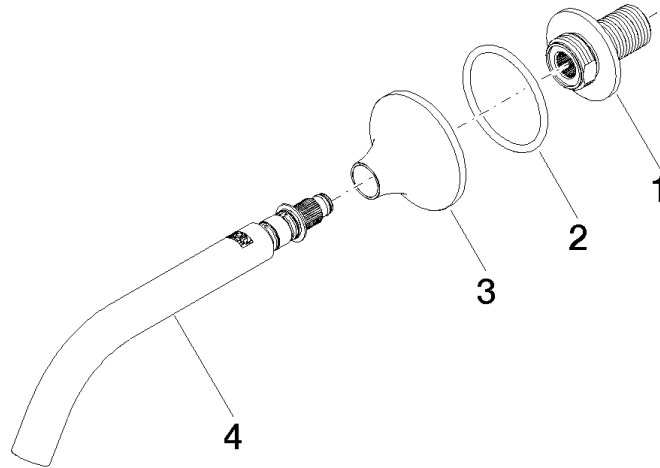

Recommended miscellaneous

Concealed wall elbow -

35 085 970 90

- max. recess depth 163 mm
- min. recess depth 90 mm

VAIA Wall-mounted basin spout without pop-up waste - Champagne (22kt Gold)

VAIA

13 800 809
mm [inches]

VAIA Wall-mounted basin spout without pop-up waste - Champagne (22kt Gold)

VAIA

13 800 809
Certificates

WRAS_2306

LGA_29

13 800 809

Product version from 3/13/2017

VAIA Wall-mounted basin spout without pop-up waste - Champagne (22kt Gold)