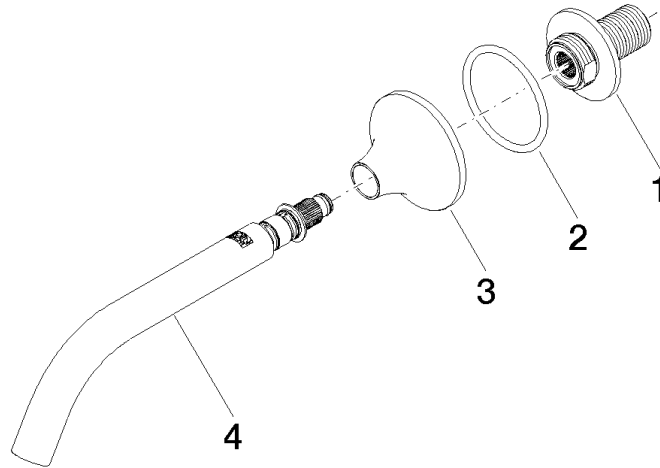

13 800 809

- 190mm projection
- fixed spout
- circular, air-enriched flow
- hole diameter 37 mm
- rosette Ø 60 mm
- 1/2" connection
- plug-link mounting
- max. flow 5.7 l/min
- lead-free
- WRAS 2306002
- This product can help a building meet the requirements of Green Building Rating Systems, e.g. LEED®, BREEAM®, DGNB

Codes & Standards

DIN 4109

ISO 3822

Scottish Water
Byelaws

UK Water Supply
Regulations

Ü-Zeichen

VAIA Wall-mounted basin spout without pop-up waste - Brushed Dark Platinum

VAIA

13 800 809

Certificates

WRAS_2306

LGA_29

13 800 809

Product version from 3/13/2017

VAIA Wall-mounted basin spout without pop-up waste - Brushed Dark Platinum

VAIA

13 800 809

Spare parts list

Product version from 3/13/2017

No.	Item Number	Name	Quantity used	Delivery time
	09 24 03 269 90	nipple	4	2