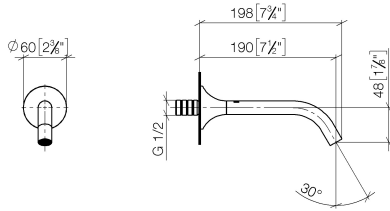

13 800 809

- 190mm projection
- fixed spout
- circular, air-enriched flow
- hole diameter 37 mm
- rosette Ø 60 mm
- 1/2" connection
- plug-link mounting
- max. flow 5.7 l/min
- lead-free
- WRAS 2306002
- This product can help a building meet the requirements of Green Building Rating Systems, e.g. LEED®, BREEAM®, DGNB

Recommended miscellaneous

Concealed wall elbow -

35 085 970 90

- max. recess depth 163 mm
- min. recess depth 90 mm

13 800 809

mm [inches]

Flow rate chart

Trajectory diagram

Codes & Standards

DIN 4109

ISO 3822

Scottish Water
Byelaws

UK Water Supply
Regulations

Ü-Zeichen

VAIA Wall-mounted basin spout without pop-up waste - Brushed Dark Platinum

VAIA