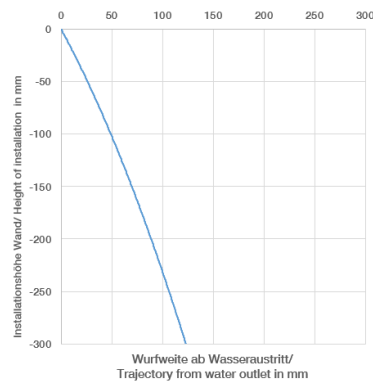

13 800 809

- 190mm projection
- fixed spout
- circular, air-enriched flow
- hole diameter 37 mm
- rosette Ø 60 mm
- 1/2" connection
- plug-link mounting
- max. flow 5.7 l/min
- lead-free
- WRAS 2306002
- This product can help a building meet the requirements of Green Building Rating Systems, e.g. LEED®, BREEAM®, DGNB

Recommended miscellaneous

Concealed wall elbow -

35 085 970 90

- max. recess depth 163 mm
- min. recess depth 90 mm

13 800 809

mm [inches]

Flow rate chart

Trajectory diagram

Codes & Standards

DIN 4109

ISO 3822

Scottish Water
Byelaws

UK Water Supply
Regulations

Ü-Zeichen

VAIA Wall-mounted basin spout without pop-up waste - Brushed Dark Platinum

VAIA