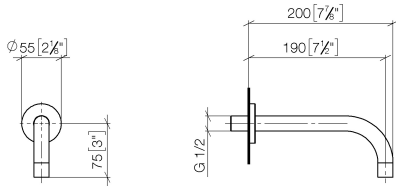

Wall-mounted basin spout without pop-up waste - Brushed Durabronze (23kt Gold)

TARA

13 800 882

Fits: TARA, META

- 190mm projection
- fixed spout
- circular, air-enriched flow
- hole diameter 40 mm
- rosette Ø 60 mm
- 1/2" connection
- plug-link mounting
- max. flow 7 l/min
- lead-free
- This product can help a building meet the requirements of Green Building Rating Systems, e.g. LEED®, BREEAM®, DGNB
- WRAS 1811020

Recommended miscellaneous

Concealed wall elbow -

35 085 970 90

- max. recess depth 163 mm
- min. recess depth 90 mm

Wall-mounted basin spout without pop-up waste - Brushed Durabronz (23kt Gold)

TARA

13 800 882
mm [inches]

Flow rate chart

Codes & Standards

DIN 4109

ISO 3822

Scottish Water
Byelaws

UK Water Supply
Regulations

Ü-Zeichen

Wall-mounted basin spout without pop-up waste - Brushed Durabross (23kt Gold)