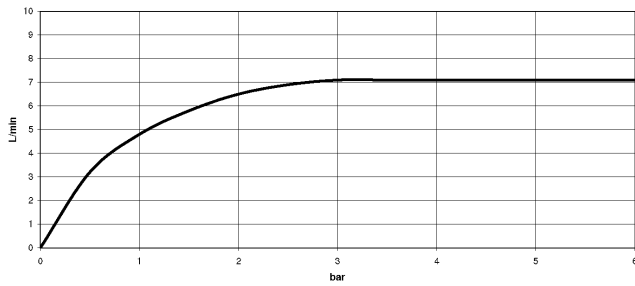

Recommended miscellaneous

Concealed wall elbow -

35 085 970 90

- max. recess depth 163 mm
- min. recess depth 90 mm

Wall-mounted basin spout without pop-up waste - Brushed Durabronz (23kt Gold)

TARA

13 800 882
mm [inches]

Flow rate chart

Codes & Standards

DIN 4109

ISO 3822

Scottish Water
Byelaws

UK Water Supply
Regulations

Ü-Zeichen

Wall-mounted basin spout without pop-up waste - Brushed Durabross (23kt Gold)