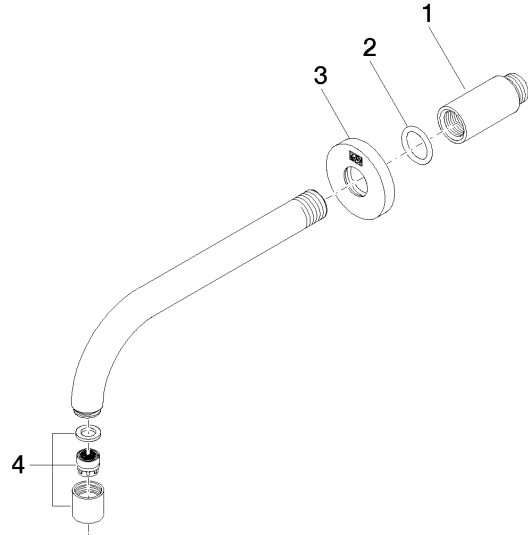

Wall-mounted basin spout without pop-up waste - Brushed Durabronze (23kt Gold)

TARA

13 800 882

Fits: TARA, META

- 190mm projection
- fixed spout
- circular, air-enriched flow
- hole diameter 40 mm
- rosette Ø 60 mm
- 1/2" connection
- plug-link mounting
- max. flow 7 l/min
- lead-free
- This product can help a building meet the requirements of Green Building Rating Systems, e.g. LEED®, BREEAM®, DGNB
- WRAS 1811020

Recommended miscellaneous

Concealed wall elbow -

35 085 970 90

- max. recess depth 163 mm
- min. recess depth 90 mm

Wall-mounted basin spout without pop-up waste - Brushed Durabronz (23kt Gold)

TARA

13 800 882
mm [inches]

TARA

13 800 882
Certificates

WRAS_1811

LGA_29

WRAS_240602

Wall-mounted basin spout without pop-up waste - Brushed Durabronz (23kt Gold)

TARA

13 800 882

Product version from 3/13/2017

Wall-mounted basin spout without pop-up waste - Brushed Durabross (23kt Gold)

TARA

13 800 882

Spare parts list

Product version from 3/13/2017

No.	Item Number	Name	Quantity used	Delivery time
	09 24 03 081 10 90	extension	4	2