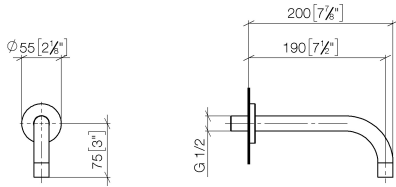

Wall-mounted basin spout without pop-up waste - Brushed Champagne (22kt Gold)

TARA

13 800 882

Fits: TARA, META

- 190mm projection
- fixed spout
- circular, air-enriched flow
- hole diameter 40 mm
- rosette Ø 60 mm
- 1/2" connection
- plug-link mounting
- max. flow 7 l/min
- lead-free
- This product can help a building meet the requirements of Green Building Rating Systems, e.g. LEED®, BREEAM®, DGNB
- WRAS 1811020

Recommended miscellaneous

- Concealed wall elbow -**
- max. recess depth 163 mm
 - min. recess depth 90 mm

35 085 970 90

Wall-mounted basin spout without pop-up waste - Brushed Champagne (22kt Gold)

TARA

13 800 882
mm [inches]

Flow rate chart

Codes & Standards

DIN 4109

ISO 3822

Scottish Water
Byelaws

UK Water Supply
Regulations

Ü-Zeichen

Wall-mounted basin spout without pop-up waste - Brushed Champagne (22kt Gold)