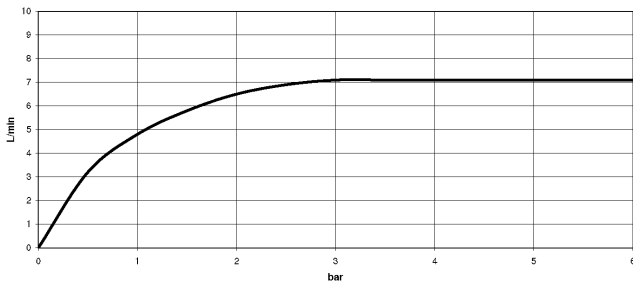

Wall-mounted basin spout without pop-up waste - Brushed Champagne (22kt Gold)

TARA

13 800 882

Fits: TARA, META

- 190mm projection
- fixed spout
- circular, air-enriched flow
- hole diameter 40 mm
- rosette Ø 60 mm
- 1/2" connection
- plug-link mounting
- max. flow 7 l/min
- lead-free
- This product can help a building meet the requirements of Green Building Rating Systems, e.g. LEED®, BREEAM®, DGNB
- WRAS 1811020

Recommended miscellaneous

- Concealed wall elbow -**
- max. recess depth 163 mm
 - min. recess depth 90 mm

35 085 970 90

Wall-mounted basin spout without pop-up waste - Brushed Champagne (22kt Gold)

TARA

13 800 882
mm [inches]

Flow rate chart

Codes & Standards

DIN 4109

ISO 3822

Scottish Water
Byelaws

UK Water Supply
Regulations

Ü-Zeichen

Wall-mounted basin spout without pop-up waste - Brushed Champagne (22kt Gold)