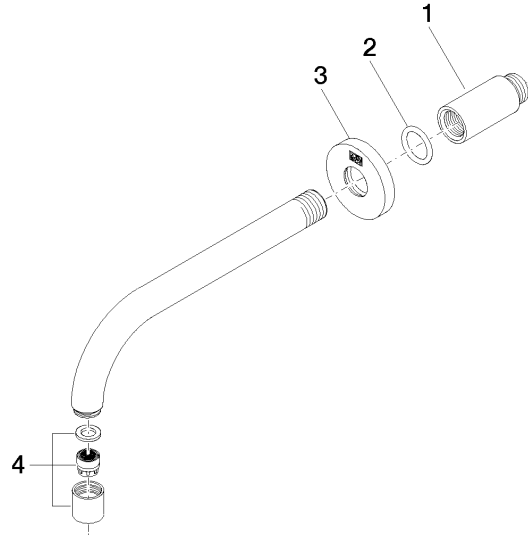

Recommended miscellaneous

- Concealed wall elbow -**
- max. recess depth 163 mm
 - min. recess depth 90 mm

35 085 970 90

Wall-mounted basin spout without pop-up waste - Brushed Champagne (22kt Gold)

TARA

13 800 882
mm [inches]

Flow rate chart

Codes & Standards

DIN 4109

ISO 3822

Scottish Water
Byelaws

UK Water Supply
Regulations

Ü-Zeichen

Wall-mounted basin spout without pop-up waste - Brushed Champagne (22kt Gold)

TARA

13 800 882
Certificates

LGA_29

WRAS_240602

Wall-mounted basin spout without pop-up waste - Brushed Champagne (22kt Gold)

TARA

13 800 882

Product version from 3/13/2017

Wall-mounted basin spout without pop-up waste - Brushed Champagne (22kt Gold)

TARA

13 800 882

Spare parts list

Product version from 3/13/2017

No.	Item Number	Name	Quantity used	Delivery time
	09 24 03 081 10 90	extension	4	2