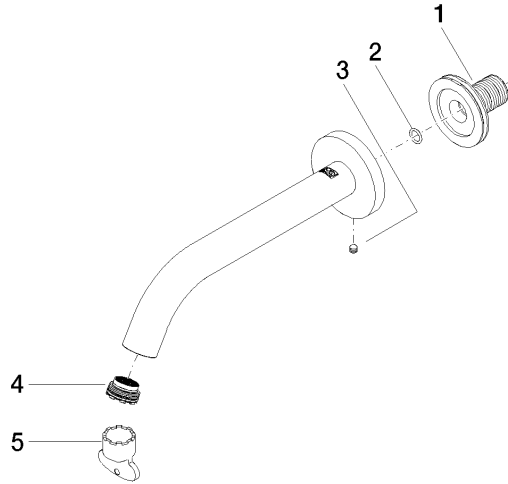

**META Bath spout for wall mounting - Brushed Platinum**

META

13 801 660

- 200mm projection
- circular normal flow
- rosette Ø 60 mm
- hole diameter 37 mm
- 1/2" connection
- max. flow 24.6 l/min at 3 bar flow pressure
- WRAS 2001010

**Recommended miscellaneous**

- Concealed wall elbow -** 35 085 970 90
- max. recess depth 163 mm
  - min. recess depth 90 mm

13 801 660

mm [inches]

**Flow rate chart**

**Certificates**

IAPMO\_4976 (5).    WRAS\_2001010.    LGA\_18245.

### Spare parts list

No.	Item Number	Name	Quantity used	Delivery time
1	90 24 03 280 00 90	nipple	1	2
2	90 14 10 060 00 90	seal	1	2
3	90 31 11 112 00 90	pin	1	2
4	09 29 03 055 90	aerator	1	60
5	04 30 09 024 00 90	key	1	2