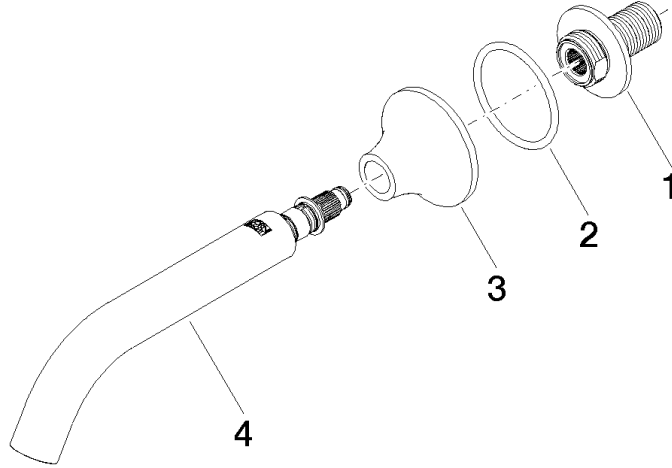

VAIA Bath spout for wall mounting - Brushed Dark Platinum

VAIA

13 801 809

- 200mm projection
- circular normal flow
- hole diameter 37 mm
- rosette Ø 60 mm
- 1/2" connection
- max. flow 21.5 l/min at 3 bar flow pressure
- WRAS 2306002

Recommended miscellaneous

- Concealed wall elbow -** 35 085 970 90
- max. recess depth 163 mm
  - min. recess depth 90 mm

13 801 809

mm [inches]

Flow rate chart

Certificates

WRAS\_2306002. LGA\_29290.

13 801 809

### Spare parts list

No.	Item Number	Name	Quantity used	Delivery time
1	09 24 03 269 90	nipple	1	2
2	09 14 10 084 90	seal	1	2
3	09 27 80 014-99	rosette	1	30
4	90 28 22 315 00-99	spout	1	30