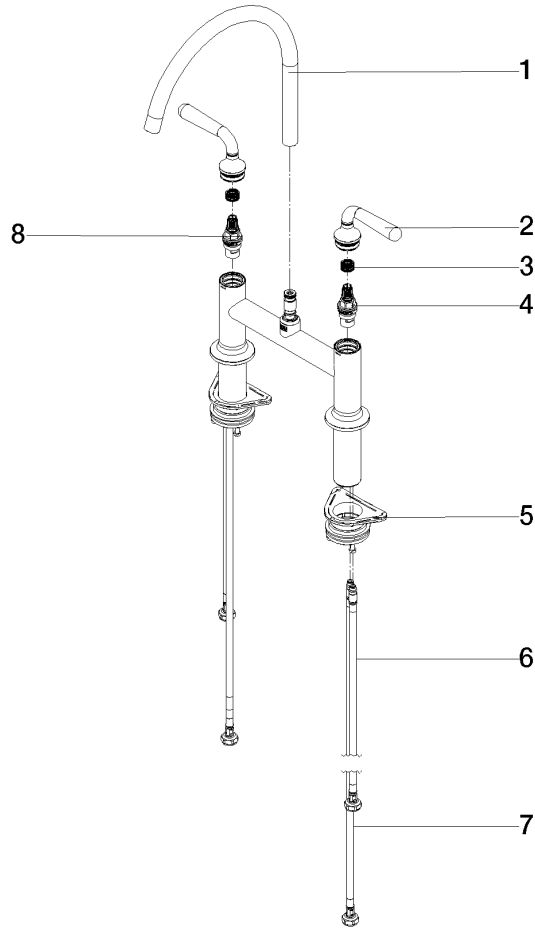

19 815 809

- 241mm projection
- pivotable spout 360°
- air-enriched flow
- max. flow 7 l/min at 3 bar flow pressure
- lead-free
- This product can help a building meet the requirements of Green Building Rating Systems, e.g. LEED®, BREEAM®, DGNB

Recommended miscellaneous

VAIA Dispenser with rosette - 82 434 809-06
Brushed Platinum

19 815 809

Flow rate chart

Certificates

LGA_38632.

19 815 809

Parts for other finishes can be found here: [Chrome](#)

Spare parts list

No.	Item Number	Name	Quantity used	Delivery time
1	90 28 22 396 00-06	spout	1	-
Spare part can no longer be ordered, please order the replacement item				
2	90 20 80 057 00-06	handle	2	-
Spare part can no longer be ordered, please order the replacement item				
3	90 12 12 232 00 90	fixing cap	2	2
4	90 90 03 130 00 90	top	1	2
5	04 30 11 040 00 90	fixing set	2	2
6	04 30 04 100 00 90	hose	2	2
7	04 30 04 101 00 90	hose	2	2
8	90 90 03 131 00 90	top	1	2