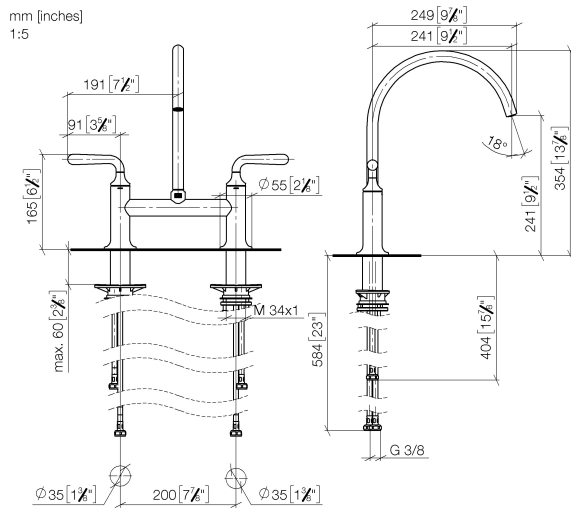

19 815 809

- 241mm projection
- pivotable spout 360°
- air-enriched flow
- max. flow 7 l/min at 3 bar flow pressure
- lead-free
- This product can help a building meet the requirements of Green Building Rating Systems, e.g. LEED®, BREEAM®, DGNB

Recommended miscellaneous

VAIA Dispenser with rosette - 82 434 809-06
Brushed Platinum

19 815 809

Flow rate chart

Certificates

LGA_38632.

19 815 809

Parts for other finishes can be found here: [Chrome](#)

Spare parts list

No.	Item Number	Name	Quantity used	Delivery time
1	90 28 22 396 00-06	spout	1	-
Spare part can no longer be ordered, please order the replacement item				
2	90 20 80 057 00-06	handle	2	-
Spare part can no longer be ordered, please order the replacement item				
3	90 12 12 232 00 90	fixing cap	2	2
4	90 90 03 130 00 90	top	1	2
5	04 30 11 040 00 90	fixing set	2	2
6	04 30 04 100 00 90	hose	2	2
7	04 30 04 101 00 90	hose	2	2
8	90 90 03 131 00 90	top	1	2