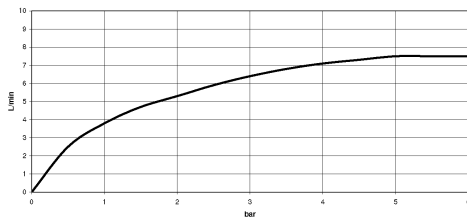

Recommended miscellaneous

VAIA Dispenser with rosette - Platinum 82 434 809-08

19 815 809

mm [inches]
1:5

Flow rate chart

Certificates

LGA_38632.

19 815 809