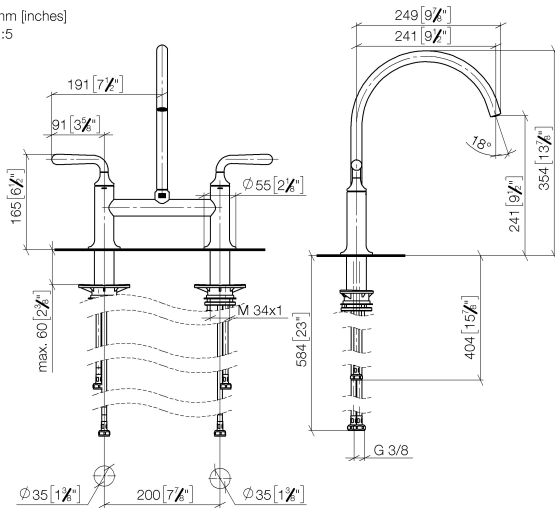

19 815 809

- 241mm projection
- pivotable spout 360°
- air-enriched flow
- max. flow 7 l/min at 3 bar flow pressure
- lead-free
- This product can help a building meet the requirements of Green Building Rating Systems, e.g. LEED®, BREEAM®, DGNB

Recommended miscellaneous

VAIA Dispenser with rosette - Platinum 82 434 809-08

19 815 809

mm [inches]
1:5

Flow rate chart

Certificates

LGA_38632.

19 815 809

Parts for other finishes can be found here: [Chrome](#)

Spare parts list

No.	Item Number	Name	Quantity used	Delivery time
1	90 28 22 396 00-08	spout	1	-
Spare part can no longer be ordered, please order the replacement item				
2	90 20 80 057 00-08	handle	2	-
Spare part can no longer be ordered, please order the replacement item				
3	90 12 12 232 00 90	fixing cap	2	2
4	90 90 03 130 00 90	top	1	2
5	04 30 11 040 00 90	fixing set	2	2
6	04 30 04 100 00 90	hose	2	2
7	04 30 04 101 00 90	hose	2	2
8	90 90 03 131 00 90	top	1	2