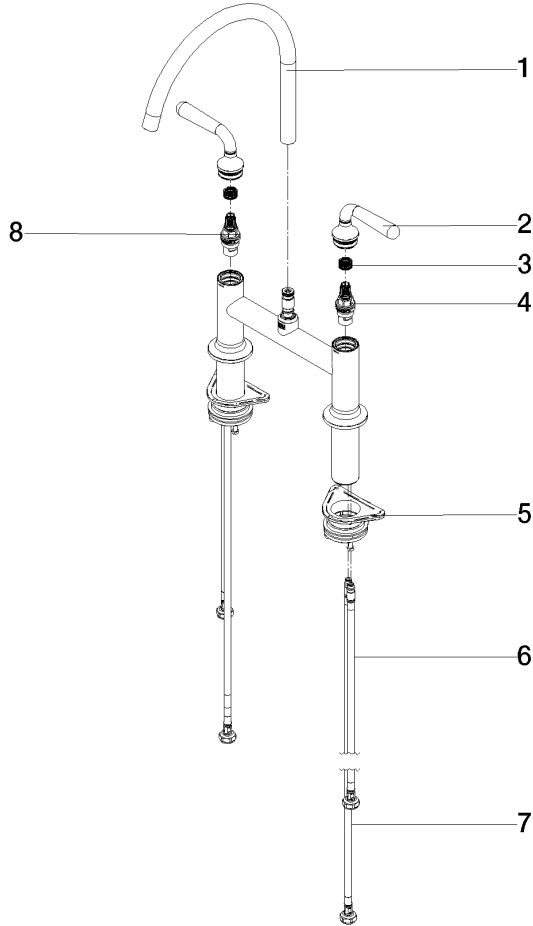

19 815 809

- 241mm projection
- pivotable spout 360°
- air-enriched flow
- max. flow 7 l/min at 3 bar flow pressure
- lead-free
- This product can help a building meet the requirements of Green Building Rating Systems, e.g. LEED®, BREEAM®, DGNB

Recommended miscellaneous

VAIA Dispenser with rosette - Platinum 82 434 809-08

19 815 809

mm [inches]
1:5

Flow rate chart

Certificates

LGA_38632.

19 815 809

Parts for other finishes can be found here: [Chrome](#)

Spare parts list

No.	Item Number	Name	Quantity used	Delivery time
1	90 28 22 396 00-08	spout	1	-
Spare part can no longer be ordered, please order the replacement item				
2	90 20 80 057 00-08	handle	2	-
Spare part can no longer be ordered, please order the replacement item				
3	90 12 12 232 00 90	fixing cap	2	2
4	90 90 03 130 00 90	top	1	2
5	04 30 11 040 00 90	fixing set	2	2
6	04 30 04 100 00 90	hose	2	2
7	04 30 04 101 00 90	hose	2	2
8	90 90 03 131 00 90	top	1	2