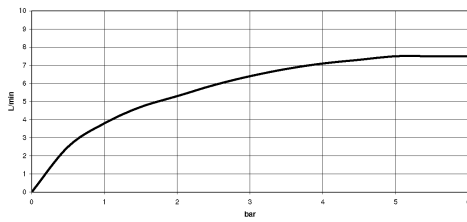

Recommended miscellaneous

VAIA Dispenser with rosette - Durabron (23kt Gold) 82 434 809-09

19 815 809

mm [inches]
1:5

Flow rate chart

Certificates

LGA_38632.

19 815 809