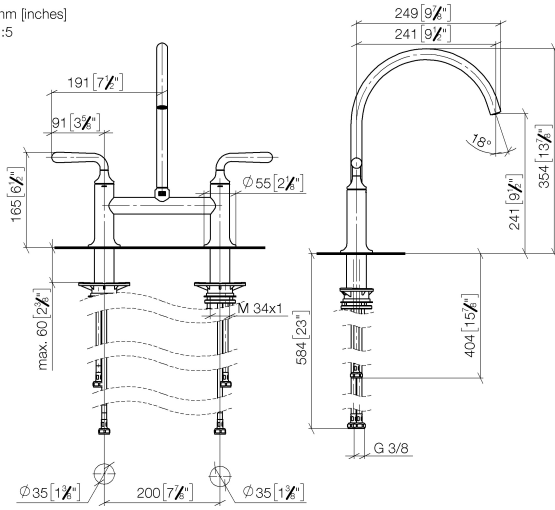

19 815 809

- 241mm projection
- pivotable spout 360°
- air-enriched flow
- max. flow 7 l/min at 3 bar flow pressure
- lead-free
- This product can help a building meet the requirements of Green Building Rating Systems, e.g. LEED®, BREEAM®, DGNB

Recommended miscellaneous

VAIA Dispenser with rosette - Durabron (23kt Gold) 82 434 809-09

19 815 809

mm [inches]
1:5

Flow rate chart

Certificates

LGA_38632.

19 815 809

Parts for other finishes can be found here: [Chrome](#)

Spare parts list

No.	Item Number	Name	Quantity used	Delivery time
1	90 28 22 396 00-09	spout	1	-
Spare part can no longer be ordered, please order the replacement item				
2	90 20 80 057 00-09	handle	2	-
Spare part can no longer be ordered, please order the replacement item				
3	90 12 12 232 00 90	fixing cap	2	2
4	90 90 03 130 00 90	top	1	2
5	04 30 11 040 00 90	fixing set	2	2
6	04 30 04 100 00 90	hose	2	2
7	04 30 04 101 00 90	hose	2	2
8	90 90 03 131 00 90	top	1	2