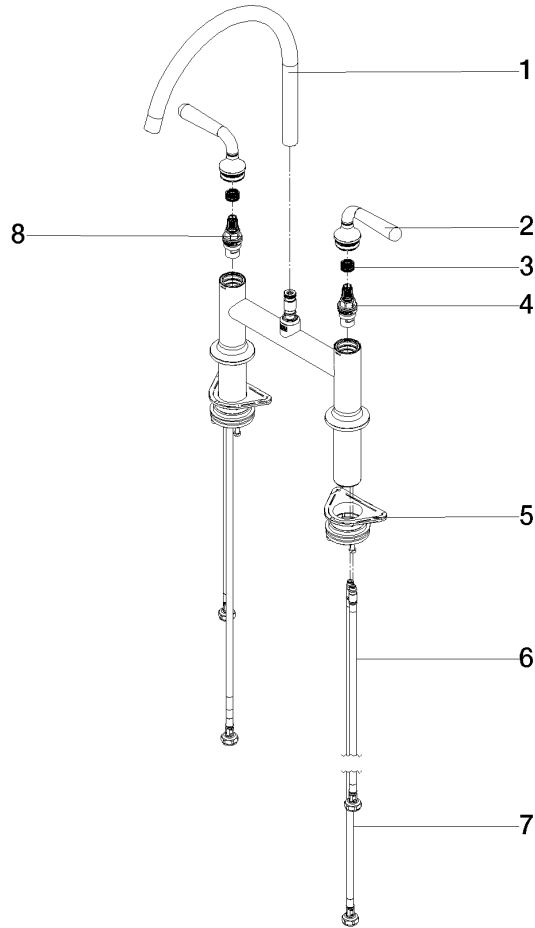

19 815 809

- 241mm projection
- pivotable spout 360°
- air-enriched flow
- max. flow 7 l/min at 3 bar flow pressure
- lead-free
- This product can help a building meet the requirements of Green Building Rating Systems, e.g. LEED®, BREEAM®, DGNB

Recommended miscellaneous

VAIA Dispenser with rosette - Durabron (23kt Gold) 82 434 809-09

19 815 809

mm [inches]
1:5

Flow rate chart

Certificates

LGA_38632.

19 815 809

Parts for other finishes can be found here: [Chrome](#)

Spare parts list

No.	Item Number	Name	Quantity used	Delivery time
1	90 28 22 396 00-09	spout	1	-
Spare part can no longer be ordered, please order the replacement item				
2	90 20 80 057 00-09	handle	2	-
Spare part can no longer be ordered, please order the replacement item				
3	90 12 12 232 00 90	fixing cap	2	2
4	90 90 03 130 00 90	top	1	2
5	04 30 11 040 00 90	fixing set	2	2
6	04 30 04 100 00 90	hose	2	2
7	04 30 04 101 00 90	hose	2	2
8	90 90 03 131 00 90	top	1	2