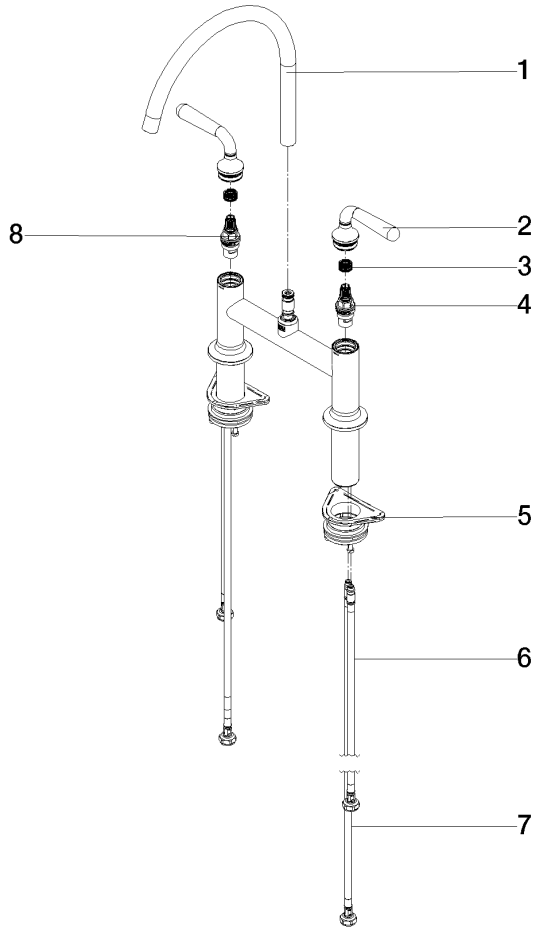

19 815 809

- 241mm projection
- pivotable spout 360°
- air-enriched flow
- max. flow 7 l/min at 3 bar flow pressure
- lead-free
- This product can help a building meet the requirements of Green Building Rating Systems, e.g. LEED®, BREEAM®, DGNB

Recommended miscellaneous

VAIA Dispenser with rosette - Dark Chrome 82 434 809-19

19 815 809

Flow rate chart

Certificates

LGA_38632.

19 815 809

Parts for other finishes can be found here: [Chrome](#)

Spare parts list

No.	Item Number	Name	Quantity used	Delivery time
1	90 28 22 396 00-19	spout	1	-
Spare part can no longer be ordered, please order the replacement item				
2	90 20 80 057 00-19	handle	2	-
Spare part can no longer be ordered, please order the replacement item				
3	90 12 12 232 00 90	fixing cap	2	2
4	90 90 03 130 00 90	top	1	2
5	04 30 11 040 00 90	fixing set	2	2
6	04 30 04 100 00 90	hose	2	2
7	04 30 04 101 00 90	hose	2	2
8	90 90 03 131 00 90	top	1	2