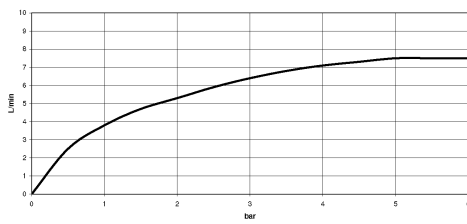

Recommended miscellaneous

VAIA Dispenser with rosette - Brushed Durabron (23kt Gold) 82 434 809-28

19 815 809
mm [inches]
1:5

Flow rate chart

Certificates

LGA_38632.

19 815 809
Parts for other
finishes can be found
here: Chrome