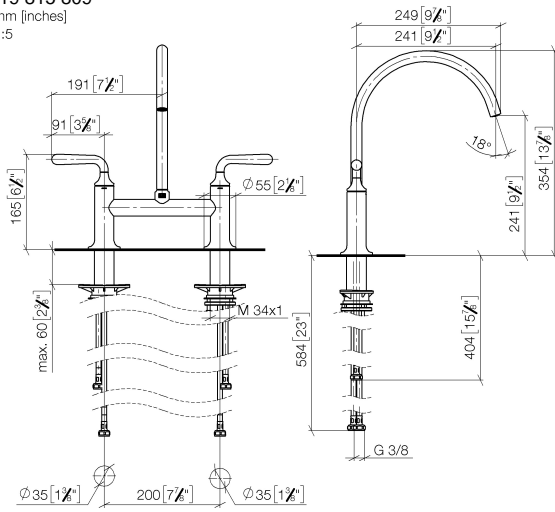

VAIA Two-hole bridge mixer for rinsing/Profi spray - Brushed Durabron (23kt Gold)

VAIA

19 815 809

- 241mm projection
- pivotable spout 360°
- air-enriched flow
- max. flow 7 l/min at 3 bar flow pressure
- lead-free
- This product can help a building meet the requirements of Green Building Rating Systems, e.g. LEED®, BREEAM®, DGNB

Recommended miscellaneous

VAIA Dispenser with rosette - Brushed Durabron (23kt Gold) 82 434 809-28

19 815 809
mm [inches]
1:5

Flow rate chart

Certificates

LGA_38632.

19 815 809
Parts for other
finishes can be found
here: Chrome

Spare parts list

| No. | Item Number | Name | Quantity used | Delivery time |
|--|--------------------|------------|---------------|---------------|
| 1 | 90 28 22 396 00-28 | spout | 1 | - |
| Spare part can no longer be ordered, please order the replacement item | | | | |
| 2 | 90 20 80 057 00-28 | handle | 2 | - |
| Spare part can no longer be ordered, please order the replacement item | | | | |
| 3 | 90 12 12 232 00 90 | fixing cap | 2 | 2 |
| 4 | 90 90 03 130 00 90 | top | 1 | 2 |
| 5 | 04 30 11 040 00 90 | fixing set | 2 | 2 |
| 6 | 04 30 04 100 00 90 | hose | 2 | 2 |
| 7 | 04 30 04 101 00 90 | hose | 2 | 2 |
| 8 | 90 90 03 131 00 90 | top | 1 | 2 |