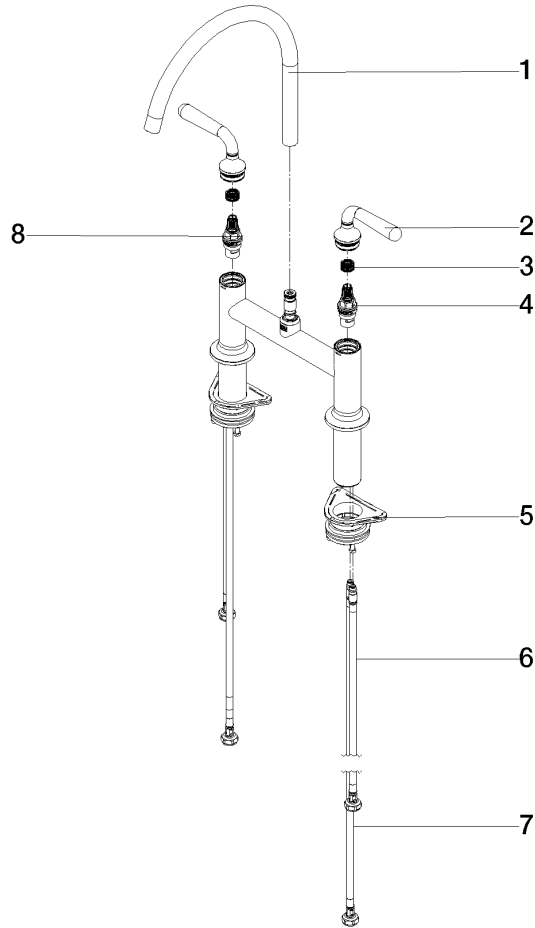

VAIA Two-hole bridge mixer for rinsing/Profi spray - Brushed Durabron (23kt Gold)

VAIA

19 815 809

- 241mm projection
- pivotable spout 360°
- air-enriched flow
- max. flow 7 l/min at 3 bar flow pressure
- lead-free
- This product can help a building meet the requirements of Green Building Rating Systems, e.g. LEED®, BREEAM®, DGNB

| | | |
|---|-------------------------------|---------------|
|  | Brushed Durabron (23kt Gold) | 19 815 809-28 |
|  | Chrome | 19 815 809-00 |
|  | Brushed Platinum | 19 815 809-06 |
|  | Platinum | 19 815 809-08 |
|  | Durabron (23kt Gold) | 19 815 809-09 |
|  | Dark Chrome | 19 815 809-19 |
|  | Matte Black | 19 815 809-33 |
|  | Brushed Champagne (22kt Gold) | 19 815 809-46 |
|  | Champagne (22kt Gold) | 19 815 809-47 |
|  | Brushed Chrome | 19 815 809-93 |
|  | Brushed Dark Platinum | 19 815 809-99 |

Recommended miscellaneous

VAIA Dispenser with rosette - Brushed Durabron (23kt Gold) 82 434 809-28

19 815 809
mm [inches]
1:5

Flow rate chart

Certificates

LGA_38632.

19 815 809
Parts for other
finishes can be found
here: Chrome

Spare parts list

| No. | Item Number | Name | Quantity used | Delivery time |
|--|--------------------|------------|---------------|---------------|
| 1 | 90 28 22 396 00-28 | spout | 1 | - |
| Spare part can no longer be ordered, please order the replacement item | | | | |
| 2 | 90 20 80 057 00-28 | handle | 2 | - |
| Spare part can no longer be ordered, please order the replacement item | | | | |
| 3 | 90 12 12 232 00 90 | fixing cap | 2 | 2 |
| 4 | 90 90 03 130 00 90 | top | 1 | 2 |
| 5 | 04 30 11 040 00 90 | fixing set | 2 | 2 |
| 6 | 04 30 04 100 00 90 | hose | 2 | 2 |
| 7 | 04 30 04 101 00 90 | hose | 2 | 2 |
| 8 | 90 90 03 131 00 90 | top | 1 | 2 |