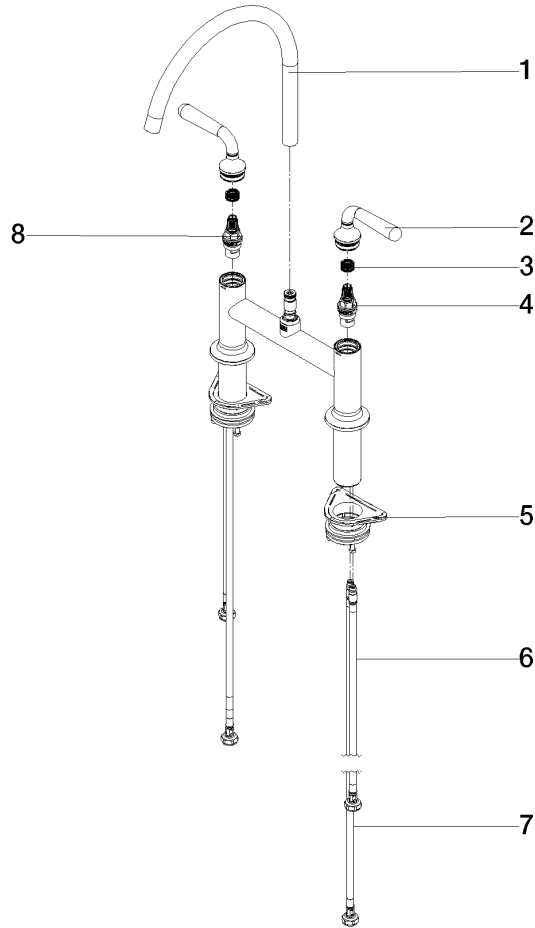

19 815 809

- 241mm projection
- pivotable spout 360°
- air-enriched flow
- max. flow 7 l/min at 3 bar flow pressure
- lead-free
- This product can help a building meet the requirements of Green Building Rating Systems, e.g. LEED®, BREEAM®, DGNB

Recommended miscellaneous

VAIA Dispenser with rosette - 82 434 809-33  
Matte Black

19 815 809

Flow rate chart

Certificates

LGA\_38632.

19 815 809

Parts for other finishes can be found here: [Chrome](#)

### Spare parts list

No.	Item Number	Name	Quantity used	Delivery time
1	90 28 22 396 00-33	spout	1	-
Spare part can no longer be ordered, please order the replacement item				
2	90 20 80 057 00-33	handle	2	-
Spare part can no longer be ordered, please order the replacement item				
3	90 12 12 232 00 90	fixing cap	2	2
4	90 90 03 130 00 90	top	1	2
5	04 30 11 040 00 90	fixing set	2	2
6	04 30 04 100 00 90	hose	2	2
7	04 30 04 101 00 90	hose	2	2
8	90 90 03 131 00 90	top	1	2