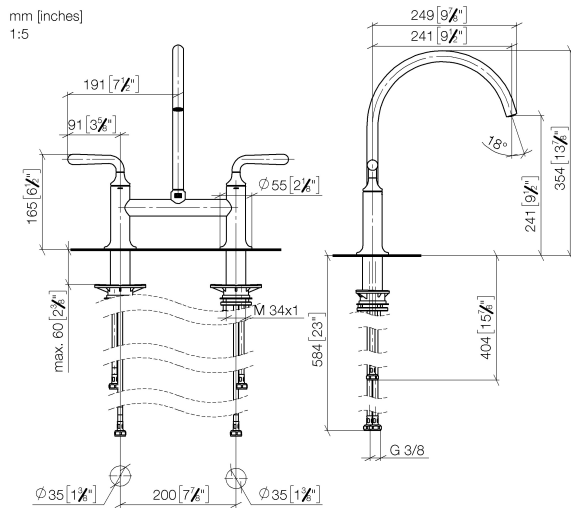

19 815 809

- 241mm projection
- pivotable spout 360°
- air-enriched flow
- max. flow 7 l/min at 3 bar flow pressure
- lead-free
- This product can help a building meet the requirements of Green Building Rating Systems, e.g. LEED®, BREEAM®, DGNB

Recommended miscellaneous

VAIA Dispenser with rosette - 82 434 809-33  
Matte Black

19 815 809

Flow rate chart

Certificates

LGA\_38632.

19 815 809

Parts for other finishes can be found here: [Chrome](#)

### Spare parts list

No.	Item Number	Name	Quantity used	Delivery time
1	90 28 22 396 00-33	spout	1	-
Spare part can no longer be ordered, please order the replacement item				
2	90 20 80 057 00-33	handle	2	-
Spare part can no longer be ordered, please order the replacement item				
3	90 12 12 232 00 90	fixing cap	2	2
4	90 90 03 130 00 90	top	1	2
5	04 30 11 040 00 90	fixing set	2	2
6	04 30 04 100 00 90	hose	2	2
7	04 30 04 101 00 90	hose	2	2
8	90 90 03 131 00 90	top	1	2