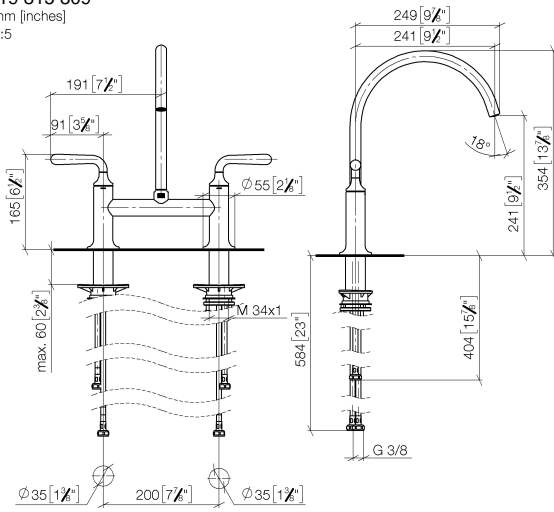

**Recommended miscellaneous**

**VAIA Dispenser with rosette - Brushed Champagne (22kt Gold)** 82 434 809-46

**VAIA Two-hole bridge mixer for rinsing/Profi spray - Brushed Champagne (22kt Gold)**

VAIA

19 815 809  
mm [inches]  
1:5

**Flow rate chart**

**Certificates**

LGA\_38632.

19 815 809  
Parts for other  
finishes can be found  
here: Chrome

### Spare parts list

No.	Item Number	Name	Quantity used	Delivery time
1	90 28 22 396 00-46	spout	1	-
Spare part can no longer be ordered, please order the replacement item				
2	90 20 80 057 00-46	handle	2	-
Spare part can no longer be ordered, please order the replacement item				
3	90 12 12 232 00 90	fixing cap	2	2
4	90 90 03 130 00 90	top	1	2
5	04 30 11 040 00 90	fixing set	2	2
6	04 30 04 100 00 90	hose	2	2
7	04 30 04 101 00 90	hose	2	2
8	90 90 03 131 00 90	top	1	2