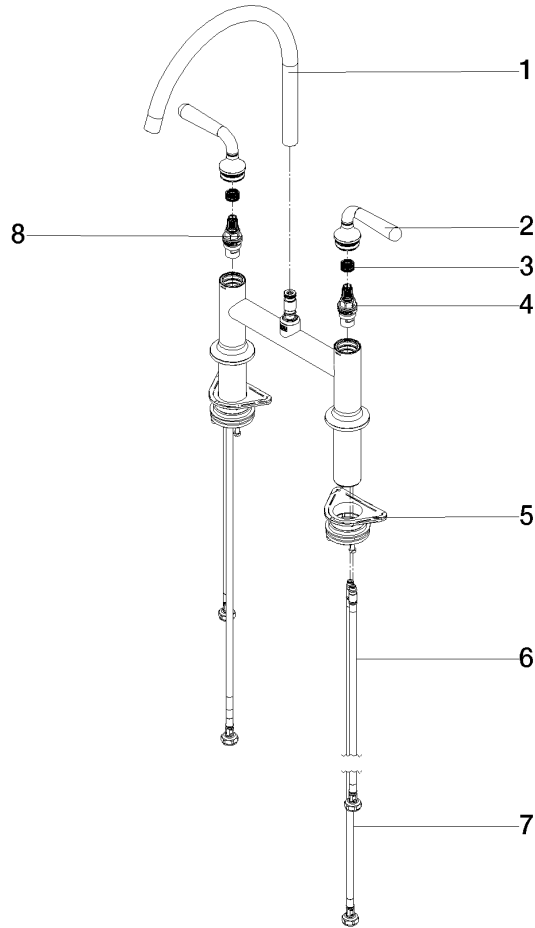

**VAIA Two-hole bridge mixer for rinsing/Profi spray - Brushed Champagne (22kt Gold)**

VAIA

19 815 809

- 241mm projection
- pivotable spout 360°
- air-enriched flow
- max. flow 7 l/min at 3 bar flow pressure
- lead-free
- This product can help a building meet the requirements of Green Building Rating Systems, e.g. LEED®, BREEAM®, DGNB

**Recommended miscellaneous**

**VAIA Dispenser with rosette - Brushed Champagne (22kt Gold)** 82 434 809-46

**VAIA Two-hole bridge mixer for rinsing/Profi spray - Brushed Champagne (22kt Gold)**

VAIA

19 815 809  
mm [inches]  
1:5

**Flow rate chart**

**Certificates**

LGA\_38632.

19 815 809  
Parts for other  
finishes can be found  
here: Chrome

### Spare parts list

No.	Item Number	Name	Quantity used	Delivery time
1	90 28 22 396 00-46	spout	1	-
Spare part can no longer be ordered, please order the replacement item				
2	90 20 80 057 00-46	handle	2	-
Spare part can no longer be ordered, please order the replacement item				
3	90 12 12 232 00 90	fixing cap	2	2
4	90 90 03 130 00 90	top	1	2
5	04 30 11 040 00 90	fixing set	2	2
6	04 30 04 100 00 90	hose	2	2
7	04 30 04 101 00 90	hose	2	2
8	90 90 03 131 00 90	top	1	2