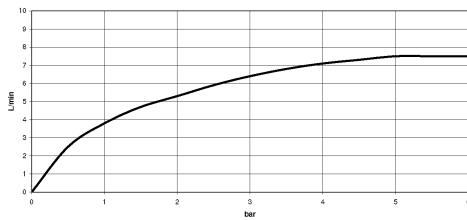

Certificates

LGA_38632.