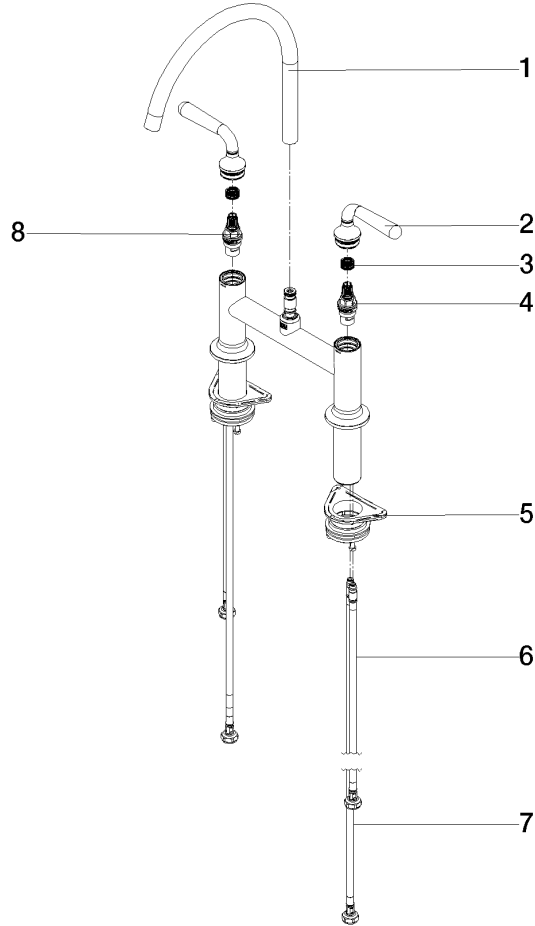

19 815 809

- 241mm projection
- pivotable spout 360°
- air-enriched flow
- max. flow 7 l/min at 3 bar flow pressure
- lead-free
- This product can help a building meet the requirements of Green Building Rating Systems, e.g. LEED®, BREEAM®, DGNB

Recommended miscellaneous

VAIA Dispenser with rosette - Champagne (22kt Gold) 82 434 809-47

19 815 809

mm [inches]
1:5

Flow rate chart

Certificates

LGA_38632.

19 815 809

Parts for other finishes can be found here: [Chrome](#)

Spare parts list

No.	Item Number	Name	Quantity used	Delivery time
1	90 28 22 396 00-47	spout	1	-
Spare part can no longer be ordered, please order the replacement item				
2	90 20 80 057 00-47	handle	2	-
Spare part can no longer be ordered, please order the replacement item				
3	90 12 12 232 00 90	fixing cap	2	2
4	90 90 03 130 00 90	top	1	2
5	04 30 11 040 00 90	fixing set	2	2
6	04 30 04 100 00 90	hose	2	2
7	04 30 04 101 00 90	hose	2	2
8	90 90 03 131 00 90	top	1	2