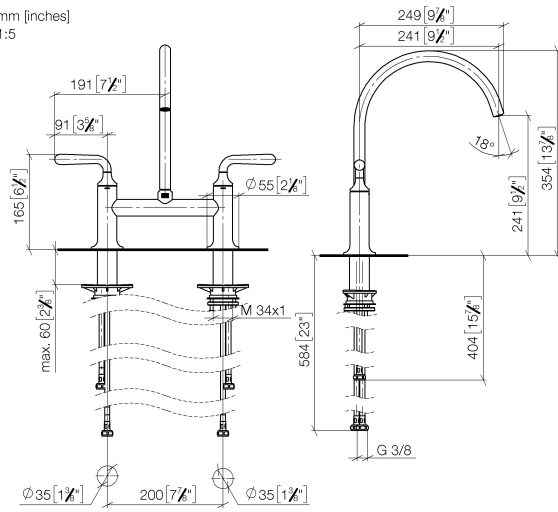

19 815 809

- 241mm projection
- pivotable spout 360°
- air-enriched flow
- max. flow 7 l/min at 3 bar flow pressure
- lead-free
- This product can help a building meet the requirements of Green Building Rating Systems, e.g. LEED®, BREEAM®, DGNB

Recommended miscellaneous

VAIA Dispenser with rosette - Champagne (22kt Gold) 82 434 809-47

19 815 809

mm [inches]
1:5

Flow rate chart

Certificates

LGA_38632.

19 815 809

Parts for other finishes can be found here: [Chrome](#)

Spare parts list

No.	Item Number	Name	Quantity used	Delivery time
1	90 28 22 396 00-47	spout	1	-
Spare part can no longer be ordered, please order the replacement item				
2	90 20 80 057 00-47	handle	2	-
Spare part can no longer be ordered, please order the replacement item				
3	90 12 12 232 00 90	fixing cap	2	2
4	90 90 03 130 00 90	top	1	2
5	04 30 11 040 00 90	fixing set	2	2
6	04 30 04 100 00 90	hose	2	2
7	04 30 04 101 00 90	hose	2	2
8	90 90 03 131 00 90	top	1	2