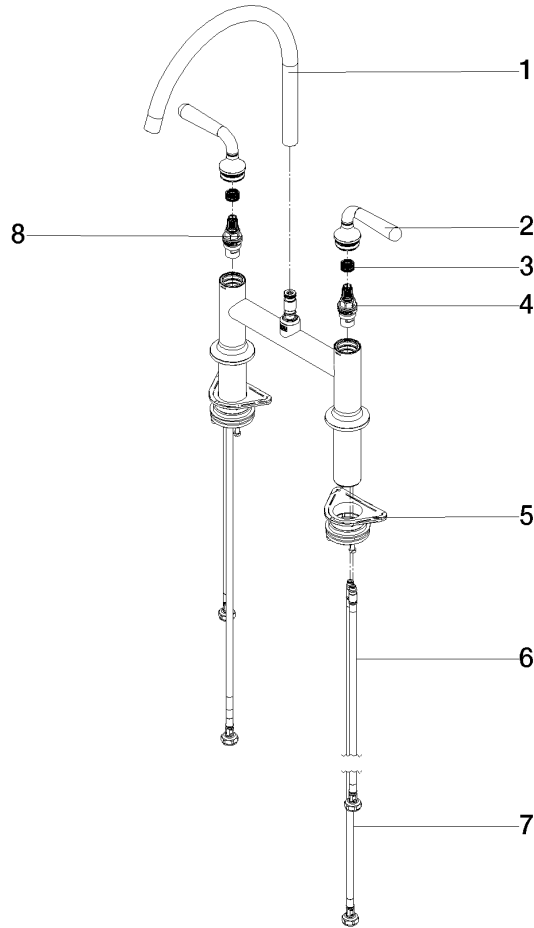

19 815 809

- 241mm projection
- pivotable spout 360°
- air-enriched flow
- max. flow 7 l/min at 3 bar flow pressure
- lead-free
- This product can help a building meet the requirements of Green Building Rating Systems, e.g. LEED®, BREEAM®, DGNB

Recommended miscellaneous

**VAIA Dispenser with rosette -** 82 434 809-99  
**Brushed Dark Platinum**

19 815 809

mm [inches]  
1:5

Flow rate chart

Certificates

LGA\_38632.

19 815 809

### Spare parts list

No.	Item Number	Name	Quantity used	Delivery time
1	90 28 22 396 00-99	spout	1	-
Spare part can no longer be ordered, please order the replacement item				
2	90 20 80 057 00-99	handle	2	-
Spare part can no longer be ordered, please order the replacement item				
3	90 12 12 232 00 90	fixing cap	2	2
4	90 90 03 130 00 90	top	1	2
5	04 30 11 040 00 90	fixing set	2	2
6	04 30 04 100 00 90	hose	2	2
7	04 30 04 101 00 90	hose	2	2
8	90 90 03 131 00 90	top	1	2