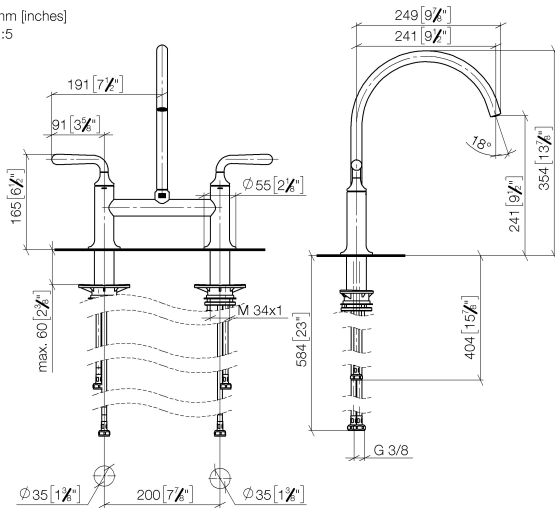

19 815 809

- 241mm projection
- pivotable spout 360°
- air-enriched flow
- max. flow 7 l/min at 3 bar flow pressure
- lead-free
- This product can help a building meet the requirements of Green Building Rating Systems, e.g. LEED®, BREEAM®, DGNB

Recommended miscellaneous

**VAIA Dispenser with rosette -** 82 434 809-99  
**Brushed Dark Platinum**

19 815 809

mm [inches]  
1:5

Flow rate chart

Certificates

LGA\_38632.

19 815 809

### Spare parts list

No.	Item Number	Name	Quantity used	Delivery time
1	90 28 22 396 00-99	spout	1	-
Spare part can no longer be ordered, please order the replacement item				
2	90 20 80 057 00-99	handle	2	-
Spare part can no longer be ordered, please order the replacement item				
3	90 12 12 232 00 90	fixing cap	2	2
4	90 90 03 130 00 90	top	1	2
5	04 30 11 040 00 90	fixing set	2	2
6	04 30 04 100 00 90	hose	2	2
7	04 30 04 101 00 90	hose	2	2
8	90 90 03 131 00 90	top	1	2