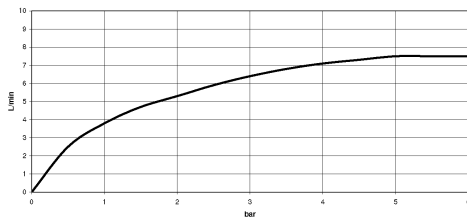

Recommended miscellaneous

**VAIA Dispenser with rosette -** 82 434 809-99  
**Brushed Dark Platinum**

19 815 809

mm [inches]  
1:5

Flow rate chart

Certificates

LGA\_38632.

19 815 809