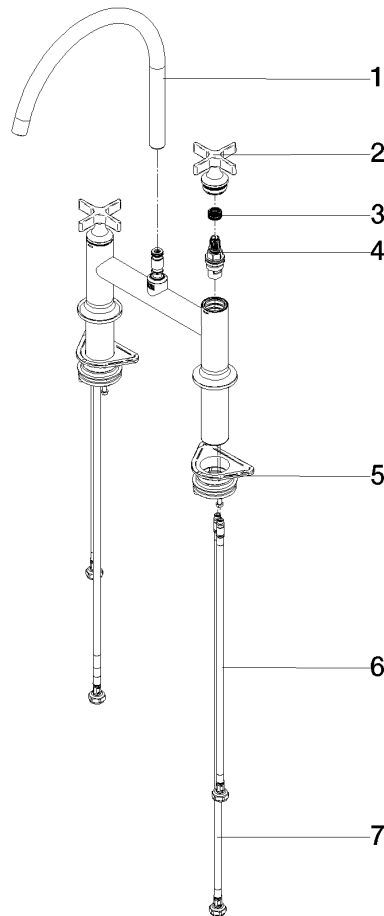

19 825 809

- 241mm projection
- pivotable spout 360°
- air-enriched flow
- max. flow 7 l/min at 3 bar flow pressure
- lead-free
- This product can help a building meet the requirements of Green Building Rating Systems, e.g. LEED®, BREEAM®, DGNB

	Durabron (23kt Gold)	19 825 809-09
	Chrome	19 825 809-00
	Brushed Platinum	19 825 809-06
	Platinum	19 825 809-08
	Dark Chrome	19 825 809-19
	Brushed Durabron (23kt Gold)	19 825 809-28
	Matte Black	19 825 809-33
	Brushed Champagne (22kt Gold)	19 825 809-46
	Champagne (22kt Gold)	19 825 809-47
	Brushed Chrome	19 825 809-93
	Brushed Dark Platinum	19 825 809-99

**Recommended miscellaneous**

**VAIA Dispenser with rosette - Durabron (23kt Gold)** 82 434 809-09

19 825 809

Parts for other finishes can be found here: [Chrome](#)

### Spare parts list

No.	Item Number	Name	Quantity used	Delivery time
1	90 28 22 396 00-09	spout	1	-
Spare part can no longer be ordered, please order the replacement item				
2	90 20 80 036 00-09	handle	2	-
Spare part can no longer be ordered, please order the replacement item				
3	90 12 12 232 00 90	fixing cap	2	2
4	90 90 03 131 00 90	top	2	2
5	04 30 11 040 00 90	fixing set	2	2
6	04 30 04 100 00 90	hose	2	2
7	04 30 04 101 00 90	hose	2	2