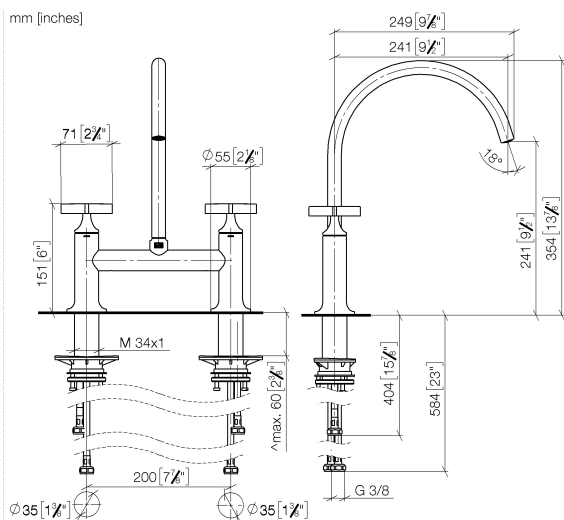

19 825 809

- 241mm projection
- pivotable spout 360°
- air-enriched flow
- max. flow 7 l/min at 3 bar flow pressure
- lead-free
- This product can help a building meet the requirements of Green Building Rating Systems, e.g. LEED®, BREEAM®, DGNB

Recommended miscellaneous

VAIA Dispenser with rosette - Dark Chrome 82 434 809-19

19 825 809

Flow rate chart

Certificates

LGA_38632.

19 825 809

Parts for other finishes can be found here: [Chrome](#)

Spare parts list

No.	Item Number	Name	Quantity used	Delivery time
1	90 28 22 396 00-19	spout	1	-
Spare part can no longer be ordered, please order the replacement item				
2	90 20 80 036 00-19	handle	2	-
Spare part can no longer be ordered, please order the replacement item				
3	90 12 12 232 00 90	fixing cap	2	2
4	90 90 03 131 00 90	top	2	2
5	04 30 11 040 00 90	fixing set	2	2
6	04 30 04 100 00 90	hose	2	2
7	04 30 04 101 00 90	hose	2	2