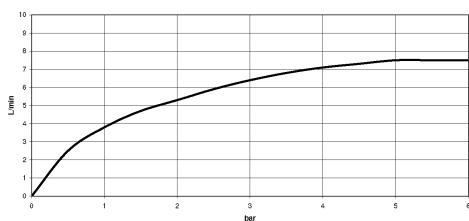

Certificates

LGA_38632.