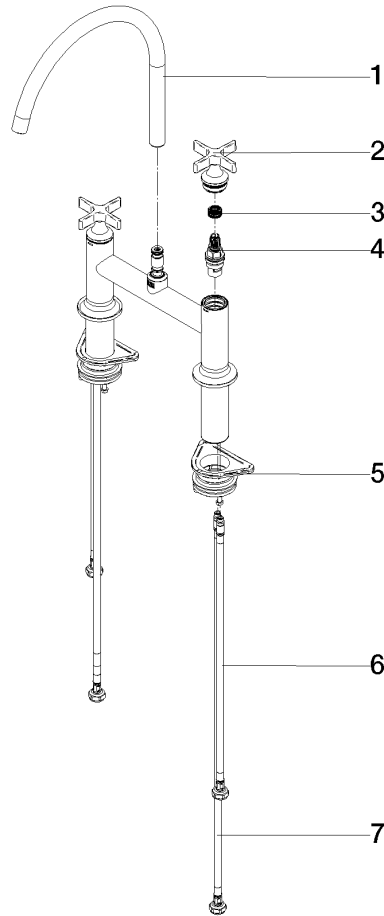

19 825 809

- 241mm projection
- pivotable spout 360°
- air-enriched flow
- max. flow 7 l/min at 3 bar flow pressure
- lead-free
- This product can help a building meet the requirements of Green Building Rating Systems, e.g. LEED®, BREEAM®, DGNB

	Dark Chrome	19 825 809-19
	Chrome	19 825 809-00
	Brushed Platinum	19 825 809-06
	Platinum	19 825 809-08
	Durabronze (23kt Gold)	19 825 809-09
	Brushed Durabronze (23kt Gold)	19 825 809-28
	Matte Black	19 825 809-33
	Brushed Champagne (22kt Gold)	19 825 809-46
	Champagne (22kt Gold)	19 825 809-47
	Brushed Chrome	19 825 809-93
	Brushed Dark Platinum	19 825 809-99

Recommended miscellaneous

VAIA Dispenser with rosette - Dark Chrome 82 434 809-19

19 825 809

Flow rate chart

Certificates

LGA_38632.

19 825 809

Parts for other finishes can be found here: [Chrome](#)

Spare parts list

No.	Item Number	Name	Quantity used	Delivery time
1	90 28 22 396 00-19	spout	1	-
Spare part can no longer be ordered, please order the replacement item				
2	90 20 80 036 00-19	handle	2	-
Spare part can no longer be ordered, please order the replacement item				
3	90 12 12 232 00 90	fixing cap	2	2
4	90 90 03 131 00 90	top	2	2
5	04 30 11 040 00 90	fixing set	2	2
6	04 30 04 100 00 90	hose	2	2
7	04 30 04 101 00 90	hose	2	2