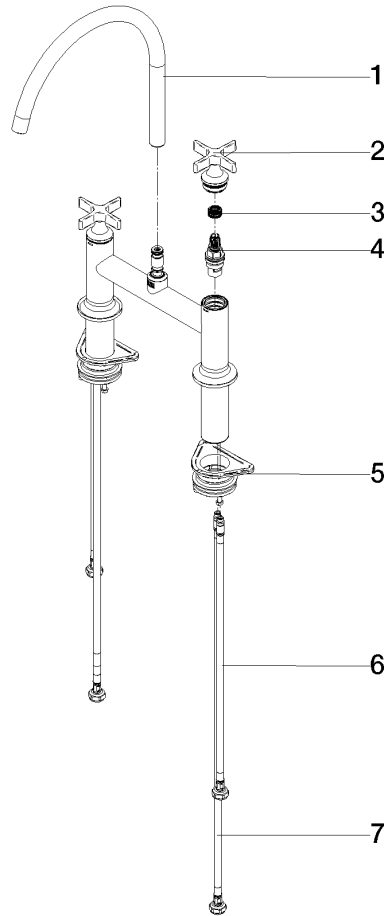

VAIA Two-hole bridge mixer for rinsing/Profi spray - Brushed Champagne (22kt Gold)

VAIA

19 825 809

- 241mm projection
- pivotable spout 360°
- air-enriched flow
- max. flow 7 l/min at 3 bar flow pressure
- lead-free
- This product can help a building meet the requirements of Green Building Rating Systems, e.g. LEED®, BREEAM®, DGNB

	Brushed Champagne (22kt Gold)	19 825 809-46
	Chrome	19 825 809-00
	Brushed Platinum	19 825 809-06
	Platinum	19 825 809-08
	Durabrand (23kt Gold)	19 825 809-09
	Dark Chrome	19 825 809-19
	Brushed Durabrand (23kt Gold)	19 825 809-28
	Matte Black	19 825 809-33
	Champagne (22kt Gold)	19 825 809-47
	Brushed Chrome	19 825 809-93
	Brushed Dark Platinum	19 825 809-99

Recommended miscellaneous

VAIA Dispenser with rosette - Brushed Champagne (22kt Gold) 82 434 809-46

19 825 809
mm [inches]

Flow rate chart

Certificates

LGA_38632.

19 825 809
Parts for other
finishes can be found
here: Chrome

Spare parts list

No.	Item Number	Name	Quantity used	Delivery time
1	90 28 22 396 00-46	spout	1	-
Spare part can no longer be ordered, please order the replacement item				
2	90 20 80 036 00-46	handle	2	-
Spare part can no longer be ordered, please order the replacement item				
3	90 12 12 232 00 90	fixing cap	2	2
4	90 90 03 131 00 90	top	2	2
5	04 30 11 040 00 90	fixing set	2	2
6	04 30 04 100 00 90	hose	2	2
7	04 30 04 101 00 90	hose	2	2