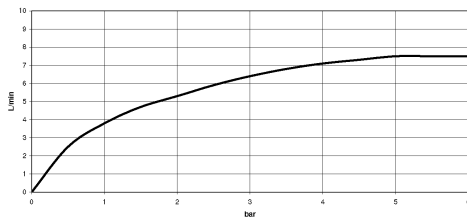

Recommended miscellaneous

VAIA Dispenser with rosette - Brushed Champagne (22kt Gold) 82 434 809-46

19 825 809
mm [inches]

Flow rate chart

Certificates

LGA_38632.

19 825 809
Parts for other
finishes can be found
here: Chrome