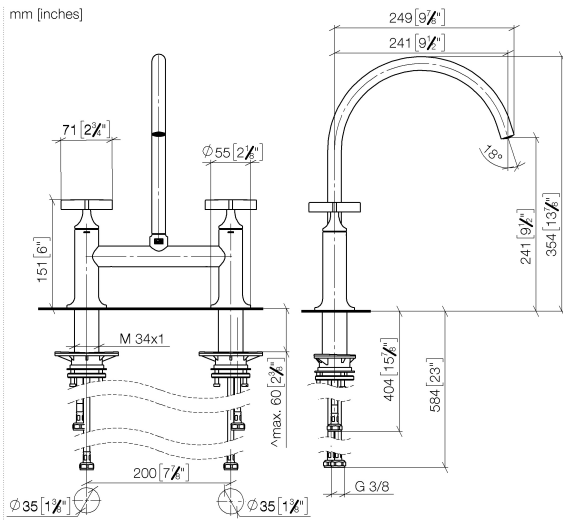

19 825 809

- 241mm projection
- pivotable spout 360°
- air-enriched flow
- max. flow 7 l/min at 3 bar flow pressure
- lead-free
- This product can help a building meet the requirements of Green Building Rating Systems, e.g. LEED®, BREEAM®, DGNB

**Recommended miscellaneous**

**VAIA Dispenser with rosette - Champagne (22kt Gold)** 82 434 809-47

19 825 809

Flow rate chart

Certificates

LGA\_38632.

19 825 809

Parts for other finishes can be found here: [Chrome](#)

### Spare parts list

No.	Item Number	Name	Quantity used	Delivery time
1	90 28 22 396 00-47	spout	1	-
Spare part can no longer be ordered, please order the replacement item				
2	90 20 80 036 00-47	handle	2	-
Spare part can no longer be ordered, please order the replacement item				
3	90 12 12 232 00 90	fixing cap	2	2
4	90 90 03 131 00 90	top	2	2
5	04 30 11 040 00 90	fixing set	2	2
6	04 30 04 100 00 90	hose	2	2
7	04 30 04 101 00 90	hose	2	2