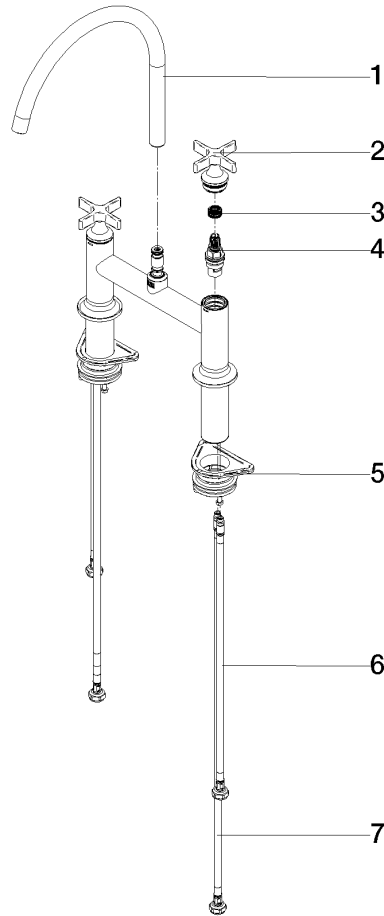

19 825 809

- 241mm projection
- pivotable spout 360°
- air-enriched flow
- max. flow 7 l/min at 3 bar flow pressure
- lead-free
- This product can help a building meet the requirements of Green Building Rating Systems, e.g. LEED®, BREEAM®, DGNB

	Champagne (22kt Gold)	19 825 809-47
	Chrome	19 825 809-00
	Brushed Platinum	19 825 809-06
	Platinum	19 825 809-08
	Durabronze (23kt Gold)	19 825 809-09
	Dark Chrome	19 825 809-19
	Brushed Durabronze (23kt Gold)	19 825 809-28
	Matte Black	19 825 809-33
	Brushed Champagne (22kt Gold)	19 825 809-46
	Brushed Chrome	19 825 809-93
	Brushed Dark Platinum	19 825 809-99

**Recommended miscellaneous**

**VAIA Dispenser with rosette - Champagne (22kt Gold)** 82 434 809-47

19 825 809

Flow rate chart

Certificates

LGA\_38632.

19 825 809

Parts for other finishes can be found here: [Chrome](#)

### Spare parts list

No.	Item Number	Name	Quantity used	Delivery time
1	90 28 22 396 00-47	spout	1	-
Spare part can no longer be ordered, please order the replacement item				
2	90 20 80 036 00-47	handle	2	-
Spare part can no longer be ordered, please order the replacement item				
3	90 12 12 232 00 90	fixing cap	2	2
4	90 90 03 131 00 90	top	2	2
5	04 30 11 040 00 90	fixing set	2	2
6	04 30 04 100 00 90	hose	2	2
7	04 30 04 101 00 90	hose	2	2