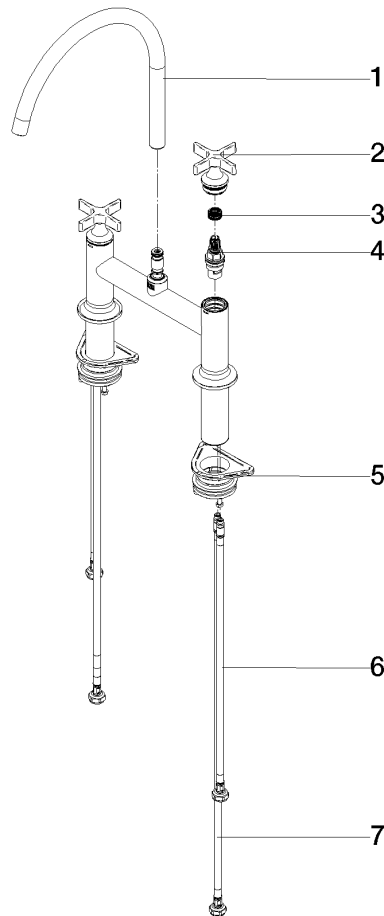

19 825 809

- 241mm projection
- pivotable spout 360°
- air-enriched flow
- max. flow 7 l/min at 3 bar flow pressure
- lead-free
- This product can help a building meet the requirements of Green Building Rating Systems, e.g. LEED®, BREEAM®, DGNB

	Brushed Dark Platinum	19 825 809-99
	Chrome	19 825 809-00
	Brushed Platinum	19 825 809-06
	Platinum	19 825 809-08
	Durabronze (23kt Gold)	19 825 809-09
	Dark Chrome	19 825 809-19
	Brushed Durabronze (23kt Gold)	19 825 809-28
	Matte Black	19 825 809-33
	Brushed Champagne (22kt Gold)	19 825 809-46
	Champagne (22kt Gold)	19 825 809-47
	Brushed Chrome	19 825 809-93

Recommended miscellaneous

VAIA Dispenser with rosette - 82 434 809-99
Brushed Dark Platinum

19 825 809

Flow rate chart

Certificates

LGA_38632.

19 825 809

Parts for other finishes can be found here: [Chrome](#)

Spare parts list

No.	Item Number	Name	Quantity used	Delivery time
1	90 28 22 396 00-99	spout	1	-
Spare part can no longer be ordered, please order the replacement item				
2	90 20 80 036 00-99	handle	2	-
Spare part can no longer be ordered, please order the replacement item				
3	90 12 12 232 00 90	fixing cap	2	2
4	90 90 03 131 00 90	top	2	2
5	04 30 11 040 00 90	fixing set	2	2
6	04 30 04 100 00 90	hose	2	2
7	04 30 04 101 00 90	hose	2	2