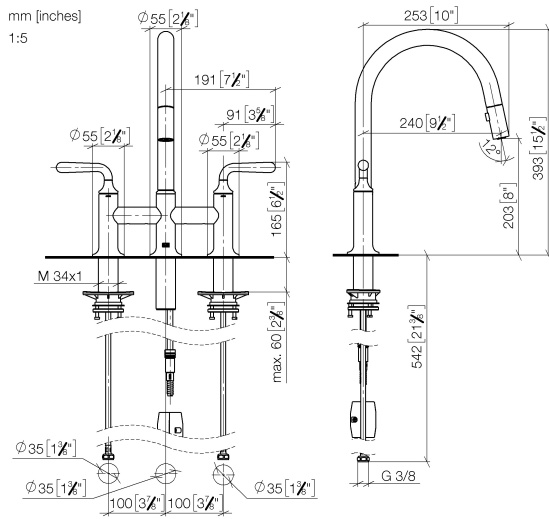

19 870 809

- 240mm projection
- pivotable spout 360°
- Optional swivel limiter available with swivel limiter set 12 823 970 90
- air-enriched flow and spray flow
- 1800 mm metal shower hose
- sprayface with anti-scaling system
- max. flow 8 l/min at 3 bar flow pressure
- lead-free
- This product can help a building meet the requirements of Green Building Rating Systems, e.g. LEED®, BREEAM®, DGNB

Recommended miscellaneous

Swivel limitation set -

12 823 970 90

Recommended miscellaneous

VAIA Dispenser with rosette -  
Brushed Platinum

82 434 809-06

19 870 809

Flow rate chart

### Spare parts list

No.	Item Number	Name	Quantity used	Delivery time
1	90 28 22 397 00-06	spout	1	10
2	90 20 80 057 00-06	handle	2	-
Spare part can no longer be ordered, please order the replacement item				
3	90 12 12 232 00 90	fixing cap	2	2
4	90 90 03 130 00 90	top	1	2
5	04 30 11 040 00 90	fixing set	2	2
6	04 30 04 100 00 90	hose	2	2
7	04 21 50 010 00 90	accessories	1	2
8	04 30 02 120 00-85	hose	1	30
9	90 24 03 253 00 90	adaptor	1	2
10	04 28 20 067 00 90	pipe	1	2
11	90 90 03 131 00 90	top	1	2
12	90 18 40 317 00-06	shower	1	10