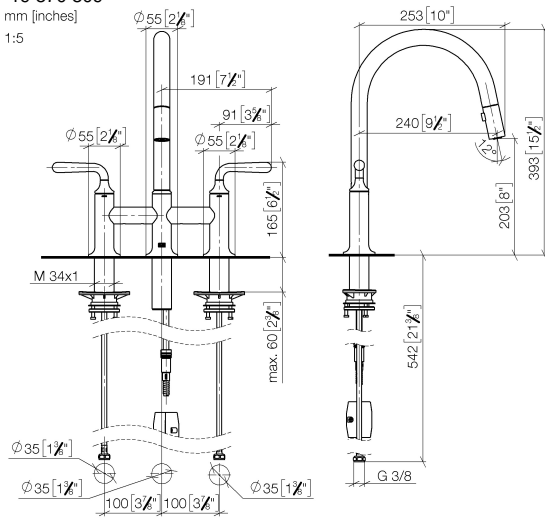

VAIA Three-hole bridge mixer Pull-down with spray function - Durabronss (23kt Gold)

VAIA

19 870 809

- 240mm projection
- pivotable spout 360°
- Optional swivel limiter available with swivel limiter set 12 823 970 90
- air-enriched flow and spray flow
- 1800 mm metal shower hose
- sprayface with anti-scaling system
- max. flow 8 l/min at 3 bar flow pressure
- lead-free
- This product can help a building meet the requirements of Green Building Rating Systems, e.g. LEED®, BREEAM®, DGNB

Recommended miscellaneous

Swivel limitation set -

12 823 970 90

Recommended miscellaneous

VAIA Dispenser with rosette - Durabronss (23kt Gold)

82 434 809-09

19 870 809

mm [inches]

1:5

Flow rate chart

Certificates

LGA_38633.

Belgaqua_24-005-
27_3.

19 870 809

Spare parts list

No.	Item Number	Name	Quantity used	Delivery time
1	90 28 22 397 00-09	spout	1	40
2	90 20 80 057 00-09	handle	2	-
Spare part can no longer be ordered, please order the replacement item				
3	90 12 12 232 00 90	fixing cap	2	2
4	90 90 03 130 00 90	top	1	2
5	04 30 11 040 00 90	fixing set	2	2
6	04 30 04 100 00 90	hose	2	2
7	04 21 50 010 00 90	accessories	1	2
8	04 30 02 120 00-85	hose	1	30
9	90 24 03 253 00 90	adaptor	1	2
10	04 28 20 067 00 90	pipe	1	2
11	90 90 03 131 00 90	top	1	2
12	90 18 40 317 00-09	shower	1	40