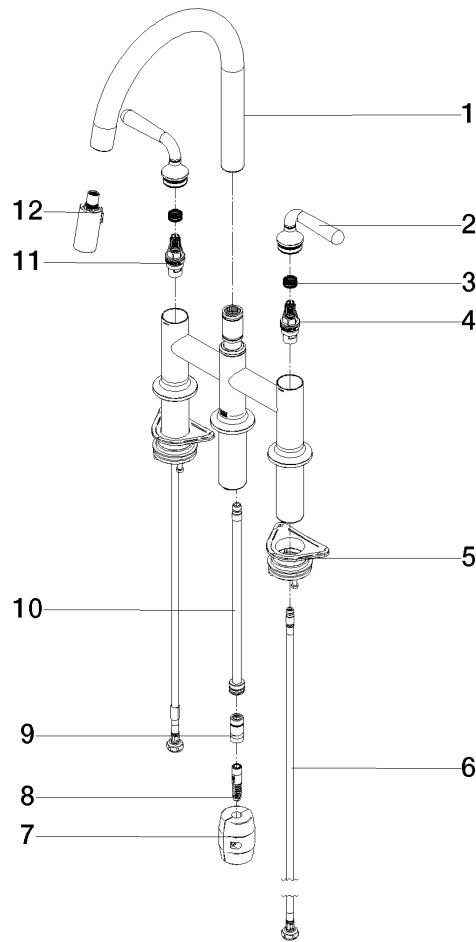

VAIA Three-hole bridge mixer Pull-down with spray function - Brushed Durabron (23kt Gold)

VAIA

19 870 809

- 240mm projection
- pivotable spout 360°
- Optional swivel limiter available with swivel limiter set 12 823 970 90
- air-enriched flow and spray flow
- 1800 mm metal shower hose
- sprayface with anti-scaling system
- max. flow 8 l/min at 3 bar flow pressure
- lead-free
- This product can help a building meet the requirements of Green Building Rating Systems, e.g. LEED®, BREEAM®, DGNB

Recommended miscellaneous

Swivel limitation set -

12 823 970 90

Recommended miscellaneous

**VAIA Dispenser with rosette -
Brushed Durabron (23kt Gold)**

82 434 809-28

VAIA Three-hole bridge mixer Pull-down with spray function - Brushed Durabronz (23kt Gold)

VAIA

19 870 809

mm [inches]

1:5

Flow rate chart

Certificates

LGA_38633.

Belgaqua_24-005-
27_3.

19 870 809

Spare parts list

No.	Item Number	Name	Quantity used	Delivery time
1	90 28 22 397 00-28	spout	1	20
2	90 20 80 057 00-28	handle	2	-
Spare part can no longer be ordered, please order the replacement item				
3	90 12 12 232 00 90	fixing cap	2	2
4	90 90 03 130 00 90	top	1	2
5	04 30 11 040 00 90	fixing set	2	2
6	04 30 04 100 00 90	hose	2	2
7	04 21 50 010 00 90	accessories	1	2
8	04 30 02 120 00-85	hose	1	30
9	90 24 03 253 00 90	adaptor	1	2
10	04 28 20 067 00 90	pipe	1	2
11	90 90 03 131 00 90	top	1	2
12	90 18 40 317 00-28	shower	1	20