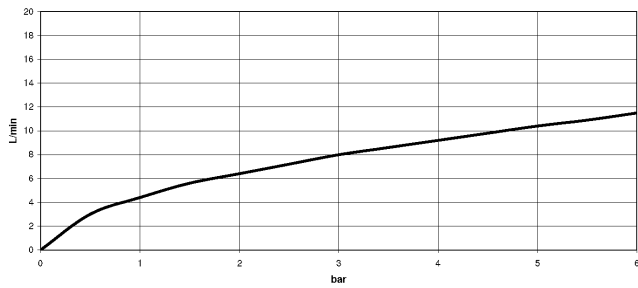

VAIA

19 870 809

mm [inches]

1:5

Flow rate chart

Certificates

LGA_38633.

Belgaqua_24-005-
27_3.