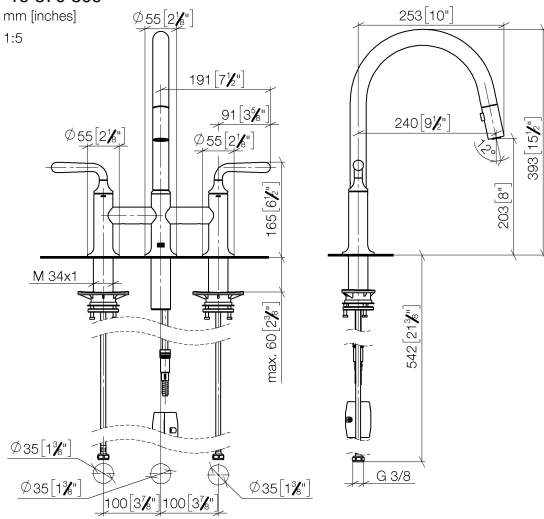

VAIA Three-hole bridge mixer Pull-down with spray function - Brushed Durabron (23kt Gold)

VAIA

19 870 809

- 240mm projection
- pivotable spout 360°
- Optional swivel limiter available with swivel limiter set 12 823 970 90
- air-enriched flow and spray flow
- 1800 mm metal shower hose
- sprayface with anti-scaling system
- max. flow 8 l/min at 3 bar flow pressure
- lead-free
- This product can help a building meet the requirements of Green Building Rating Systems, e.g. LEED®, BREEAM®, DGNB

Recommended miscellaneous

Swivel limitation set -

12 823 970 90

Recommended miscellaneous

**VAIA Dispenser with rosette -
Brushed Durabron (23kt Gold)**

82 434 809-28

VAIA Three-hole bridge mixer Pull-down with spray function - Brushed Durabronz (23kt Gold)

VAIA

19 870 809

mm [inches]

1:5

Flow rate chart

Certificates

LGA_38633.

Belgaqua_24-005-
27_3.

19 870 809

Spare parts list

No.	Item Number	Name	Quantity used	Delivery time
1	90 28 22 397 00-28	spout	1	20
2	90 20 80 057 00-28	handle	2	-
Spare part can no longer be ordered, please order the replacement item				
3	90 12 12 232 00 90	fixing cap	2	2
4	90 90 03 130 00 90	top	1	2
5	04 30 11 040 00 90	fixing set	2	2
6	04 30 04 100 00 90	hose	2	2
7	04 21 50 010 00 90	accessories	1	2
8	04 30 02 120 00-85	hose	1	30
9	90 24 03 253 00 90	adaptor	1	2
10	04 28 20 067 00 90	pipe	1	2
11	90 90 03 131 00 90	top	1	2
12	90 18 40 317 00-28	shower	1	20