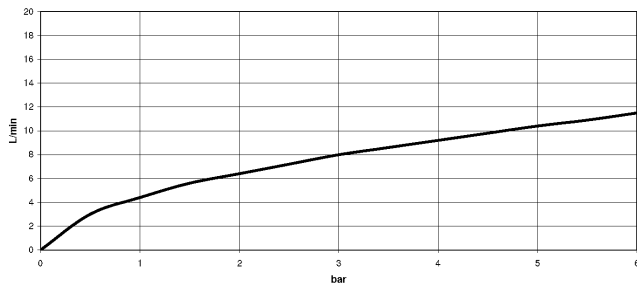

19 870 809

- 240mm projection
- pivotable spout 360°
- Optional swivel limiter available with swivel limiter set 12 823 970 90
- air-enriched flow and spray flow
- 1800 mm metal shower hose
- sprayface with anti-scaling system
- max. flow 8 l/min at 3 bar flow pressure
- lead-free
- This product can help a building meet the requirements of Green Building Rating Systems, e.g. LEED®, BREEAM®, DGNB

Recommended miscellaneous

Swivel limitation set -

12 823 970 90

Recommended miscellaneous

VAIA Dispenser with rosette -
Matte Black

82 434 809-33

19 870 809

Flow rate chart