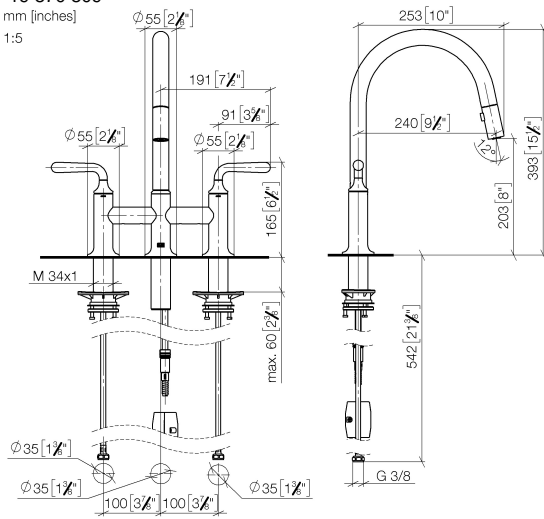

**VAIA Three-hole bridge mixer Pull-down with spray function - Brushed Champagne (22kt Gold)**

VAIA

19 870 809

- 240mm projection
- pivotable spout 360°
- Optional swivel limiter available with swivel limiter set 12 823 970 90
- air-enriched flow and spray flow
- 1800 mm metal shower hose
- sprayface with anti-scaling system
- max. flow 8 l/min at 3 bar flow pressure
- lead-free
- This product can help a building meet the requirements of Green Building Rating Systems, e.g. LEED®, BREEAM®, DGNB

**Recommended miscellaneous**

**Swivel limitation set -**

12 823 970 90

**Recommended miscellaneous**

**VAIA Dispenser with rosette -  
Brushed Champagne (22kt Gold)**

82 434 809-46

**VAIA Three-hole bridge mixer Pull-down with spray function - Brushed Champagne (22kt Gold)**

VAIA

19 870 809

mm [inches]

1:5

**Flow rate chart**

**Certificates**

LGA\_38633.

Belgaqua\_24-005-27\_3.

19 870 809

**Spare parts list**

No.	Item Number	Name	Quantity used	Delivery time
1	90 28 22 397 00-46	spout	1	30
2	90 20 80 057 00-46	handle	2	-
Spare part can no longer be ordered, please order the replacement item				
3	90 12 12 232 00 90	fixing cap	2	2
4	90 90 03 130 00 90	top	1	2
5	04 30 11 040 00 90	fixing set	2	2
6	04 30 04 100 00 90	hose	2	2
7	04 21 50 010 00 90	accessories	1	2
8	04 30 02 120 00-85	hose	1	30
9	90 24 03 253 00 90	adaptor	1	2
10	04 28 20 067 00 90	pipe	1	2
11	90 90 03 131 00 90	top	1	2
12	90 18 40 317 00-46	shower	1	30