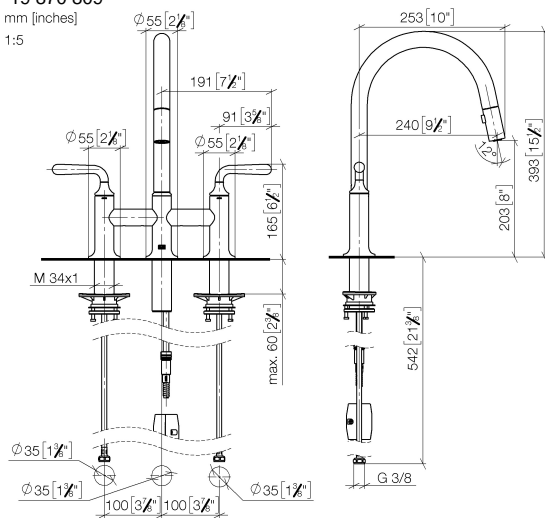

VAIA Three-hole bridge mixer Pull-down with spray function - Champagne (22kt Gold)

VAIA

19 870 809

- 240mm projection
- pivotable spout 360°
- Optional swivel limiter available with swivel limiter set 12 823 970 90
- air-enriched flow and spray flow
- 1800 mm metal shower hose
- sprayface with anti-scaling system
- max. flow 8 l/min at 3 bar flow pressure
- lead-free
- This product can help a building meet the requirements of Green Building Rating Systems, e.g. LEED®, BREEAM®, DGNB

Recommended miscellaneous

Swivel limitation set -

12 823 970 90

Recommended miscellaneous

VAIA Dispenser with rosette - Champagne (22kt Gold)

82 434 809-47

19 870 809

mm [inches]

1:5

Flow rate chart

Certificates

LGA_38633.

Belgaqua_24-005-
27_3.

19 870 809

Spare parts list

No.	Item Number	Name	Quantity used	Delivery time
1	90 28 22 397 00-47	spout	1	30
2	90 20 80 057 00-47	handle	2	-
Spare part can no longer be ordered, please order the replacement item				
3	90 12 12 232 00 90	fixing cap	2	2
4	90 90 03 130 00 90	top	1	2
5	04 30 11 040 00 90	fixing set	2	2
6	04 30 04 100 00 90	hose	2	2
7	04 21 50 010 00 90	accessories	1	2
8	04 30 02 120 00-85	hose	1	30
9	90 24 03 253 00 90	adaptor	1	2
10	04 28 20 067 00 90	pipe	1	2
11	90 90 03 131 00 90	top	1	2
12	90 18 40 317 00-47	shower	1	30