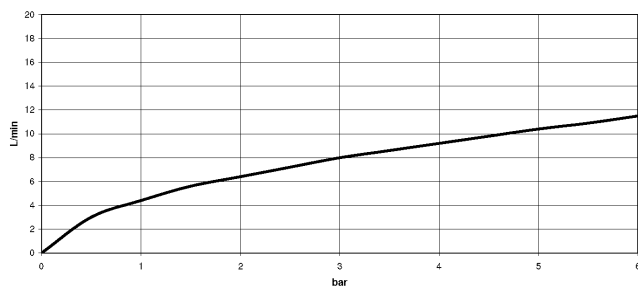

Flow rate chart

Certificates

LGA_38633.

Belgaqua_24-005-
27_3.