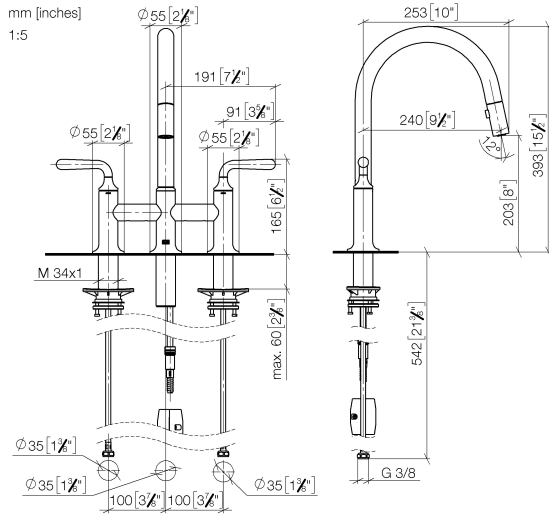

19 870 809

- 240mm projection
- pivotable spout 360°
- Optional swivel limiter available with swivel limiter set 12 823 970 90
- air-enriched flow and spray flow
- 1800 mm metal shower hose
- sprayface with anti-scaling system
- max. flow 8 l/min at 3 bar flow pressure
- lead-free
- This product can help a building meet the requirements of Green Building Rating Systems, e.g. LEED®, BREEAM®, DGNB

Recommended miscellaneous

Swivel limitation set -

12 823 970 90

Recommended miscellaneous

VAIA Dispenser with rosette -
Brushed Chrome

82 434 809-93

19 870 809

Flow rate chart

Certificates

LGA_38633.

Belgaqua_24-005-27_3.

19 870 809

Spare parts list

No.	Item Number	Name	Quantity used	Delivery time
1	90 28 22 397 00-93	spout	1	20
2	90 20 80 057 00-93	handle	2	-
Spare part can no longer be ordered, please order the replacement item				
3	90 12 12 232 00 90	fixing cap	2	2
4	90 90 03 130 00 90	top	1	2
5	04 30 11 040 00 90	fixing set	2	2
6	04 30 04 100 00 90	hose	2	2
7	04 21 50 010 00 90	accessories	1	2
8	04 30 02 120 00-85	hose	1	30
9	90 24 03 253 00 90	adaptor	1	2
10	04 28 20 067 00 90	pipe	1	2
11	90 90 03 131 00 90	top	1	2
12	90 18 40 317 00-93	shower	1	20