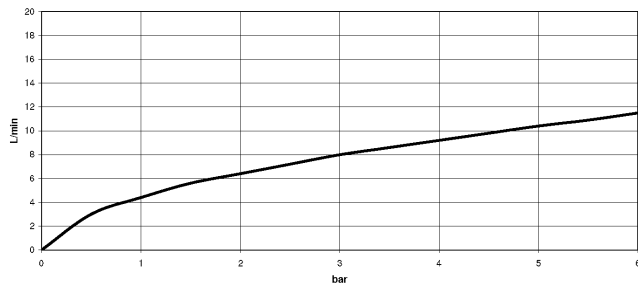

19 870 809

- 240mm projection
- pivotable spout 360°
- Optional swivel limiter available with swivel limiter set 12 823 970 90
- air-enriched flow and spray flow
- 1800 mm metal shower hose
- sprayface with anti-scaling system
- max. flow 8 l/min at 3 bar flow pressure
- lead-free
- This product can help a building meet the requirements of Green Building Rating Systems, e.g. LEED®, BREEAM®, DGNB

Recommended miscellaneous

Swivel limitation set -

12 823 970 90

Recommended miscellaneous

VAIA Dispenser with rosette -
Brushed Chrome

82 434 809-93

19 870 809

Flow rate chart