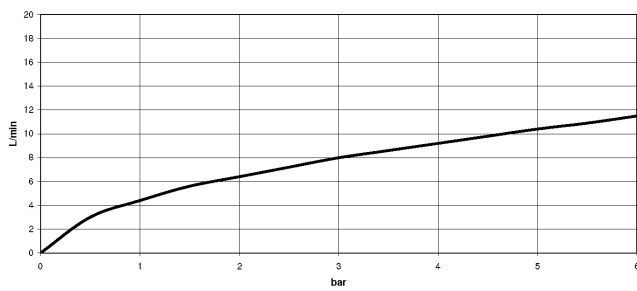

Flow rate chart

Certificates

LGA_38633.

Belgaqua_24-005-27_3.