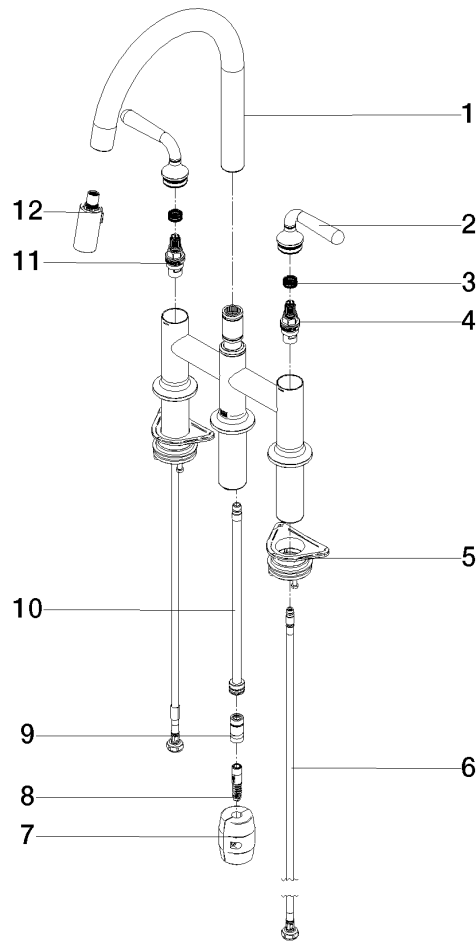

**VAIA Three-hole bridge mixer Pull-down with spray function - Brushed Dark Platinum**

VAIA

19 870 809

- 240mm projection
- pivotable spout 360°
- Optional swivel limiter available with swivel limiter set 12 823 970 90
- air-enriched flow and spray flow
- 1800 mm metal shower hose
- sprayface with anti-scaling system
- max. flow 8 l/min at 3 bar flow pressure
- lead-free
- This product can help a building meet the requirements of Green Building Rating Systems, e.g. LEED®, BREEAM®, DGNB

**Recommended miscellaneous**

**Swivel limitation set -**

12 823 970 90

**Recommended miscellaneous**

**VAIA Dispenser with rosette -  
Brushed Dark Platinum**

82 434 809-99

19 870 809

mm [inches]

1:5

Flow rate chart

Certificates

LGA\_38633.

Belgaqua\_24-005-27\_3.

19 870 809

### Spare parts list

No.	Item Number	Name	Quantity used	Delivery time
1	90 28 22 397 00-99	spout	1	30
2	90 20 80 057 00-99	handle	2	-
Spare part can no longer be ordered, please order the replacement item				
3	90 12 12 232 00 90	fixing cap	2	2
4	90 90 03 130 00 90	top	1	2
5	04 30 11 040 00 90	fixing set	2	2
6	04 30 04 100 00 90	hose	2	2
7	04 21 50 010 00 90	accessories	1	2
8	04 30 02 120 00-85	hose	1	30
9	90 24 03 253 00 90	adaptor	1	2
10	04 28 20 067 00 90	pipe	1	2
11	90 90 03 131 00 90	top	1	2
12	90 18 40 317 00-99	shower	1	30