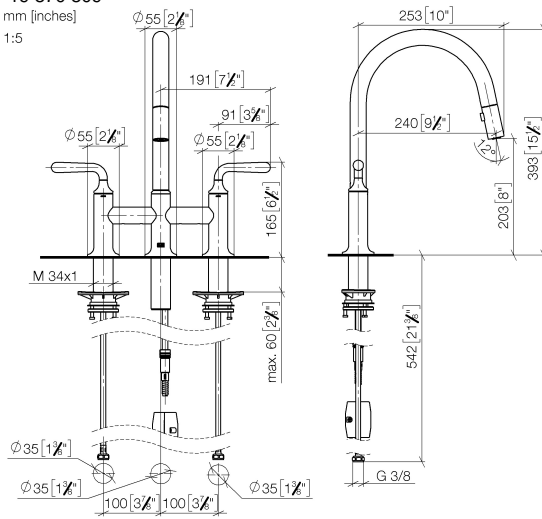

**VAIA Three-hole bridge mixer Pull-down with spray function - Brushed Dark Platinum**

VAIA

19 870 809

- 240mm projection
- pivotable spout 360°
- Optional swivel limiter available with swivel limiter set 12 823 970 90
- air-enriched flow and spray flow
- 1800 mm metal shower hose
- sprayface with anti-scaling system
- max. flow 8 l/min at 3 bar flow pressure
- lead-free
- This product can help a building meet the requirements of Green Building Rating Systems, e.g. LEED®, BREEAM®, DGNB

**Recommended miscellaneous**

**Swivel limitation set -**

12 823 970 90

**Recommended miscellaneous**

**VAIA Dispenser with rosette -  
Brushed Dark Platinum**

82 434 809-99

19 870 809

mm [inches]

1:5

Flow rate chart

Certificates

LGA\_38633.

Belgaqua\_24-005-27\_3.

19 870 809

### Spare parts list

No.	Item Number	Name	Quantity used	Delivery time
1	90 28 22 397 00-99	spout	1	30
2	90 20 80 057 00-99	handle	2	-
Spare part can no longer be ordered, please order the replacement item				
3	90 12 12 232 00 90	fixing cap	2	2
4	90 90 03 130 00 90	top	1	2
5	04 30 11 040 00 90	fixing set	2	2
6	04 30 04 100 00 90	hose	2	2
7	04 21 50 010 00 90	accessories	1	2
8	04 30 02 120 00-85	hose	1	30
9	90 24 03 253 00 90	adaptor	1	2
10	04 28 20 067 00 90	pipe	1	2
11	90 90 03 131 00 90	top	1	2
12	90 18 40 317 00-99	shower	1	30