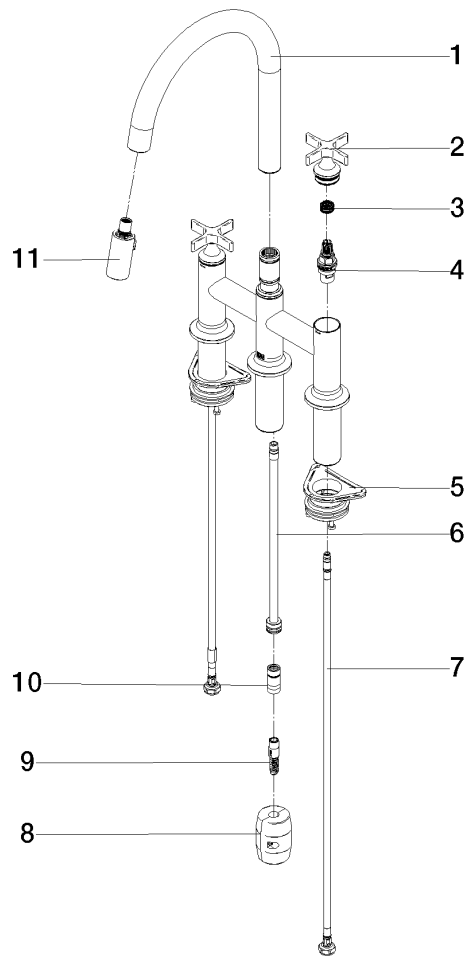

19 875 809

- 240mm projection
- pivotable spout 360°
- Optional swivel limiter available with swivel limiter set 12 823 970 90
- air-enriched flow and spray flow
- 1800 mm metal shower hose
- sprayface with anti-scaling system
- max. flow 8 l/min at 3 bar flow pressure
- lead-free
- This product can help a building meet the requirements of Green Building Rating Systems, e.g. LEED®, BREEAM®, DGNB

Recommended miscellaneous

Swivel limitation set -

12 823 970 90

Recommended miscellaneous

VAIA Dispenser with rosette -  
Brushed Platinum

82 434 809-06

19 875 809

### Spare parts list

No.	Item Number	Name	Quantity used	Delivery time
1	90 28 22 397 00-06	spout	1	10
2	90 20 80 036 00-06	handle	2	-
Spare part can no longer be ordered, please order the replacement item				
3	90 12 12 232 00 90	fixing cap	2	2
4	90 90 03 131 00 90	top	2	2
5	04 30 11 040 00 90	fixing set	2	2
6	04 28 20 067 00 90	pipe	1	2
7	04 30 04 101 00 90	hose	2	2
8	04 21 50 010 00 90	accessories	1	2
9	04 30 02 120 00-85	hose	1	30
10	90 24 03 253 00 90	adaptor	1	2
11	90 18 40 317 00-06	shower	1	10