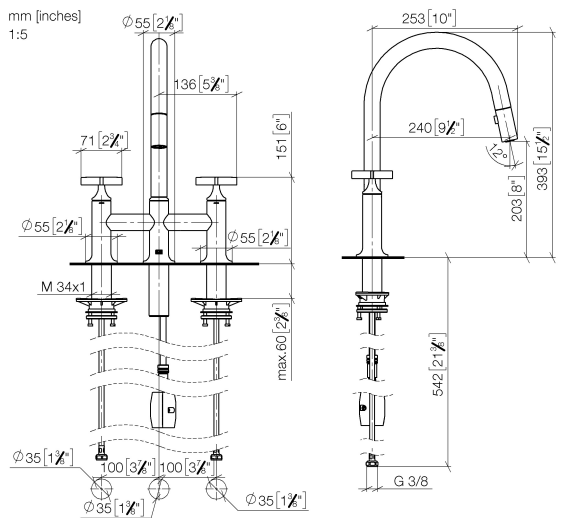

19 875 809

- 240mm projection
- pivotable spout 360°
- Optional swivel limiter available with swivel limiter set 12 823 970 90
- air-enriched flow and spray flow
- 1800 mm metal shower hose
- sprayface with anti-scaling system
- max. flow 8 l/min at 3 bar flow pressure
- lead-free
- This product can help a building meet the requirements of Green Building Rating Systems, e.g. LEED®, BREEAM®, DGNB

Recommended miscellaneous

Swivel limitation set -

12 823 970 90

Recommended miscellaneous

VAIA Dispenser with rosette - Platinum

82 434 809-08

19 875 809

Flow rate chart

Certificates

LGA_38633.

Belgaqua_24-005-
27_3.

19 875 809

Spare parts list

No.	Item Number	Name	Quantity used	Delivery time
1	90 28 22 397 00-08	spout	1	40
2	90 20 80 036 00-08	handle	2	-
Spare part can no longer be ordered, please order the replacement item				
3	90 12 12 232 00 90	fixing cap	2	2
4	90 90 03 131 00 90	top	2	2
5	04 30 11 040 00 90	fixing set	2	2
6	04 28 20 067 00 90	pipe	1	2
7	04 30 04 101 00 90	hose	2	2
8	04 21 50 010 00 90	accessories	1	2
9	04 30 02 120 00-85	hose	1	30
10	90 24 03 253 00 90	adaptor	1	2
11	90 18 40 317 00-08	shower	1	40