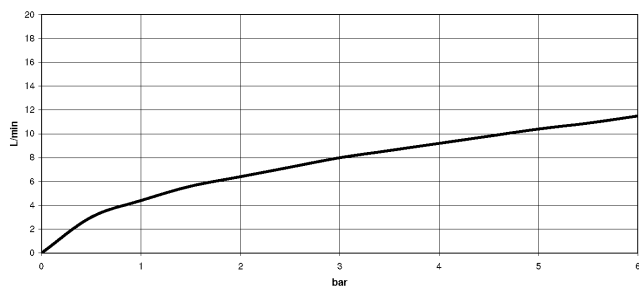

Flow rate chart

Certificates

LGA_38633.

Belgaqua_24-005-
27_3.