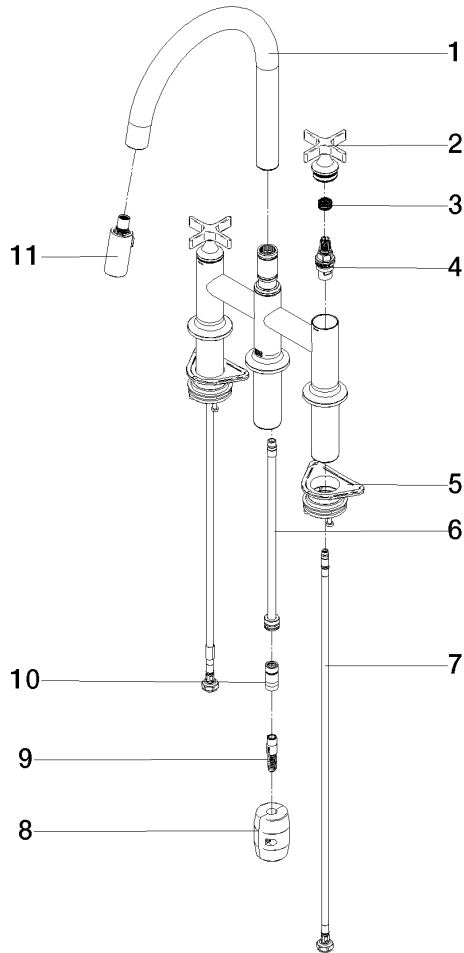

VAIA Three-hole bridge mixer Pull-down with spray function - Durabronss (23kt Gold)

VAIA

19 875 809

- 240mm projection
- pivotable spout 360°
- Optional swivel limiter available with swivel limiter set 12 823 970 90
- air-enriched flow and spray flow
- 1800 mm metal shower hose
- sprayface with anti-scaling system
- max. flow 8 l/min at 3 bar flow pressure
- lead-free
- This product can help a building meet the requirements of Green Building Rating Systems, e.g. LEED®, BREEAM®, DGNB

Recommended miscellaneous

Swivel limitation set -

12 823 970 90

Recommended miscellaneous

VAIA Dispenser with rosette - Durabronss (23kt Gold)

82 434 809-09

19 875 809

mm [inches]
1:5

Flow rate chart

Certificates

LGA_38633.

Belgaqua_24-005-
27_3.

19 875 809

Spare parts list

No.	Item Number	Name	Quantity used	Delivery time
1	90 28 22 397 00-09	spout	1	40
2	90 20 80 036 00-09	handle	2	-
Spare part can no longer be ordered, please order the replacement item				
3	90 12 12 232 00 90	fixing cap	2	2
4	90 90 03 131 00 90	top	2	2
5	04 30 11 040 00 90	fixing set	2	2
6	04 28 20 067 00 90	pipe	1	2
7	04 30 04 101 00 90	hose	2	2
8	04 21 50 010 00 90	accessories	1	2
9	04 30 02 120 00-85	hose	1	30
10	90 24 03 253 00 90	adaptor	1	2
11	90 18 40 317 00-09	shower	1	40