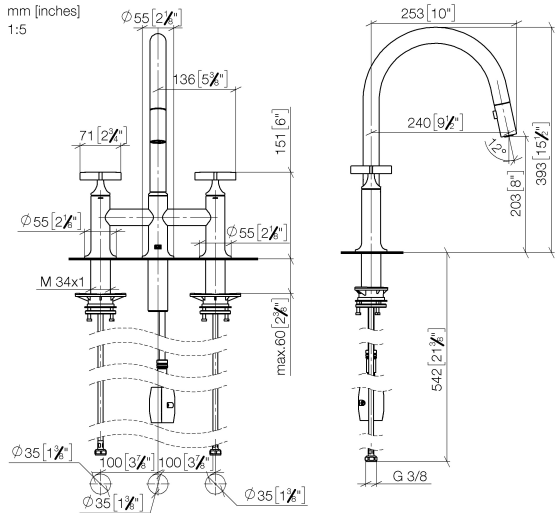

VAIA Three-hole bridge mixer Pull-down with spray function - Durabronss (23kt Gold)

VAIA

19 875 809

- 240mm projection
- pivotable spout 360°
- Optional swivel limiter available with swivel limiter set 12 823 970 90
- air-enriched flow and spray flow
- 1800 mm metal shower hose
- sprayface with anti-scaling system
- max. flow 8 l/min at 3 bar flow pressure
- lead-free
- This product can help a building meet the requirements of Green Building Rating Systems, e.g. LEED®, BREEAM®, DGNB

Recommended miscellaneous

Swivel limitation set -

12 823 970 90

Recommended miscellaneous

VAIA Dispenser with rosette - Durabronss (23kt Gold)

82 434 809-09

19 875 809

mm [inches]
1:5

Flow rate chart

Certificates

LGA_38633.

Belgaqua_24-005-
27_3.

19 875 809

Spare parts list

No.	Item Number	Name	Quantity used	Delivery time
1	90 28 22 397 00-09	spout	1	40
2	90 20 80 036 00-09	handle	2	-
Spare part can no longer be ordered, please order the replacement item				
3	90 12 12 232 00 90	fixing cap	2	2
4	90 90 03 131 00 90	top	2	2
5	04 30 11 040 00 90	fixing set	2	2
6	04 28 20 067 00 90	pipe	1	2
7	04 30 04 101 00 90	hose	2	2
8	04 21 50 010 00 90	accessories	1	2
9	04 30 02 120 00-85	hose	1	30
10	90 24 03 253 00 90	adaptor	1	2
11	90 18 40 317 00-09	shower	1	40