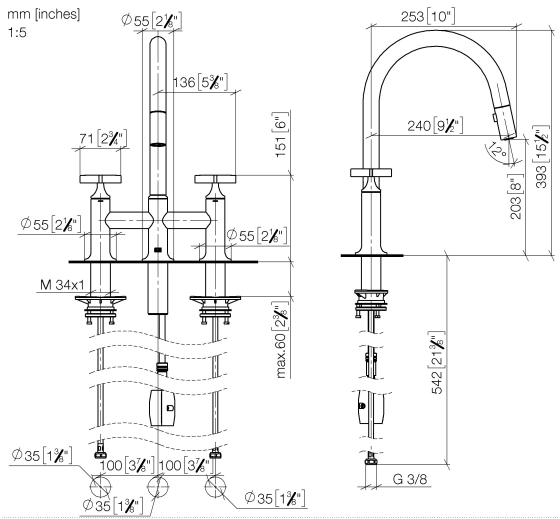

19 875 809

- 240mm projection
- pivotable spout 360°
- Optional swivel limiter available with swivel limiter set 12 823 970 90
- air-enriched flow and spray flow
- 1800 mm metal shower hose
- sprayface with anti-scaling system
- max. flow 8 l/min at 3 bar flow pressure
- lead-free
- This product can help a building meet the requirements of Green Building Rating Systems, e.g. LEED®, BREEAM®, DGNB

Recommended miscellaneous

Swivel limitation set -

12 823 970 90

Recommended miscellaneous

VAIA Dispenser with rosette - Dark Chrome 82 434 809-19

19 875 809

Flow rate chart

Codes & Standards

Belgaqua_24-005-2 LGA_38

19 875 809

Product version from 7/1/2023

VAIA Three-hole bridge mixer Pull-down with spray function - Dark Chrome

VAIA

19 875 809

Spare parts list

Product version from 7/1/2023

No.	Item Number	Name	Quantity used	Delivery time
	90 28 22 397 00-19	spout	16	20