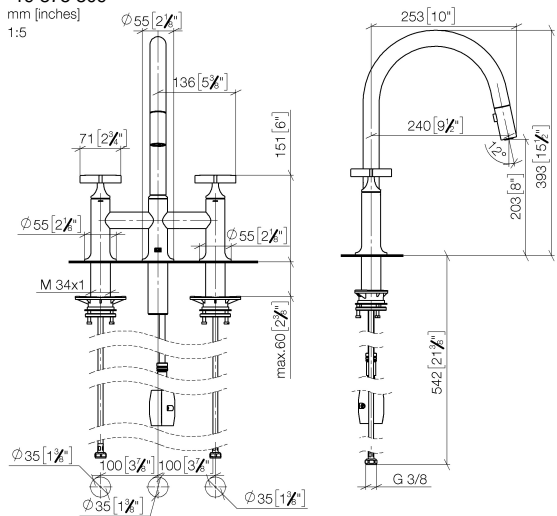

**VAIA Three-hole bridge mixer Pull-down with spray function - Brushed Durabron (23kt Gold)**

VAIA

19 875 809

- 240mm projection
- pivotable spout 360°
- Optional swivel limiter available with swivel limiter set 12 823 970 90
- air-enriched flow and spray flow
- 1800 mm metal shower hose
- sprayface with anti-scaling system
- max. flow 8 l/min at 3 bar flow pressure
- lead-free
- This product can help a building meet the requirements of Green Building Rating Systems, e.g. LEED®, BREEAM®, DGNB

**Recommended miscellaneous**

**Swivel limitation set -**

12 823 970 90

**Recommended miscellaneous**

**VAIA Dispenser with rosette -  
Brushed Durabron (23kt Gold)**

82 434 809-28

**VAIA Three-hole bridge mixer Pull-down with spray function - Brushed Durabronz (23kt Gold)**

VAIA

19 875 809

mm [inches]  
1:5

**Flow rate chart**

**Certificates**

LGA\_38633.

Belgaqua\_24-005-  
27\_3.

19 875 809

**Spare parts list**

No.	Item Number	Name	Quantity used	Delivery time
1	90 28 22 397 00-28	spout	1	20
2	90 20 80 036 00-28	handle	2	-
Spare part can no longer be ordered, please order the replacement item				
3	90 12 12 232 00 90	fixing cap	2	2
4	90 90 03 131 00 90	top	2	2
5	04 30 11 040 00 90	fixing set	2	2
6	04 28 20 067 00 90	pipe	1	2
7	04 30 04 101 00 90	hose	2	2
8	04 21 50 010 00 90	accessories	1	2
9	04 30 02 120 00-85	hose	1	30
10	90 24 03 253 00 90	adaptor	1	2
11	90 18 40 317 00-28	shower	1	20