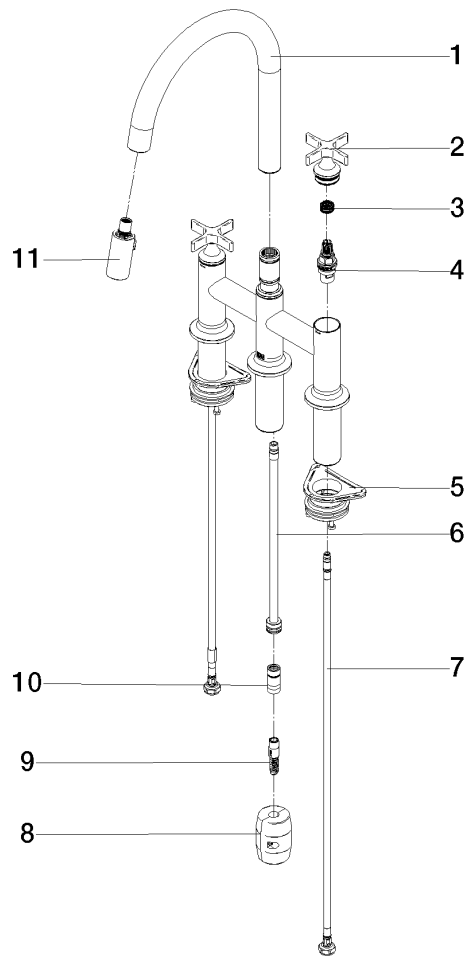

**VAIA Three-hole bridge mixer Pull-down with spray function - Brushed Durabron (23kt Gold)**

VAIA

19 875 809

- 240mm projection
- pivotable spout 360°
- Optional swivel limiter available with swivel limiter set 12 823 970 90
- air-enriched flow and spray flow
- 1800 mm metal shower hose
- sprayface with anti-scaling system
- max. flow 8 l/min at 3 bar flow pressure
- lead-free
- This product can help a building meet the requirements of Green Building Rating Systems, e.g. LEED®, BREEAM®, DGNB

**Recommended miscellaneous**

**Swivel limitation set -**

12 823 970 90

**Recommended miscellaneous**

**VAIA Dispenser with rosette -  
Brushed Durabron (23kt Gold)**

82 434 809-28

**VAIA Three-hole bridge mixer Pull-down with spray function - Brushed Durabronz (23kt Gold)**

VAIA

19 875 809

mm [inches]  
1:5

**Flow rate chart**

**Certificates**

LGA\_38633.

Belgaqua\_24-005-  
27\_3.

19 875 809

**Spare parts list**

No.	Item Number	Name	Quantity used	Delivery time
1	90 28 22 397 00-28	spout	1	20
2	90 20 80 036 00-28	handle	2	-
Spare part can no longer be ordered, please order the replacement item				
3	90 12 12 232 00 90	fixing cap	2	2
4	90 90 03 131 00 90	top	2	2
5	04 30 11 040 00 90	fixing set	2	2
6	04 28 20 067 00 90	pipe	1	2
7	04 30 04 101 00 90	hose	2	2
8	04 21 50 010 00 90	accessories	1	2
9	04 30 02 120 00-85	hose	1	30
10	90 24 03 253 00 90	adaptor	1	2
11	90 18 40 317 00-28	shower	1	20