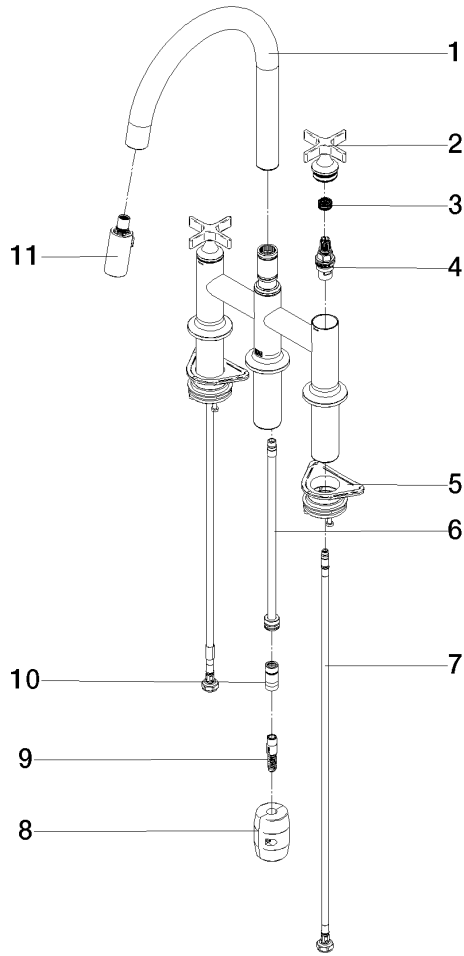

19 875 809

- 240mm projection
- pivotable spout 360°
- Optional swivel limiter available with swivel limiter set 12 823 970 90
- air-enriched flow and spray flow
- 1800 mm metal shower hose
- sprayface with anti-scaling system
- max. flow 8 l/min at 3 bar flow pressure
- lead-free
- This product can help a building meet the requirements of Green Building Rating Systems, e.g. LEED®, BREEAM®, DGNB

Recommended miscellaneous

Swivel limitation set -

12 823 970 90

Recommended miscellaneous

VAIA Dispenser with rosette -
Matte Black

82 434 809-33

19 875 809

Flow rate chart

Certificates

LGA_38633.

Belgaqua_24-005-
27_3.

19 875 809

Spare parts list

No.	Item Number	Name	Quantity used	Delivery time
1	90 28 22 397 00-33	spout	1	30
2	90 20 80 036 00-33	handle	2	-
Spare part can no longer be ordered, please order the replacement item				
3	90 12 12 232 00 90	fixing cap	2	2
4	90 90 03 131 00 90	top	2	2
5	04 30 11 040 00 90	fixing set	2	2
6	04 28 20 067 00 90	pipe	1	2
7	04 30 04 101 00 90	hose	2	2
8	04 21 50 010 00 90	accessories	1	2
9	04 30 02 120 00-85	hose	1	30
10	90 24 03 253 00 90	adaptor	1	2
11	90 18 40 317 00-33	shower	1	30