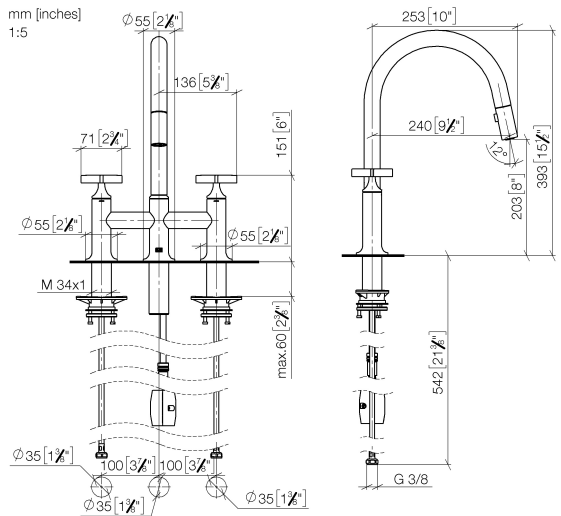

19 875 809

- 240mm projection
- pivotable spout 360°
- Optional swivel limiter available with swivel limiter set 12 823 970 90
- air-enriched flow and spray flow
- 1800 mm metal shower hose
- sprayface with anti-scaling system
- max. flow 8 l/min at 3 bar flow pressure
- lead-free
- This product can help a building meet the requirements of Green Building Rating Systems, e.g. LEED®, BREEAM®, DGNB

Recommended miscellaneous

Swivel limitation set -

12 823 970 90

Recommended miscellaneous

VAIA Dispenser with rosette -
Matte Black

82 434 809-33

19 875 809

Flow rate chart

Certificates

LGA_38633.

Belgaqua_24-005-
27_3.

19 875 809

Spare parts list

No.	Item Number	Name	Quantity used	Delivery time
1	90 28 22 397 00-33	spout	1	30
2	90 20 80 036 00-33	handle	2	-
Spare part can no longer be ordered, please order the replacement item				
3	90 12 12 232 00 90	fixing cap	2	2
4	90 90 03 131 00 90	top	2	2
5	04 30 11 040 00 90	fixing set	2	2
6	04 28 20 067 00 90	pipe	1	2
7	04 30 04 101 00 90	hose	2	2
8	04 21 50 010 00 90	accessories	1	2
9	04 30 02 120 00-85	hose	1	30
10	90 24 03 253 00 90	adaptor	1	2
11	90 18 40 317 00-33	shower	1	30