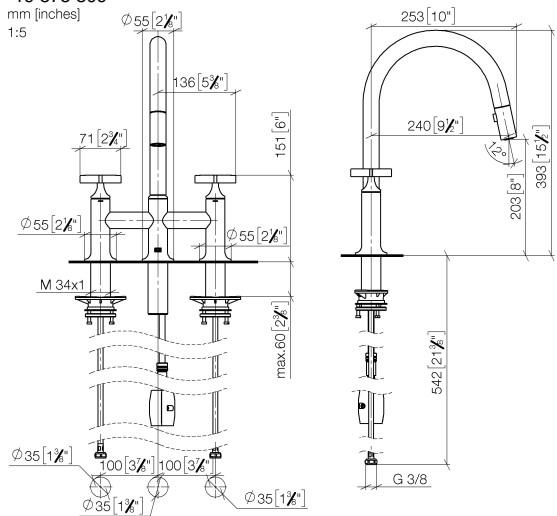

VAIA Three-hole bridge mixer Pull-down with spray function - Brushed Champagne (22kt Gold)

VAIA

19 875 809

- 240mm projection
- pivotable spout 360°
- Optional swivel limiter available with swivel limiter set 12 823 970 90
- air-enriched flow and spray flow
- 1800 mm metal shower hose
- sprayface with anti-scaling system
- max. flow 8 l/min at 3 bar flow pressure
- lead-free
- This product can help a building meet the requirements of Green Building Rating Systems, e.g. LEED®, BREEAM®, DGNB

Recommended miscellaneous

Swivel limitation set -

12 823 970 90

Recommended miscellaneous

**VAIA Dispenser with rosette -
Brushed Champagne (22kt Gold)**

82 434 809-46

VAIA Three-hole bridge mixer Pull-down with spray function - Brushed Champagne (22kt Gold)

VAIA

19 875 809

mm [inches]
1:5

Flow rate chart

Certificates

LGA_38633.

Belgaqua_24-005-
27_3.

19 875 809

Spare parts list

No.	Item Number	Name	Quantity used	Delivery time
1	90 28 22 397 00-46	spout	1	30
2	90 20 80 036 00-46	handle	2	-
Spare part can no longer be ordered, please order the replacement item				
3	90 12 12 232 00 90	fixing cap	2	2
4	90 90 03 131 00 90	top	2	2
5	04 30 11 040 00 90	fixing set	2	2
6	04 28 20 067 00 90	pipe	1	2
7	04 30 04 101 00 90	hose	2	2
8	04 21 50 010 00 90	accessories	1	2
9	04 30 02 120 00-85	hose	1	30
10	90 24 03 253 00 90	adaptor	1	2
11	90 18 40 317 00-46	shower	1	30