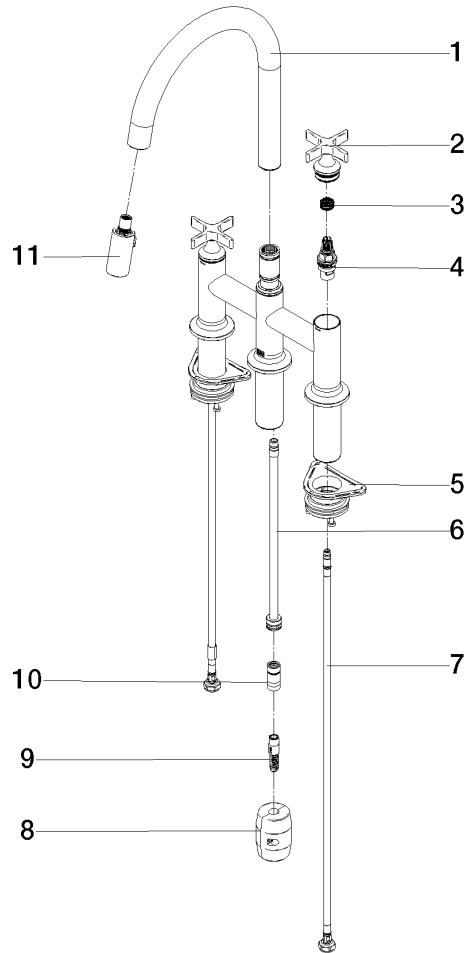

VAIA Three-hole bridge mixer Pull-down with spray function - Brushed Champagne (22kt Gold)

VAIA

19 875 809

- 240mm projection
- pivotable spout 360°
- Optional swivel limiter available with swivel limiter set 12 823 970 90
- air-enriched flow and spray flow
- 1800 mm metal shower hose
- sprayface with anti-scaling system
- max. flow 8 l/min at 3 bar flow pressure
- lead-free
- This product can help a building meet the requirements of Green Building Rating Systems, e.g. LEED®, BREEAM®, DGNB

Recommended miscellaneous

Swivel limitation set -

12 823 970 90

Recommended miscellaneous

**VAIA Dispenser with rosette -
Brushed Champagne (22kt Gold)**

82 434 809-46

VAIA Three-hole bridge mixer Pull-down with spray function - Brushed Champagne (22kt Gold)

VAIA

19 875 809

mm [inches]
1:5

Flow rate chart

Certificates

LGA_38633.

Belgaqua_24-005-
27_3.

19 875 809

Spare parts list

No.	Item Number	Name	Quantity used	Delivery time
1	90 28 22 397 00-46	spout	1	30
2	90 20 80 036 00-46	handle	2	-
Spare part can no longer be ordered, please order the replacement item				
3	90 12 12 232 00 90	fixing cap	2	2
4	90 90 03 131 00 90	top	2	2
5	04 30 11 040 00 90	fixing set	2	2
6	04 28 20 067 00 90	pipe	1	2
7	04 30 04 101 00 90	hose	2	2
8	04 21 50 010 00 90	accessories	1	2
9	04 30 02 120 00-85	hose	1	30
10	90 24 03 253 00 90	adaptor	1	2
11	90 18 40 317 00-46	shower	1	30