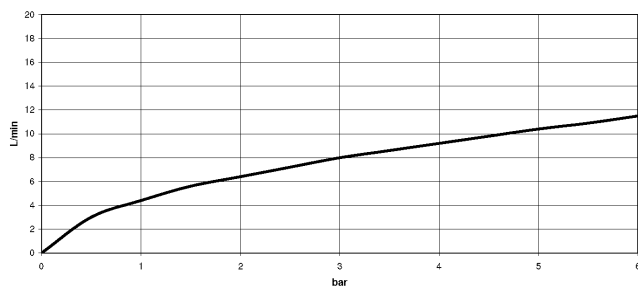

VAIA

19 875 809

mm [inches]
1:5

Flow rate chart

Certificates

LGA_38633.

Belgaqua_24-005-
27_3.

19 875 809