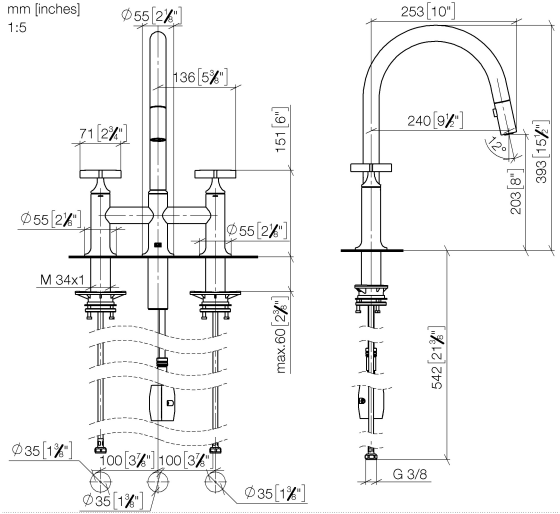

VAIA Three-hole bridge mixer Pull-down with spray function - Champagne (22kt Gold)

VAIA

19 875 809

- 240mm projection
- pivotable spout 360°
- Optional swivel limiter available with swivel limiter set 12 823 970 90
- air-enriched flow and spray flow
- 1800 mm metal shower hose
- sprayface with anti-scaling system
- max. flow 8 l/min at 3 bar flow pressure
- lead-free
- This product can help a building meet the requirements of Green Building Rating Systems, e.g. LEED®, BREEAM®, DGNB

Recommended miscellaneous

Swivel limitation set -

12 823 970 90

Recommended miscellaneous

VAIA Dispenser with rosette - Champagne (22kt Gold)

82 434 809-47

19 875 809

mm [inches]
1:5

Flow rate chart

Certificates

LGA_38633.

Belgaqua_24-005-
27_3.

19 875 809

Spare parts list

No.	Item Number	Name	Quantity used	Delivery time
1	90 28 22 397 00-47	spout	1	30
2	90 20 80 036 00-47	handle	2	-
Spare part can no longer be ordered, please order the replacement item				
3	90 12 12 232 00 90	fixing cap	2	2
4	90 90 03 131 00 90	top	2	2
5	04 30 11 040 00 90	fixing set	2	2
6	04 28 20 067 00 90	pipe	1	2
7	04 30 04 101 00 90	hose	2	2
8	04 21 50 010 00 90	accessories	1	2
9	04 30 02 120 00-85	hose	1	30
10	90 24 03 253 00 90	adaptor	1	2
11	90 18 40 317 00-47	shower	1	30