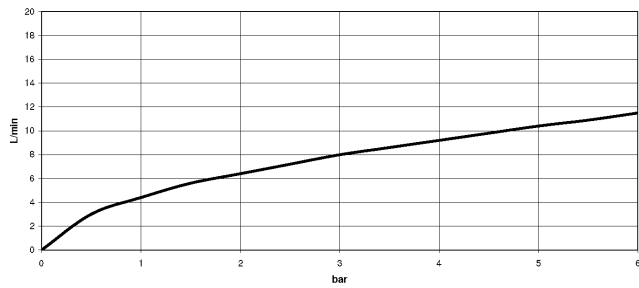

Flow rate chart

Certificates

LGA_38633.

Belgaqua_24-005-
27_3.