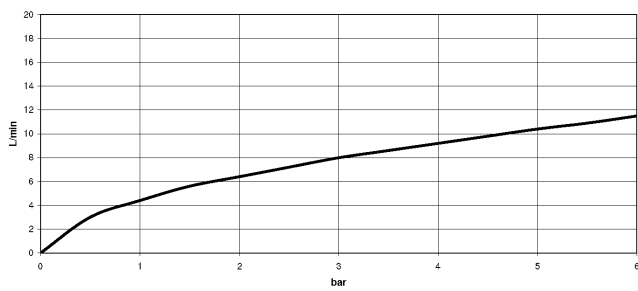

19 875 809

- 240mm projection
- pivotable spout 360°
- Optional swivel limiter available with swivel limiter set 12 823 970 90
- air-enriched flow and spray flow
- 1800 mm metal shower hose
- sprayface with anti-scaling system
- max. flow 8 l/min at 3 bar flow pressure
- lead-free
- This product can help a building meet the requirements of Green Building Rating Systems, e.g. LEED®, BREEAM®, DGNB

Recommended miscellaneous

Swivel limitation set -

12 823 970 90

Recommended miscellaneous

VAIA Dispenser with rosette -
Brushed Chrome

82 434 809-93

19 875 809

Flow rate chart