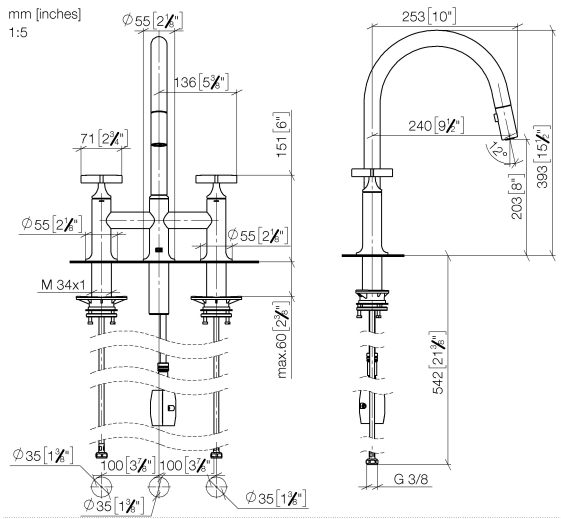

19 875 809

- 240mm projection
- pivotable spout 360°
- Optional swivel limiter available with swivel limiter set 12 823 970 90
- air-enriched flow and spray flow
- 1800 mm metal shower hose
- sprayface with anti-scaling system
- max. flow 8 l/min at 3 bar flow pressure
- lead-free
- This product can help a building meet the requirements of Green Building Rating Systems, e.g. LEED®, BREEAM®, DGNB

Recommended miscellaneous

Swivel limitation set -

12 823 970 90

Recommended miscellaneous

VAIA Dispenser with rosette -
Brushed Chrome

82 434 809-93

19 875 809

Flow rate chart

Certificates

LGA_38633.

Belgaqua_24-005-
27_3.

19 875 809

Spare parts list

No.	Item Number	Name	Quantity used	Delivery time
1	90 28 22 397 00-93	spout	1	20
2	90 20 80 036 00-93	handle	2	-
Spare part can no longer be ordered, please order the replacement item				
3	90 12 12 232 00 90	fixing cap	2	2
4	90 90 03 131 00 90	top	2	2
5	04 30 11 040 00 90	fixing set	2	2
6	04 28 20 067 00 90	pipe	1	2
7	04 30 04 101 00 90	hose	2	2
8	04 21 50 010 00 90	accessories	1	2
9	04 30 02 120 00-85	hose	1	30
10	90 24 03 253 00 90	adaptor	1	2
11	90 18 40 317 00-93	shower	1	20