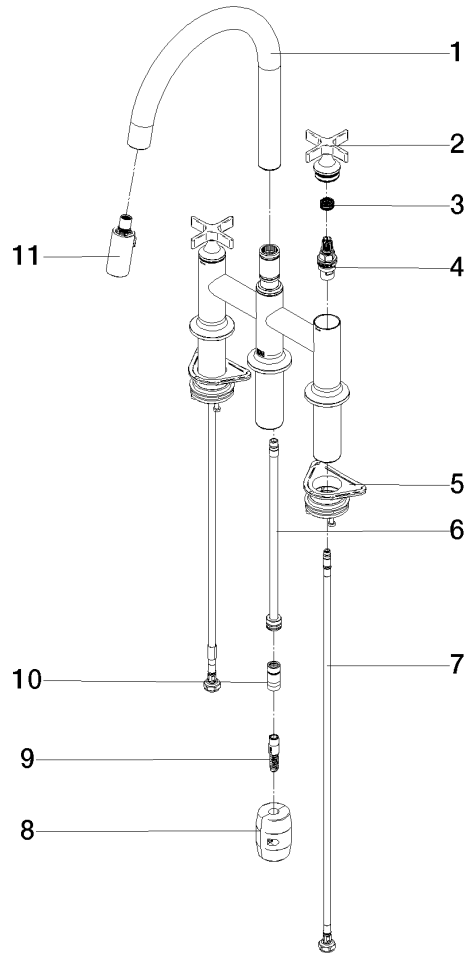

19 875 809

- 240mm projection
- pivotable spout 360°
- Optional swivel limiter available with swivel limiter set 12 823 970 90
- air-enriched flow and spray flow
- 1800 mm metal shower hose
- sprayface with anti-scaling system
- max. flow 8 l/min at 3 bar flow pressure
- lead-free
- This product can help a building meet the requirements of Green Building Rating Systems, e.g. LEED®, BREEAM®, DGNB

Recommended miscellaneous

Swivel limitation set -

12 823 970 90

Recommended miscellaneous

VAIA Dispenser with rosette -
Brushed Chrome

82 434 809-93

19 875 809

Flow rate chart

Certificates

LGA_38633.

Belgaqua_24-005-
27_3.

19 875 809

Spare parts list

No.	Item Number	Name	Quantity used	Delivery time
1	90 28 22 397 00-93	spout	1	20
2	90 20 80 036 00-93	handle	2	-
Spare part can no longer be ordered, please order the replacement item				
3	90 12 12 232 00 90	fixing cap	2	2
4	90 90 03 131 00 90	top	2	2
5	04 30 11 040 00 90	fixing set	2	2
6	04 28 20 067 00 90	pipe	1	2
7	04 30 04 101 00 90	hose	2	2
8	04 21 50 010 00 90	accessories	1	2
9	04 30 02 120 00-85	hose	1	30
10	90 24 03 253 00 90	adaptor	1	2
11	90 18 40 317 00-93	shower	1	20