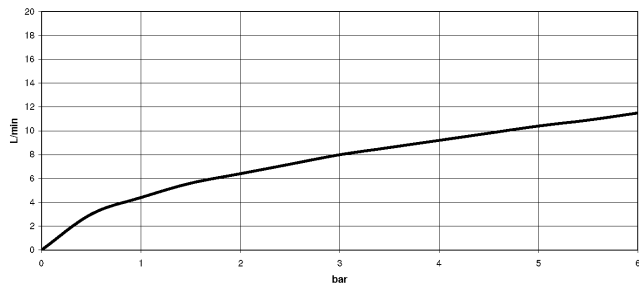

Flow rate chart

Certificates

LGA_38633.

Belgaqua_24-005-
27_3.