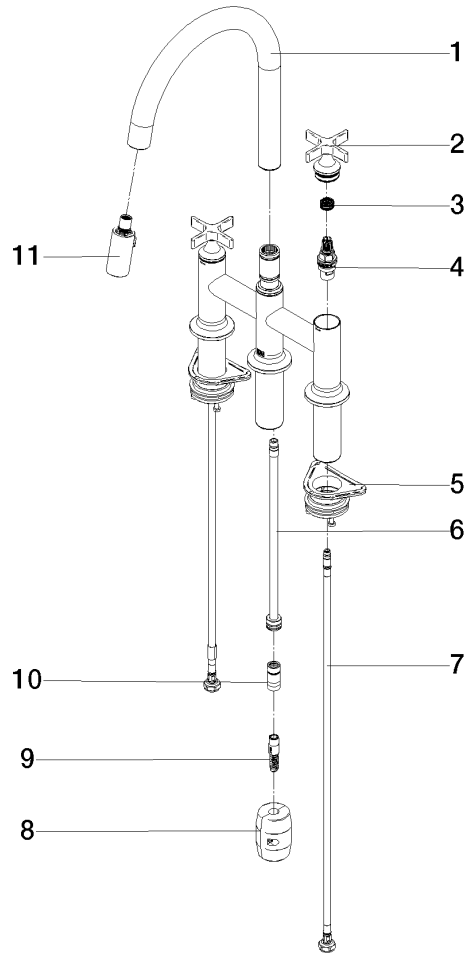

VAIA Three-hole bridge mixer Pull-down with spray function - Brushed Dark Platinum

VAIA

19 875 809

- 240mm projection
- pivotable spout 360°
- Optional swivel limiter available with swivel limiter set 12 823 970 90
- air-enriched flow and spray flow
- 1800 mm metal shower hose
- sprayface with anti-scaling system
- max. flow 8 l/min at 3 bar flow pressure
- lead-free
- This product can help a building meet the requirements of Green Building Rating Systems, e.g. LEED®, BREEAM®, DGNB

Recommended miscellaneous

Swivel limitation set -

12 823 970 90

Recommended miscellaneous

**VAIA Dispenser with rosette -
Brushed Dark Platinum**

82 434 809-99

19 875 809

mm [inches]
1:5

Flow rate chart

Certificates

LGA_38633.

Belgaqua_24-005-
27_3.

19 875 809

Spare parts list

No.	Item Number	Name	Quantity used	Delivery time
1	90 28 22 397 00-99	spout	1	30
2	90 20 80 036 00-99	handle	2	-
Spare part can no longer be ordered, please order the replacement item				
3	90 12 12 232 00 90	fixing cap	2	2
4	90 90 03 131 00 90	top	2	2
5	04 30 11 040 00 90	fixing set	2	2
6	04 28 20 067 00 90	pipe	1	2
7	04 30 04 101 00 90	hose	2	2
8	04 21 50 010 00 90	accessories	1	2
9	04 30 02 120 00-85	hose	1	30
10	90 24 03 253 00 90	adaptor	1	2
11	90 18 40 317 00-99	shower	1	30