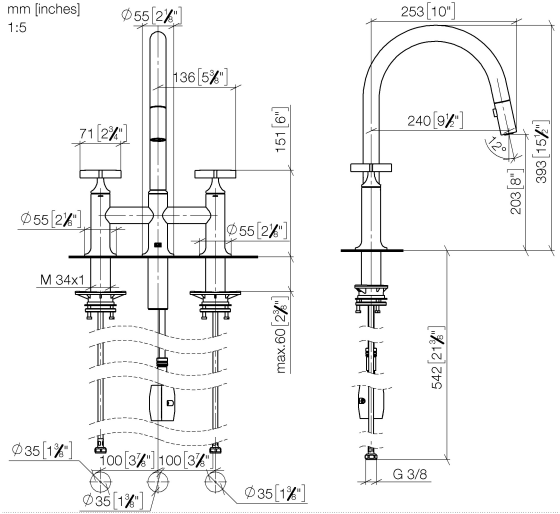

VAIA Three-hole bridge mixer Pull-down with spray function - Brushed Dark Platinum

VAIA

19 875 809

- 240mm projection
- pivotable spout 360°
- Optional swivel limiter available with swivel limiter set 12 823 970 90
- air-enriched flow and spray flow
- 1800 mm metal shower hose
- sprayface with anti-scaling system
- max. flow 8 l/min at 3 bar flow pressure
- lead-free
- This product can help a building meet the requirements of Green Building Rating Systems, e.g. LEED®, BREEAM®, DGNB

Recommended miscellaneous

Swivel limitation set -

12 823 970 90

Recommended miscellaneous

**VAIA Dispenser with rosette -
Brushed Dark Platinum**

82 434 809-99

19 875 809

mm [inches]
1:5

Flow rate chart

Certificates

LGA_38633.

Belgaqua_24-005-
27_3.

19 875 809

Spare parts list

No.	Item Number	Name	Quantity used	Delivery time
1	90 28 22 397 00-99	spout	1	30
2	90 20 80 036 00-99	handle	2	-
Spare part can no longer be ordered, please order the replacement item				
3	90 12 12 232 00 90	fixing cap	2	2
4	90 90 03 131 00 90	top	2	2
5	04 30 11 040 00 90	fixing set	2	2
6	04 28 20 067 00 90	pipe	1	2
7	04 30 04 101 00 90	hose	2	2
8	04 21 50 010 00 90	accessories	1	2
9	04 30 02 120 00-85	hose	1	30
10	90 24 03 253 00 90	adaptor	1	2
11	90 18 40 317 00-99	shower	1	30