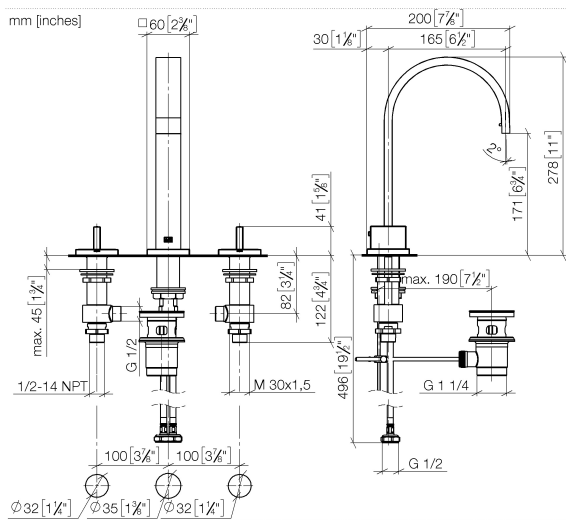

MEM Three-hole basin mixer with pop-up waste - Platinum

MEM

20 713 782

- 165mm projection
- fixed spout
- rectangular, air-enriched flow
- height of mixer 277 mm
- hole diameter spout 35 mm
- hole diameter valve 32 mm
- rosette 60 x 60 mm
- 2x screw-in M 10 x 1 pressure hose, leak-tested
- max. flow 8.3 l/min
- lead-free
- This product can help a building meet the requirements of Green Building Rating Systems, e.g. LEED®, BREEAM®, DGNB
- WRAS 2306057

Only suitable for basins with an overflow.

	Platinum	20 713 782-08
	Chrome	20 713 782-00
	Brushed Platinum	20 713 782-06
	Dark Chrome	20 713 782-19
	Brushed Durabronze (23kt Gold)	20 713 782-28
	Brushed Champagne (22kt Gold)	20 713 782-46
	Champagne (22kt Gold)	20 713 782-47
	Brushed Dark Platinum	20 713 782-99

Recommended miscellaneous

High pressure hoses -
 • 2x 3/8" x 1/2" x 500mm high pressure hose

12 506 970 90

20 713 782

Flow rate chart

Certificates

WRAS_2306057. LGA_18594. ETA_18154. GDV_0400289.

20 713 782

20 713 782

Spare parts list

No.	Item Number	Name	Quantity used	Delivery time
1	90 28 22 158 00-08	spout	1	-
Spare part can no longer be ordered, please order the replacement item				
2	04 20 78 030 80-08	pull-rod	1	40
3	09 20 78 030-08	handle	1	40
4	09 31 09 080-08	pull-rod	1	40
5	09 27 78 032-08	rosette	1	40
6	09 14 10 166 90	seal	1	2
7	09 11 10 054 10 90	connection	1	2
8	90 90 03 152 00 90	top	1	2
9	04 17 11 058 52 90	side panel	1	2
10	09 14 10 130 90	seal	1	2
11	09 16 01 016 90	ring	1	2
12	09 23 01 052 90	flow reducer	1	2
13	09 11 10 055 10 90	connection	1	2
14	04 30 04 016 00 90	hose	2	60
15	04 23 10 009 01 90	fixing set	1	2
16	90 20 78 002 04-08	handle (cold)	1	40
17	90 90 03 153 00 90	top	1	2
18	04 17 11 058 53 90	side panel	1	2
19	04 23 10 032 78 90	fixing set	2	2
20	04 17 11 023 10 90	distributor	2	2
21	90 23 30 040 00-08	threaded connector	4	40
22	90 11 01 001 00-08	pop-up waste	1	40
23	09 30 11 059 90	disc	2	2
24	09 23 10 012 90	nut	2	2
25	90 20 78 002 05-08	handle (hot)	1	40