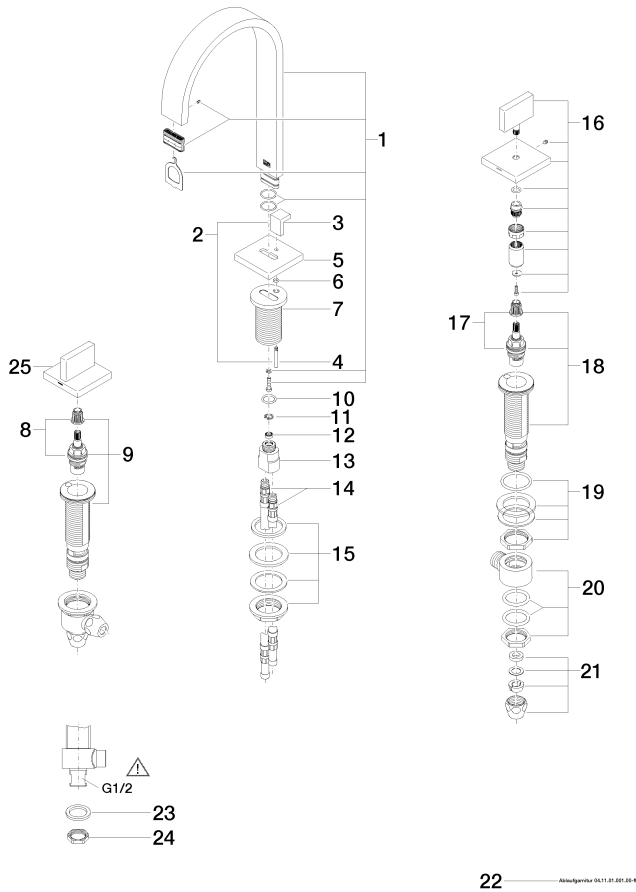

MEM Three-hole basin mixer with pop-up waste - Platinum

MEM

20 713 782

- 165mm projection
- fixed spout
- rectangular, air-enriched flow
- height of mixer 277 mm
- hole diameter spout 35 mm
- hole diameter valve 32 mm
- rosette 60 x 60 mm
- 2x screw-in M 10 x 1 pressure hose, leak-tested
- max. flow 8.3 l/min
- lead-free
- This product can help a building meet the requirements of Green Building Rating Systems, e.g. LEED®, BREEAM®, DGNB
- WRAS 2306057

Only suitable for basins with an overflow.

	Platinum	20 713 782-08
	Chrome	20 713 782-00
	Brushed Platinum	20 713 782-06
	Dark Chrome	20 713 782-19
	Brushed Durabronze (23kt Gold)	20 713 782-28
	Brushed Champagne (22kt Gold)	20 713 782-46
	Champagne (22kt Gold)	20 713 782-47
	Brushed Dark Platinum	20 713 782-99

Recommended miscellaneous

High pressure hoses -
 • 2x 3/8" x 1/2" x 500mm high pressure hose

12 506 970 90

20 713 782

Flow rate chart

Certificates

WRAS_2306057. LGA_18594. ETA_18154. GDV_0400289.

20 713 782

20 713 782

Spare parts list

No.	Item Number	Name	Quantity used	Delivery time
1	90 28 22 158 00-08	spout	1	-
Spare part can no longer be ordered, please order the replacement item				
2	04 20 78 030 80-08	pull-rod	1	40
3	09 20 78 030-08	handle	1	40
4	09 31 09 080-08	pull-rod	1	40
5	09 27 78 032-08	rosette	1	40
6	09 14 10 166 90	seal	1	2
7	09 11 10 054 10 90	connection	1	2
8	90 90 03 152 00 90	top	1	2
9	04 17 11 058 52 90	side panel	1	2
10	09 14 10 130 90	seal	1	2
11	09 16 01 016 90	ring	1	2
12	09 23 01 052 90	flow reducer	1	2
13	09 11 10 055 10 90	connection	1	2
14	04 30 04 016 00 90	hose	2	60
15	04 23 10 009 01 90	fixing set	1	2
16	90 20 78 002 04-08	handle (cold)	1	40
17	90 90 03 153 00 90	top	1	2
18	04 17 11 058 53 90	side panel	1	2
19	04 23 10 032 78 90	fixing set	2	2
20	04 17 11 023 10 90	distributor	2	2
21	90 23 30 040 00-08	threaded connector	4	40
22	90 11 01 001 00-08	pop-up waste	1	40
23	09 30 11 059 90	disc	2	2
24	09 23 10 012 90	nut	2	2
25	90 20 78 002 05-08	handle (hot)	1	40