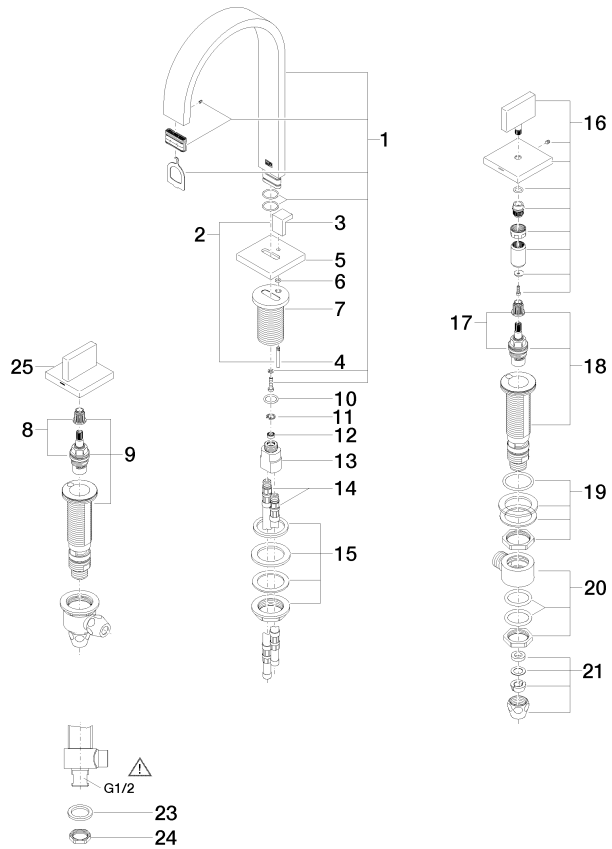

MEM Three-hole basin mixer with pop-up waste - Brushed Durabronz (23kt Gold)

MEM

20 713 782

- 165mm projection
- fixed spout
- rectangular, air-enriched flow
- height of mixer 277 mm
- height up to aerator 170 mm
- hole diameter spout 35 mm
- hole diameter valve 32 mm
- rosette 60 x 60 mm
- 2x screw-in M 10 x 1 pressure hose, leak-tested
- max. flow 8.3 l/min
- lead-free
- This product can help a building meet the requirements of Green Building Rating Systems, e.g. LEED®, BREEAM®, DGNB
- WRAS 2306057

Recommended miscellaneous

High pressure hoses -
 • 2x 3/8" x 1/2" x 500mm high pressure hose

12 506 970 90

20 713 782

mm [inches]

Flow rate chart

Certificates

WRAS_2306057.

LGA_18594.

ETA_18154.

GDV_0400289.

20 713 782

22 ——— Abbildung Nr. 0411.01.001.00 *
22

MEM Three-hole basin mixer with pop-up waste - Brushed Durabrass (23kt Gold)

MEM

20 713 782

Spare parts list

No.	Item Number	Name	Quantity used	Delivery time
1	90 28 22 158 00-28	spout	1	20
2	04 20 78 030 80-28	pull-rod	1	20
3	09 20 78 030-28	handle	1	20
4	09 31 09 080-28	pull-rod	1	20
5	09 27 78 032-28	rosette	1	20
6	09 14 10 166 90	seal	1	2
7	09 11 10 054 10 90	connection	1	2
8	90 90 03 152 00 90	top	1	2
9	04 17 11 058 52 90	side panel	1	2
10	09 14 10 130 90	seal	1	2
11	09 16 01 016 90	ring	1	2
12	09 23 01 052 90	flow reducer	1	2
13	09 11 10 055 10 90	connection	1	2
14	04 30 04 016 00 90	hose	2	60
15	04 23 10 009 01 90	fixing set	1	2
16	90 20 78 002 04-28	handle (cold)	1	20
17	90 90 03 153 00 90	top	1	2
18	04 17 11 058 53 90	side panel	1	2
19	04 23 10 032 78 90	fixing set	2	2
20	04 17 11 023 10 90	distributor	2	2
21	90 23 30 040 00-28	threaded connector	4	20
22	90 11 01 001 00-28	pop-up waste	1	20
23	09 30 11 059 90	disc	2	2
24	09 23 10 012 90	nut	2	2
25	90 20 78 002 05-28	handle (hot)	1	20