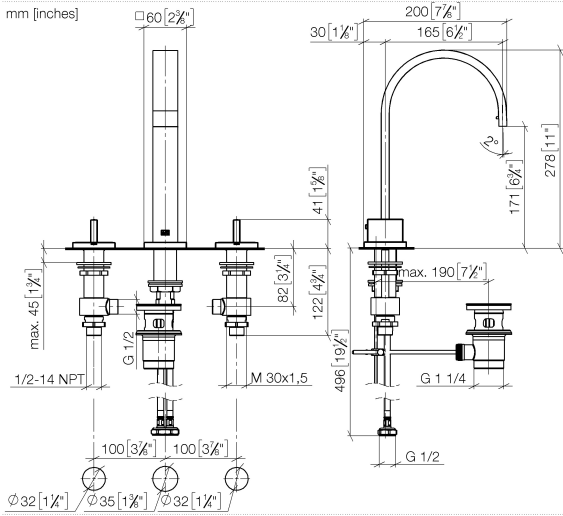

MEM Three-hole basin mixer with pop-up waste - Brushed Durabronz (23kt Gold)

MEM

20 713 782

- 165mm projection
- fixed spout
- rectangular, air-enriched flow
- height of mixer 277 mm
- height up to aerator 170 mm
- hole diameter spout 35 mm
- hole diameter valve 32 mm
- rosette 60 x 60 mm
- 2x screw-in M 10 x 1 pressure hose, leak-tested
- max. flow 8.3 l/min
- lead-free
- This product can help a building meet the requirements of Green Building Rating Systems, e.g. LEED®, BREEAM®, DGNB
- WRAS 2306057

Recommended miscellaneous

High pressure hoses -
 • 2x 3/8" x 1/2" x 500mm high pressure hose

12 506 970 90

20 713 782

mm [inches]

Flow rate chart

Certificates

WRAS_2306057.

LGA_18594.

ETA_18154.

GDV_0400289.

20 713 782

22 ——— Abbildung Nr. 0411.01.001.00 *
22

MEM Three-hole basin mixer with pop-up waste - Brushed Durabrass (23kt Gold)

MEM

20 713 782

Spare parts list

No.	Item Number	Name	Quantity used	Delivery time
1	90 28 22 158 00-28	spout	1	20
2	04 20 78 030 80-28	pull-rod	1	20
3	09 20 78 030-28	handle	1	20
4	09 31 09 080-28	pull-rod	1	20
5	09 27 78 032-28	rosette	1	20
6	09 14 10 166 90	seal	1	2
7	09 11 10 054 10 90	connection	1	2
8	90 90 03 152 00 90	top	1	2
9	04 17 11 058 52 90	side panel	1	2
10	09 14 10 130 90	seal	1	2
11	09 16 01 016 90	ring	1	2
12	09 23 01 052 90	flow reducer	1	2
13	09 11 10 055 10 90	connection	1	2
14	04 30 04 016 00 90	hose	2	60
15	04 23 10 009 01 90	fixing set	1	2
16	90 20 78 002 04-28	handle (cold)	1	20
17	90 90 03 153 00 90	top	1	2
18	04 17 11 058 53 90	side panel	1	2
19	04 23 10 032 78 90	fixing set	2	2
20	04 17 11 023 10 90	distributor	2	2
21	90 23 30 040 00-28	threaded connector	4	20
22	90 11 01 001 00-28	pop-up waste	1	20
23	09 30 11 059 90	disc	2	2
24	09 23 10 012 90	nut	2	2
25	90 20 78 002 05-28	handle (hot)	1	20