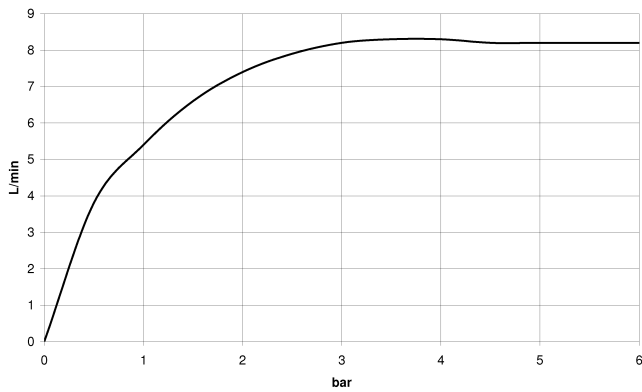

MEM Three-hole basin mixer with pop-up waste - Brushed Durabronz (23kt Gold)

MEM

20 713 782

- 165mm projection
- fixed spout
- rectangular, air-enriched flow
- height of mixer 277 mm
- height up to aerator 170 mm
- hole diameter spout 35 mm
- hole diameter valve 32 mm
- rosette 60 x 60 mm
- 2x screw-in M 10 x 1 pressure hose, leak-tested
- max. flow 8.3 l/min
- lead-free
- This product can help a building meet the requirements of Green Building Rating Systems, e.g. LEED®, BREEAM®, DGNB
- WRAS 2306057

Recommended miscellaneous

High pressure hoses -
 • 2x 3/8" x 1/2" x 500mm high pressure hose

12 506 970 90

20 713 782

mm [inches]

Flow rate chart

Certificates

WRAS_2306057.