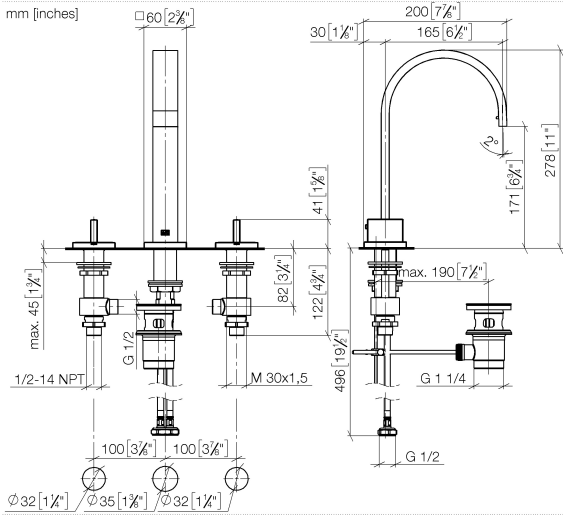

MEM Three-hole basin mixer with pop-up waste - Brushed Champagne (22kt Gold)

MEM

20 713 782

- 165mm projection
- fixed spout
- rectangular, air-enriched flow
- height of mixer 277 mm
- height up to aerator 170 mm
- hole diameter spout 35 mm
- hole diameter valve 32 mm
- rosette 60 x 60 mm
- 2x screw-in M 10 x 1 pressure hose, leak-tested
- max. flow 8.3 l/min
- lead-free
- This product can help a building meet the requirements of Green Building Rating Systems, e.g. LEED®, BREEAM®, DGNB

Recommended miscellaneous

High pressure hoses -
 • 2x 3/8" x 1/2" x 500mm high pressure hose

12 506 970 90

20 713 782

mm [inches]

Flow rate chart

Certificates

WRAS_2306057.

LGA_18594.

ETA_18154.

GDV_0400289.

20 713 782

22 Abbildungsverzeichnis 0411.01.001.00-9

MEM Three-hole basin mixer with pop-up waste - Brushed Champagne (22kt Gold)

MEM

20 713 782

Spare parts list

No.	Item Number	Name	Quantity used	Delivery time
1	90 28 22 158 00-46	spout	1	30
2	04 20 78 030 80-46	pull-rod	1	30
3	09 20 78 030-46	handle	1	30
4	09 31 09 080-46	pull-rod	1	30
5	09 27 78 032-46	rosette	1	30
6	09 14 10 166 90	seal	1	2
7	09 11 10 054 10 90	connection	1	2
8	90 90 03 152 00 90	top	1	2
9	04 17 11 058 52 90	side panel	1	2
10	09 14 10 130 90	seal	1	2
11	09 16 01 016 90	ring	1	2
12	09 23 01 052 90	flow reducer	1	2
13	09 11 10 055 10 90	connection	1	2
14	04 30 04 104 00 90	hose	2	2
15	04 23 10 009 01 90	fixing set	1	2
16	90 20 78 002 04-46	handle (cold)	1	30
17	90 90 03 153 00 90	top	1	2
18	04 17 11 058 53 90	side panel	1	2
19	04 23 10 032 78 90	fixing set	2	2
20	04 17 11 023 10 90	distributor	2	2
21	90 23 30 040 00-46	threaded connector	4	-
Spare part can no longer be ordered, please order the replacement item				
22	90 11 01 001 00-46	pop-up waste	1	30
23	09 30 11 059 90	disc	2	2
24	09 23 10 012 90	nut	2	2
25	90 20 78 002 05-46	handle (hot)	1	30