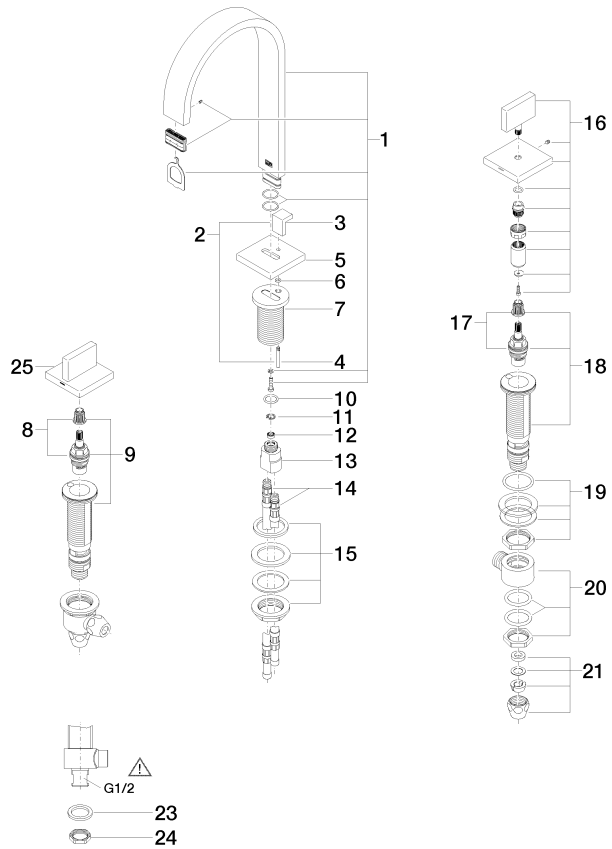

MEM Three-hole basin mixer with pop-up waste - Brushed Champagne (22kt Gold)

MEM

20 713 782

- 165mm projection
- fixed spout
- rectangular, air-enriched flow
- height of mixer 277 mm
- height up to aerator 170 mm
- hole diameter spout 35 mm
- hole diameter valve 32 mm
- rosette 60 x 60 mm
- 2x screw-in M 10 x 1 pressure hose, leak-tested
- max. flow 8.3 l/min
- lead-free
- This product can help a building meet the requirements of Green Building Rating Systems, e.g. LEED®, BREEAM®, DGNB

Recommended miscellaneous

High pressure hoses -
 • 2x 3/8" x 1/2" x 500mm high pressure hose

12 506 970 90

20 713 782

mm [inches]

Flow rate chart

Certificates

WRAS_2306057.

LGA_18594.

ETA_18154.

GDV_0400289.

20 713 782

22 Abbildungsverzeichnis 0411.01.001.00-9

MEM Three-hole basin mixer with pop-up waste - Brushed Champagne (22kt Gold)

MEM

20 713 782

Spare parts list

No.	Item Number	Name	Quantity used	Delivery time
1	90 28 22 158 00-46	spout	1	30
2	04 20 78 030 80-46	pull-rod	1	30
3	09 20 78 030-46	handle	1	30
4	09 31 09 080-46	pull-rod	1	30
5	09 27 78 032-46	rosette	1	30
6	09 14 10 166 90	seal	1	2
7	09 11 10 054 10 90	connection	1	2
8	90 90 03 152 00 90	top	1	2
9	04 17 11 058 52 90	side panel	1	2
10	09 14 10 130 90	seal	1	2
11	09 16 01 016 90	ring	1	2
12	09 23 01 052 90	flow reducer	1	2
13	09 11 10 055 10 90	connection	1	2
14	04 30 04 104 00 90	hose	2	2
15	04 23 10 009 01 90	fixing set	1	2
16	90 20 78 002 04-46	handle (cold)	1	30
17	90 90 03 153 00 90	top	1	2
18	04 17 11 058 53 90	side panel	1	2
19	04 23 10 032 78 90	fixing set	2	2
20	04 17 11 023 10 90	distributor	2	2
21	90 23 30 040 00-46	threaded connector	4	-
Spare part can no longer be ordered, please order the replacement item				
22	90 11 01 001 00-46	pop-up waste	1	30
23	09 30 11 059 90	disc	2	2
24	09 23 10 012 90	nut	2	2
25	90 20 78 002 05-46	handle (hot)	1	30