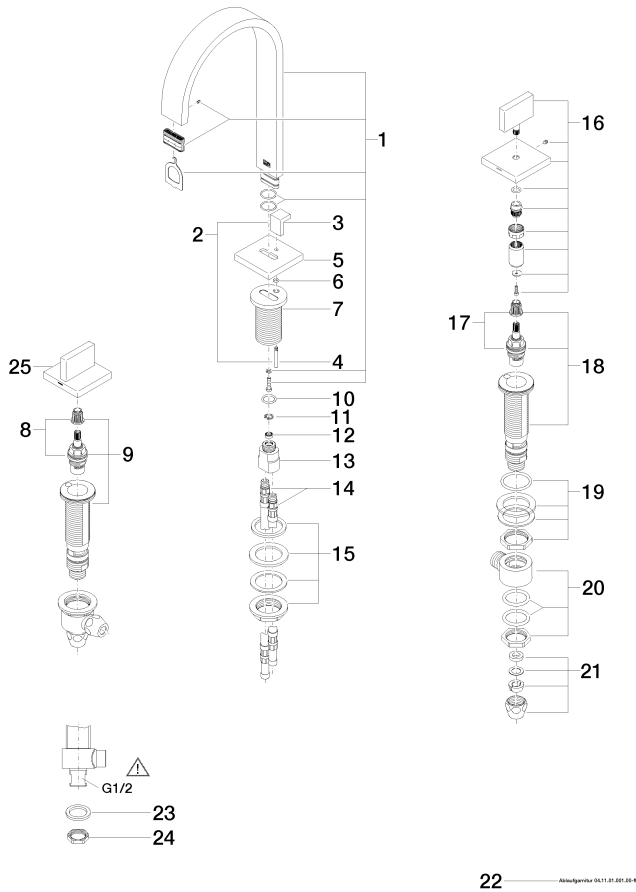

MEM Three-hole basin mixer with pop-up waste - Brushed Dark Platinum

MEM

20 713 782

- 165mm projection
- fixed spout
- rectangular, air-enriched flow
- height of mixer 277 mm
- height up to aerator 170 mm
- hole diameter spout 35 mm
- hole diameter valve 32 mm
- rosette 60 x 60 mm
- 2x screw-in M 10 x 1 pressure hose, leak-tested
- max. flow 8.3 l/min
- lead-free
- This product can help a building meet the requirements of Green Building Rating Systems, e.g. LEED®, BREEAM®, DGNB
- WRAS 2306057

Recommended miscellaneous

High pressure hoses -

- 2x 3/8" x 1/2" x 500mm high pressure hose

12 506 970 90

20 713 782

Flow rate chart

Certificates

WRAS_2306057. LGA_18594. ETA_18154. GDV_0400289.

20 713 782

MEM Three-hole basin mixer with pop-up waste - Brushed Dark Platinum

MEM

20 713 782

Spare parts list

No.	Item Number	Name	Quantity used	Delivery time
1	90 28 22 158 00-99	spout	1	30
2	04 20 78 030 80-99	pull-rod	1	30
3	09 20 78 030-99	handle	1	30
4	09 31 09 080-99	pull-rod	1	30
5	09 27 78 032-99	rosette	1	30
6	09 14 10 166 90	seal	1	2
7	09 11 10 054 10 90	connection	1	2
8	90 90 03 152 00 90	top	1	2
9	04 17 11 058 52 90	side panel	1	2
10	09 14 10 130 90	seal	1	2
11	09 16 01 016 90	ring	1	2
12	09 23 01 052 90	flow reducer	1	2
13	09 11 10 055 10 90	connection	1	2
14	04 30 04 016 00 90	hose	2	60
15	04 23 10 009 01 90	fixing set	1	2
16	90 20 78 002 04-99	handle (cold)	1	30
17	90 90 03 153 00 90	top	1	2
18	04 17 11 058 53 90	side panel	1	2
19	04 23 10 032 78 90	fixing set	2	2
20	04 17 11 023 10 90	distributor	2	2
21	90 23 30 040 00-99	threaded connector	4	30
22	90 11 01 001 00-99	pop-up waste	1	30
23	09 30 11 059 90	disc	2	2
24	09 23 10 012 90	nut	2	2
25	90 20 78 002 05-99	handle (hot)	1	30