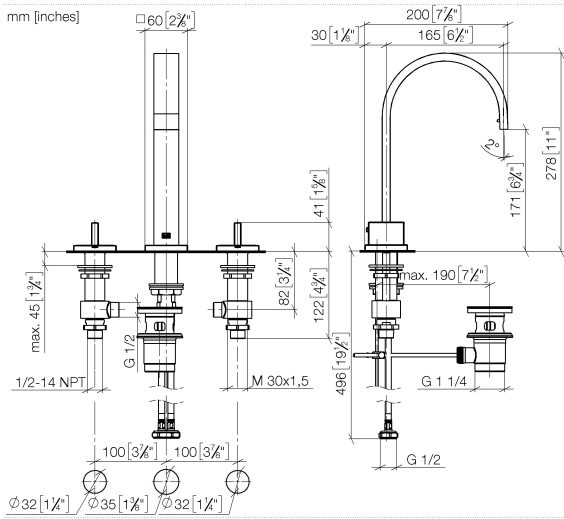

MEM Three-hole basin mixer with pop-up waste - Brushed Dark Platinum

MEM

20 713 782

- 165mm projection
- fixed spout
- rectangular, air-enriched flow
- height of mixer 277 mm
- height up to aerator 170 mm
- hole diameter spout 35 mm
- hole diameter valve 32 mm
- rosette 60 x 60 mm
- 2x screw-in M 10 x 1 pressure hose, leak-tested
- max. flow 8.3 l/min
- lead-free
- This product can help a building meet the requirements of Green Building Rating Systems, e.g. LEED®, BREEAM®, DGNB
- WRAS 2306057

Recommended miscellaneous

High pressure hoses -

- 2x 3/8" x 1/2" x 500mm high pressure hose

12 506 970 90

20 713 782

Flow rate chart

Certificates

WRAS_2306057. LGA_18594. ETA_18154. GDV_0400289.

20 713 782

MEM Three-hole basin mixer with pop-up waste - Brushed Dark Platinum

MEM

20 713 782

Spare parts list

No.	Item Number	Name	Quantity used	Delivery time
1	90 28 22 158 00-99	spout	1	30
2	04 20 78 030 80-99	pull-rod	1	30
3	09 20 78 030-99	handle	1	30
4	09 31 09 080-99	pull-rod	1	30
5	09 27 78 032-99	rosette	1	30
6	09 14 10 166 90	seal	1	2
7	09 11 10 054 10 90	connection	1	2
8	90 90 03 152 00 90	top	1	2
9	04 17 11 058 52 90	side panel	1	2
10	09 14 10 130 90	seal	1	2
11	09 16 01 016 90	ring	1	2
12	09 23 01 052 90	flow reducer	1	2
13	09 11 10 055 10 90	connection	1	2
14	04 30 04 016 00 90	hose	2	60
15	04 23 10 009 01 90	fixing set	1	2
16	90 20 78 002 04-99	handle (cold)	1	30
17	90 90 03 153 00 90	top	1	2
18	04 17 11 058 53 90	side panel	1	2
19	04 23 10 032 78 90	fixing set	2	2
20	04 17 11 023 10 90	distributor	2	2
21	90 23 30 040 00-99	threaded connector	4	30
22	90 11 01 001 00-99	pop-up waste	1	30
23	09 30 11 059 90	disc	2	2
24	09 23 10 012 90	nut	2	2
25	90 20 78 002 05-99	handle (hot)	1	30