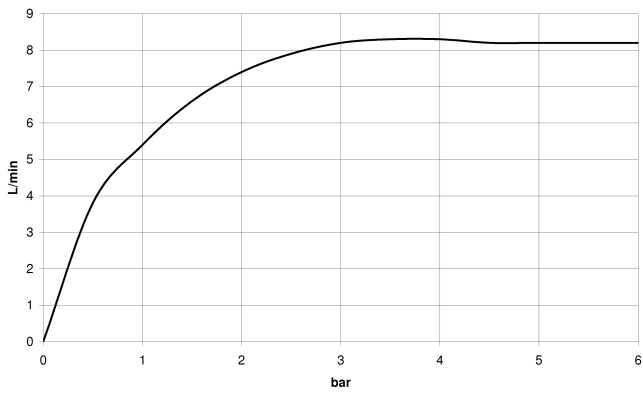

MEM Three-hole basin mixer with pop-up waste - Brushed Dark Platinum

MEM

20 713 782

- 165mm projection
- fixed spout
- rectangular, air-enriched flow
- height of mixer 277 mm
- height up to aerator 170 mm
- hole diameter spout 35 mm
- hole diameter valve 32 mm
- rosette 60 x 60 mm
- 2x screw-in M 10 x 1 pressure hose, leak-tested
- max. flow 8.3 l/min
- lead-free
- This product can help a building meet the requirements of Green Building Rating Systems, e.g. LEED®, BREEAM®, DGNB
- WRAS 2306057

Recommended miscellaneous

High pressure hoses -

- 2x 3/8" x 1/2" x 500mm high pressure hose

12 506 970 90

20 713 782

Flow rate chart

Certificates

WRAS_2306057. LGA_18594. ETA_18154. GDV_0400289.