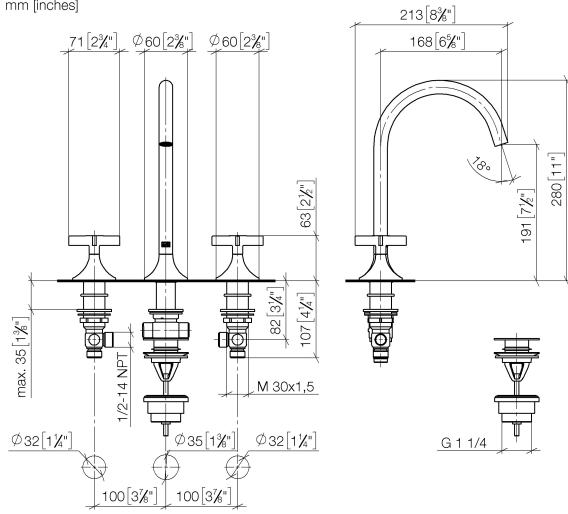

**VAIA Three-hole basin mixer with pop-up waste - Brushed Durabronze (23kt Gold)**

VAIA

20 713 809

- 168mm projection
- pivotable spout 360°
- circular, air-enriched flow
- height of mixer 280 mm
- height up to aerator 191 mm
- hole diameter valve 32 mm
- hole diameter spout 35 mm
- rosette Ø 60 mm
- max. flow 5.7 l/min
- lead-free
- This product can help a building meet the requirements of Green Building Rating Systems, e.g. LEED®, BREEAM®, DGNB

Only suitable for basins with an overflow.

	Brushed Durabronze (23kt Gold)	20 713 809-28
	Chrome	20 713 809-00
	Brushed Platinum	20 713 809-06
	Platinum	20 713 809-08
	Dark Chrome	20 713 809-19
	Brushed Bronze	20 713 809-42
	Brushed Champagne (22kt Gold)	20 713 809-46
	Champagne (22kt Gold)	20 713 809-47
	Brushed Dark Platinum	20 713 809-99

**Recommended miscellaneous**

**High pressure hoses -**  
• 2x 3/8" x 1/2" x 500mm high pressure hose

12 506 970 90

20 713 809  
mm [inches]

**Flow rate chart**

**Certificates**

LGA\_29292.

ACS\_20 ACC LY 737. GDV\_0400287.

WRAS\_2312068.

20 713 809

Spare parts list

No.	Item Number	Name	Quantity used	Delivery time
1	90 20 80 011 00-28	handle ( hot )	1	20
2	04 17 11 055 51 90	side panel	1	2
3	90 90 03 151 00 90	top	1	2
4	04 30 04 096 00 90	hose	2	2
5	10 125 970-28	Basin Waste with push fastening 1 1/4" - Brushed Durabron (23kt Gold)	1	2
6	13 716 809-28	VAIA Deck-mounted basin spout without pop-up waste - Brushed Durabron (23kt Gold)	1	20
7	90 20 80 010 00-28	handle ( cold )	1	20
8	09 28 10 003 90	ring	2	2
9	09 24 01 028 90	ring	2	2
10	04 23 10 032 46 90	fixing set	2	2
11	04 17 11 055 50 90	side panel	1	2
12	90 90 03 150 00 90	top	1	2