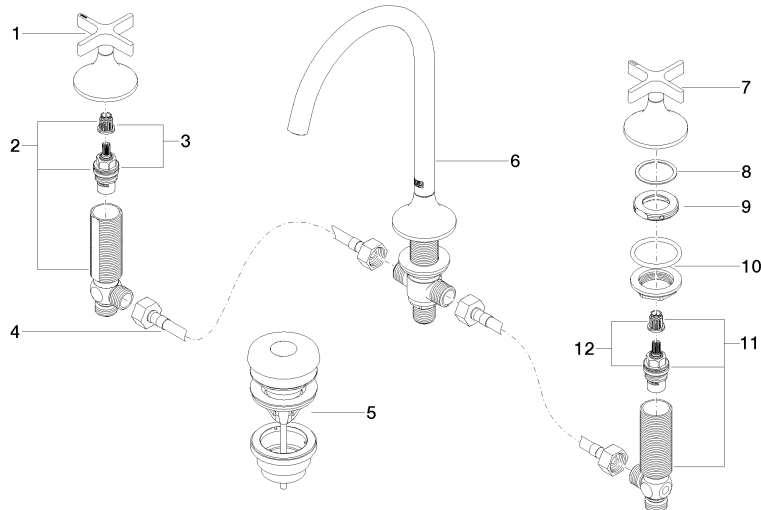

**VAIA Three-hole basin mixer with pop-up waste - Brushed Durabronze (23kt Gold)**

VAIA

20 713 809

- 168mm projection
- pivotable spout 360°
- circular, air-enriched flow
- height of mixer 280 mm
- height up to aerator 191 mm
- hole diameter valve 32 mm
- hole diameter spout 35 mm
- rosette Ø 60 mm
- max. flow 5.7 l/min
- lead-free
- This product can help a building meet the requirements of Green Building Rating Systems, e.g. LEED®, BREEAM®, DGNB

**Recommended miscellaneous**

**High pressure hoses -**  
• 2x 3/8" x 1/2" x 500mm high pressure hose

12 506 970 90

20 713 809  
mm [inches]

**Flow rate chart**

**Certificates**

LGA\_29292.

ACS\_20 ACC LY 737. GDV\_0400287.

WRAS\_2312068.

20 713 809

Spare parts list

No.	Item Number	Name	Quantity used	Delivery time
1	90 20 80 011 00-28	handle ( hot )	1	20
2	04 17 11 055 51 90	side panel	1	2
3	90 90 03 151 00 90	top	1	2
4	04 30 04 096 00 90	hose	2	2
5	10 125 970-28	Basin Waste with push fastening 1 1/4" - Brushed Durabron (23kt Gold)	1	2
6	13 716 809-28	VAIA Deck-mounted basin spout without pop-up waste - Brushed Durabron (23kt Gold)	1	20
7	90 20 80 010 00-28	handle ( cold )	1	20
8	09 28 10 003 90	ring	2	2
9	09 24 01 028 90	ring	2	2
10	04 23 10 032 46 90	fixing set	2	2
11	04 17 11 055 50 90	side panel	1	2
12	90 90 03 150 00 90	top	1	2