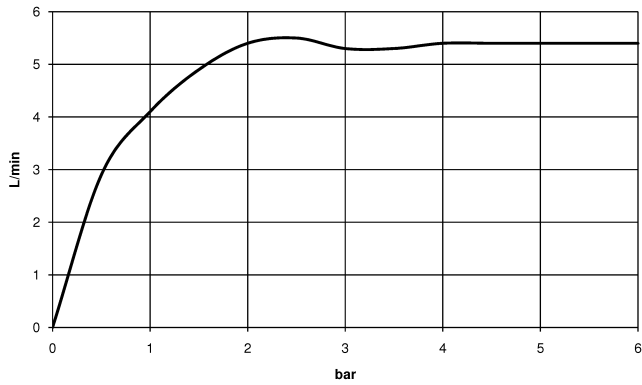

**VAIA Three-hole basin mixer with pop-up waste - Brushed Durabronze (23kt Gold)**

VAIA

20 713 809

- 168mm projection
- pivotable spout 360°
- circular, air-enriched flow
- height of mixer 280 mm
- height up to aerator 191 mm
- hole diameter valve 32 mm
- hole diameter spout 35 mm
- rosette Ø 60 mm
- max. flow 5.7 l/min
- lead-free
- This product can help a building meet the requirements of Green Building Rating Systems, e.g. LEED®, BREEAM®, DGNB

**Recommended miscellaneous**

**High pressure hoses -**  
• 2x 3/8" x 1/2" x 500mm high pressure hose

12 506 970 90

20 713 809  
mm [inches]

**Flow rate chart**

**Certificates**

LGA\_29292.

ACS\_20 ACC LY 737. GDV\_0400287.