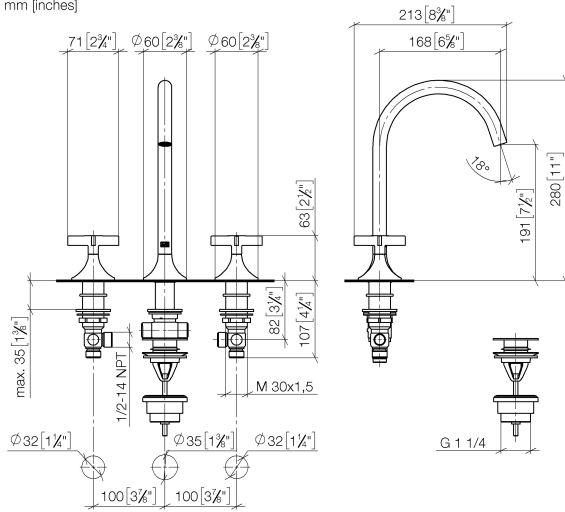

20 713 809

- 168mm projection
- pivotable spout 360°
- circular, air-enriched flow
- height of mixer 280 mm
- height up to aerator 191 mm
- hole diameter valve 32 mm
- hole diameter spout 35 mm
- rosette Ø 60 mm
- max. flow 5.7 l/min
- lead-free
- This product can help a building meet the requirements of Green Building Rating Systems, e.g. LEED®, BREEAM®, DGNB

Only suitable for basins with an overflow.

	Brushed Dark Platinum	20 713 809-99
	Chrome	20 713 809-00
	Brushed Platinum	20 713 809-06
	Platinum	20 713 809-08
	Dark Chrome	20 713 809-19
	Brushed Durabronze (23kt Gold)	20 713 809-28
	Brushed Bronze	20 713 809-42
	Brushed Champagne (22kt Gold)	20 713 809-46
	Champagne (22kt Gold)	20 713 809-47

Recommended miscellaneous

High pressure hoses -

- 2x 3/8" x 1/2" x 500mm high pressure hose

12 506 970 90

20 713 809

mm [inches]

Flow rate chart

Certificates

LGA_29292.

ACS_20 ACC LY 737. GDV_0400287.

WRAS_2312068.

20 713 809

Spare parts list

No.	Item Number	Name	Quantity used	Delivery time
1	90 20 80 011 00-99	handle (hot)	1	30
2	04 17 11 055 51 90	side panel	1	2
3	90 90 03 151 00 90	top	1	2
4	04 30 04 096 00 90	hose	2	2
5	10 125 970-99	Basin Waste with push fastening 1 1/4" - Brushed Dark Platinum	1	2
6	13 716 809-99	VAIA Deck-mounted basin spout without pop-up waste - Brushed Dark Platinum	1	30
7	90 20 80 010 00-99	handle (cold)	1	30
8	09 28 10 003 90	ring	2	2
9	09 24 01 028 90	ring	2	2
10	04 23 10 032 46 90	fixing set	2	2
11	04 17 11 055 50 90	side panel	1	2
12	90 90 03 150 00 90	top	1	2