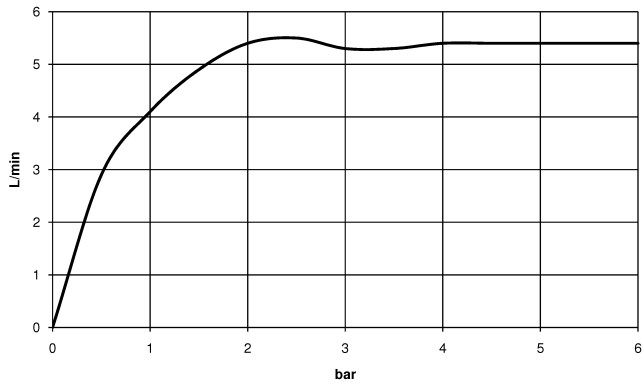

20 713 809

- 168mm projection
- pivotable spout 360°
- circular, air-enriched flow
- height of mixer 280 mm
- height up to aerator 191 mm
- hole diameter valve 32 mm
- hole diameter spout 35 mm
- rosette Ø 60 mm
- max. flow 5.7 l/min
- lead-free
- This product can help a building meet the requirements of Green Building Rating Systems, e.g. LEED®, BREEAM®, DGNB

Recommended miscellaneous

High pressure hoses -

- 2x 3/8" x 1/2" x 500mm high pressure hose

12 506 970 90

20 713 809

mm [inches]

Flow rate chart

Certificates