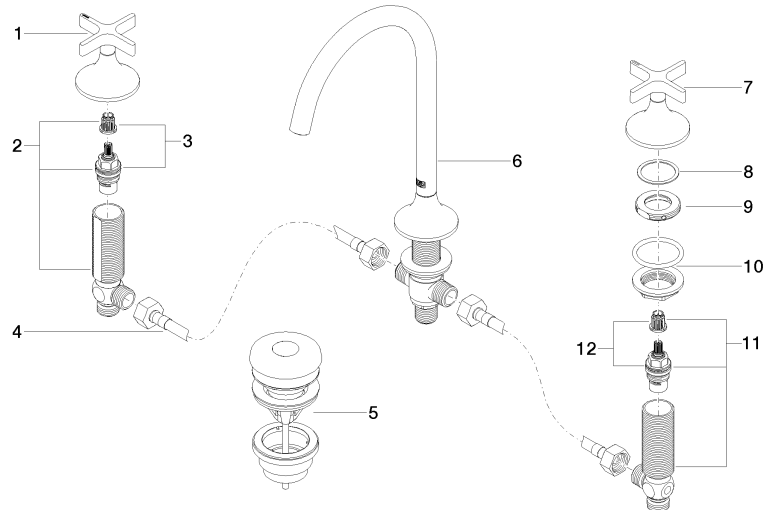

20 713 809

- 168mm projection
- pivotable spout 360°
- circular, air-enriched flow
- height of mixer 280 mm
- height up to aerator 191 mm
- hole diameter valve 32 mm
- hole diameter spout 35 mm
- rosette Ø 60 mm
- max. flow 5.7 l/min
- lead-free
- This product can help a building meet the requirements of Green Building Rating Systems, e.g. LEED®, BREEAM®, DGNB

Recommended miscellaneous

High pressure hoses -

- 2x 3/8" x 1/2" x 500mm high pressure hose

12 506 970 90

20 713 809

mm [inches]

Flow rate chart

Certificates

LGA_29292.

ACS_20 ACC LY 737. GDV_0400287.

WRAS_2312068.

20 713 809

Spare parts list

No.	Item Number	Name	Quantity used	Delivery time
1	90 20 80 011 00-99	handle (hot)	1	30
2	04 17 11 055 51 90	side panel	1	2
3	90 90 03 151 00 90	top	1	2
4	04 30 04 096 00 90	hose	2	2
5	10 125 970-99	Basin Waste with push fastening 1 1/4" - Brushed Dark Platinum	1	2
6	13 716 809-99	VAIA Deck-mounted basin spout without pop-up waste - Brushed Dark Platinum	1	30
7	90 20 80 010 00-99	handle (cold)	1	30
8	09 28 10 003 90	ring	2	2
9	09 24 01 028 90	ring	2	2
10	04 23 10 032 46 90	fixing set	2	2
11	04 17 11 055 50 90	side panel	1	2
12	90 90 03 150 00 90	top	1	2